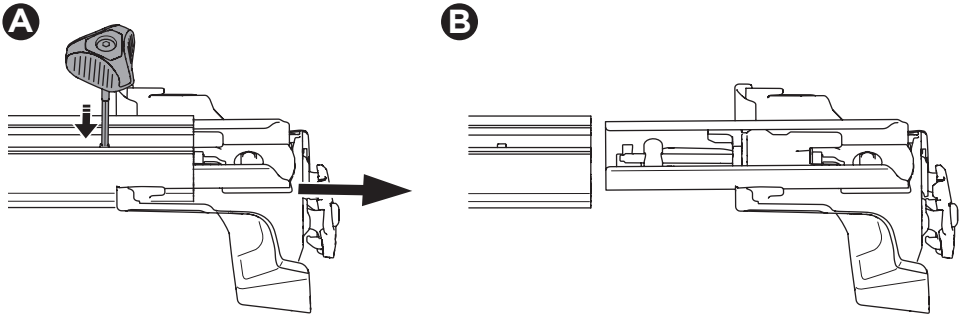

i

Thule Sweden AB, Borggatan 5
335 73 Hillerstorp, SWEDEN

› PART OF THULE GROUP

info@thule.com

© Thule Group 2021. All rights reserved.

www.thule.com

5560075001