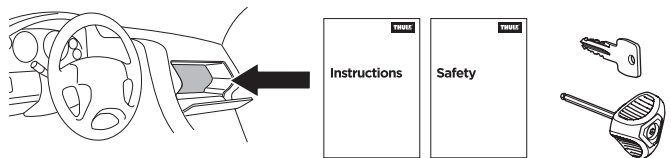

i

Thule Sweden AB, Borggatan 5
335 73 Hillerstorp, SWEDEN

› PART OF THULE GROUP

info@thule.com

© Thule Group 2021. All rights reserved.

www.thule.com

5560075001