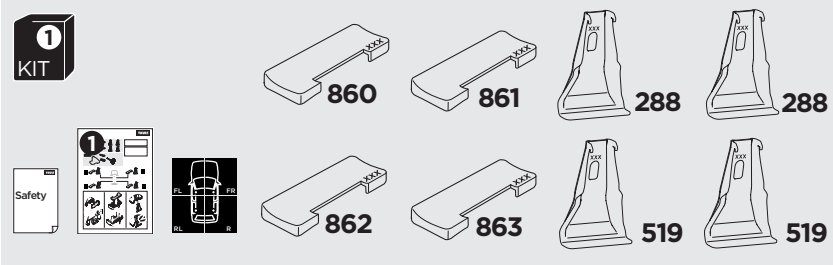

1

Kit 145308

HYUNDAI Tuscon, 5-dr SUV, 22-

ISO 11154-E

THULE WingBar Evo	THULE WingBar Edge	THULE WingBar	THULE SquareBar Evo	Evo X (scale)	Edge X (scale)
HYUNDAI Tuscon, 5-dr SUV, 22-				44	I
THULE ProBar Evo	THULE SlideBar Evo				X (mm/inch)
HYUNDAI Tuscon, 5-dr SUV, 22-				1091 mm / 43"	

THULE WingBar Evo	THULE WingBar Edge	THULE WingBar	THULE SquareBar Evo	Evo Y (scale)	Edge Y (scale)
HYUNDAI Tuscon, 5-dr SUV, 22-				39	A
THULE ProBar Evo	THULE SlideBar Evo				Y (mm/inch)
HYUNDAI Tuscon, 5-dr SUV, 22-				1041 mm / 41"	

	W (mm/inch)	Z (mm/inch)
HYUNDAI Tuscon, 5-dr SUV, 22-	710 mm / 28"	285 mm / 11 1/4"