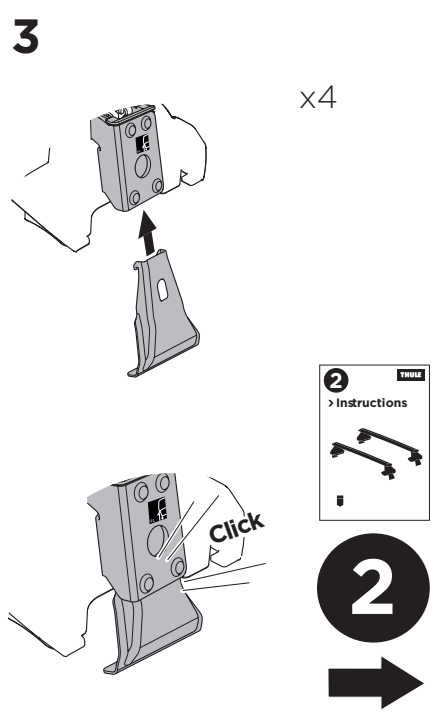

1

Kit 145308

HYUNDAI Tuscon, 5-dr SUV, 22-

ISO 11154-E

THULE WingBar Evo	THULE WingBar Edge	THULE WingBar	THULE SquareBar Evo	Evo X (scale)	Edge X (scale)
HYUNDAI Tuscon, 5-dr SUV, 22-				44	I
THULE ProBar Evo	THULE SlideBar Evo				X (mm/inch)
HYUNDAI Tuscon, 5-dr SUV, 22-				1091 mm / 43"	

THULE WingBar Evo	THULE WingBar Edge	THULE WingBar	THULE SquareBar Evo	Evo Y (scale)	Edge Y (scale)
HYUNDAI Tuscon, 5-dr SUV, 22-				39	A
THULE ProBar Evo	THULE SlideBar Evo				Y (mm/inch)
HYUNDAI Tuscon, 5-dr SUV, 22-				1041 mm / 41"	

	W (mm/inch)	Z (mm/inch)
HYUNDAI Tuscon, 5-dr SUV, 22-	710 mm / 28"	285 mm / 11 1/4"