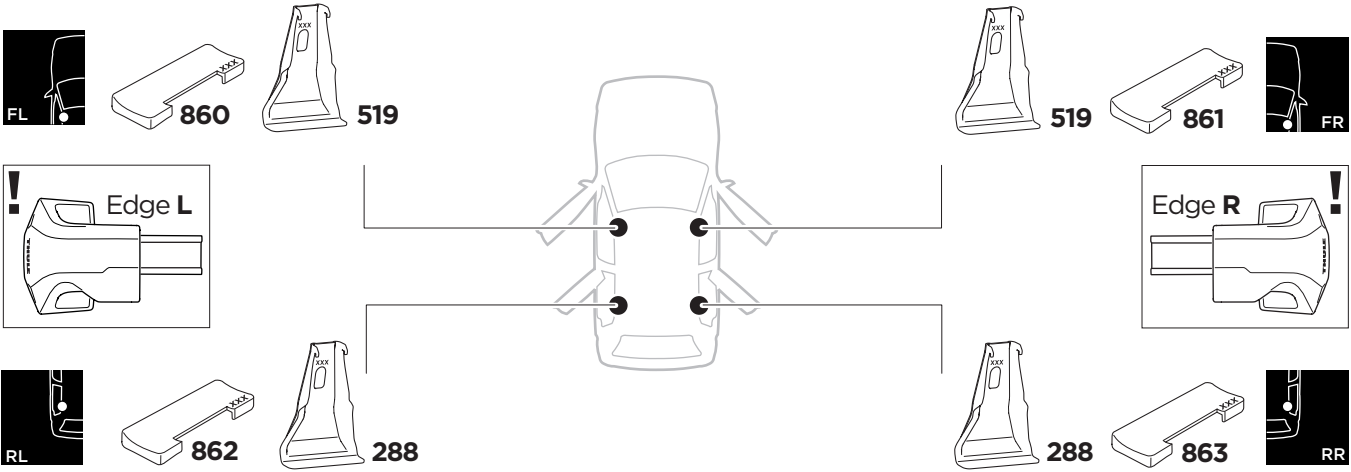

1

Kit 145308

HYUNDAI Tuscon, 5-dr SUV, 22-

ISO 11154-E

THULE WingBar Evo	THULE WingBar Edge	THULE WingBar	THULE SquareBar Evo	Evo X (scale)	Edge X (scale)
HYUNDAI Tuscon, 5-dr SUV, 22-				44	I
THULE ProBar Evo	THULE SlideBar Evo				X (mm/inch)
HYUNDAI Tuscon, 5-dr SUV, 22-				1091 mm / 43"	

THULE WingBar Evo	THULE WingBar Edge	THULE WingBar	THULE SquareBar Evo	Evo Y (scale)	Edge Y (scale)
HYUNDAI Tuscon, 5-dr SUV, 22-				39	A
THULE ProBar Evo	THULE SlideBar Evo				Y (mm/inch)
HYUNDAI Tuscon, 5-dr SUV, 22-				1041 mm / 41"	

	W (mm/inch)	Z (mm/inch)
HYUNDAI Tuscon, 5-dr SUV, 22-	710 mm / 28"	285 mm / 11 1/4"