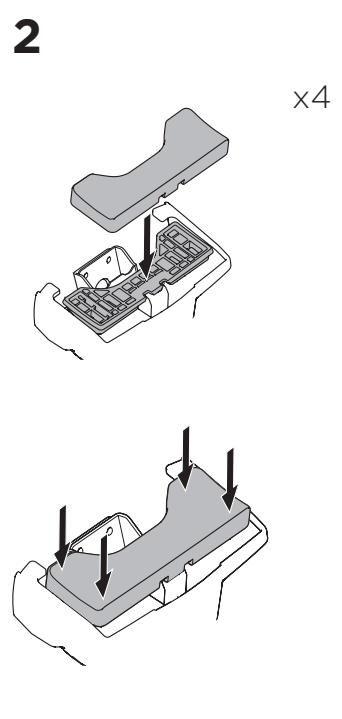

1

Kit 145308

HYUNDAI Tuscon, 5-dr SUV, 22-

ISO 11154-E

THULE WingBar Evo	THULE WingBar Edge	THULE WingBar	THULE SquareBar Evo	Evo X (scale)	Edge X (scale)
HYUNDAI Tuscon, 5-dr SUV, 22-				44	I
THULE ProBar Evo	THULE SlideBar Evo				X (mm/inch)
HYUNDAI Tuscon, 5-dr SUV, 22-				1091 mm / 43"	

THULE WingBar Evo	THULE WingBar Edge	THULE WingBar	THULE SquareBar Evo	Evo Y (scale)	Edge Y (scale)
HYUNDAI Tuscon, 5-dr SUV, 22-				39	A
THULE ProBar Evo	THULE SlideBar Evo				Y (mm/inch)
HYUNDAI Tuscon, 5-dr SUV, 22-				1041 mm / 41"	

	W (mm/inch)	Z (mm/inch)
HYUNDAI Tuscon, 5-dr SUV, 22-	710 mm / 28"	285 mm / 11 1/4"