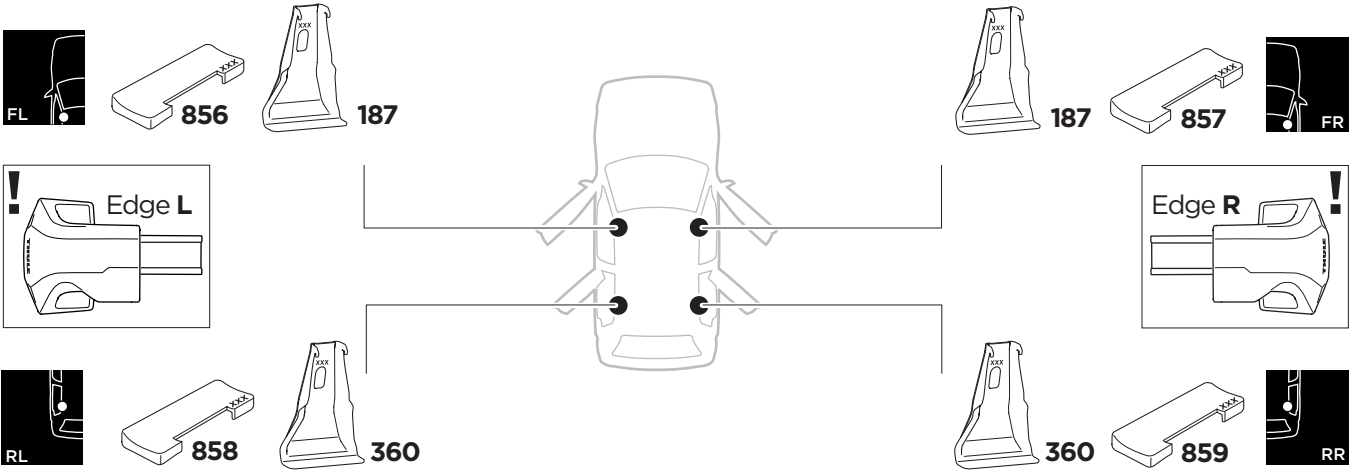

1

Kit 145306

AUDI Q5 Sportback, 5-dr SUV, 21-

ISO 11154-E

THULE WingBar Evo	THULE WingBar Edge	THULE WingBar	THULE SquareBar Evo	Evo X (scale)	Edge X (scale)
AUDI Q5 Sportback, 5-dr SUV, 21-				44,5	H
THULE ProBar Evo	THULE SlideBar Evo				X (mm/inch)
AUDI Q5 Sportback, 5-dr SUV, 21-				1096 mm / 43 1/8"	

THULE WingBar Evo	THULE WingBar Edge	THULE WingBar	THULE SquareBar Evo	Evo Y (scale)	Edge Y (scale)
AUDI Q5 Sportback, 5-dr SUV, 21-				39	A
THULE ProBar Evo	THULE SlideBar Evo				Y (mm/inch)
AUDI Q5 Sportback, 5-dr SUV, 21-				1041 mm / 41"	

	W (mm/inch)	Z (mm/inch)
AUDI Q5 Sportback, 5-dr SUV, 21-	745 mm / 29 3/8"	230 mm / 9"