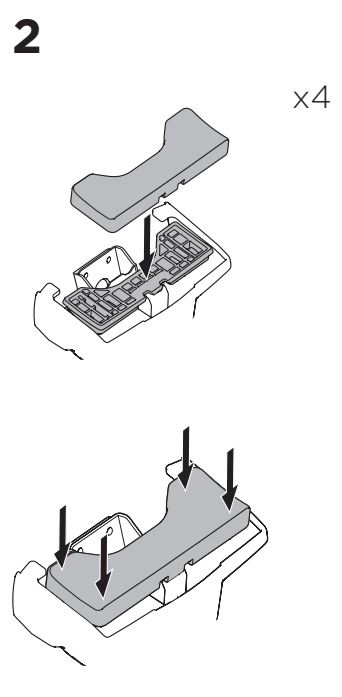

1

Kit 145306

AUDI Q5 Sportback, 5-dr SUV, 21-

ISO 11154-E

THULE WingBar Evo	THULE WingBar Edge	THULE WingBar	THULE SquareBar Evo	Evo X (scale)	Edge X (scale)
AUDI Q5 Sportback, 5-dr SUV, 21-				44,5	H
THULE ProBar Evo	THULE SlideBar Evo				X (mm/inch)
AUDI Q5 Sportback, 5-dr SUV, 21-				1096 mm / 43 1/8"	

THULE WingBar Evo	THULE WingBar Edge	THULE WingBar	THULE SquareBar Evo	Evo Y (scale)	Edge Y (scale)
AUDI Q5 Sportback, 5-dr SUV, 21-				39	A
THULE ProBar Evo	THULE SlideBar Evo				Y (mm/inch)
AUDI Q5 Sportback, 5-dr SUV, 21-				1041 mm / 41"	

	W (mm/inch)	Z (mm/inch)
AUDI Q5 Sportback, 5-dr SUV, 21-	745 mm / 29 3/8"	230 mm / 9"