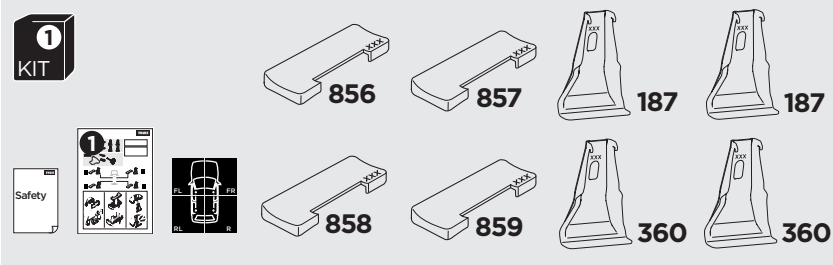

1

Kit 145306

AUDI Q5 Sportback, 5-dr SUV, 21-

ISO 11154-E

THULE WingBar Evo	THULE WingBar Edge	THULE WingBar	THULE SquareBar Evo	Evo X (scale)	Edge X (scale)
AUDI Q5 Sportback, 5-dr SUV, 21-				44,5	H
THULE ProBar Evo	THULE SlideBar Evo				X (mm/inch)
AUDI Q5 Sportback, 5-dr SUV, 21-				1096 mm / 43 1/8"	

THULE WingBar Evo	THULE WingBar Edge	THULE WingBar	THULE SquareBar Evo	Evo Y (scale)	Edge Y (scale)
AUDI Q5 Sportback, 5-dr SUV, 21-				39	A
THULE ProBar Evo	THULE SlideBar Evo				Y (mm/inch)
AUDI Q5 Sportback, 5-dr SUV, 21-				1041 mm / 41"	

	W (mm/inch)	Z (mm/inch)
AUDI Q5 Sportback, 5-dr SUV, 21-	745 mm / 29 3/8"	230 mm / 9"