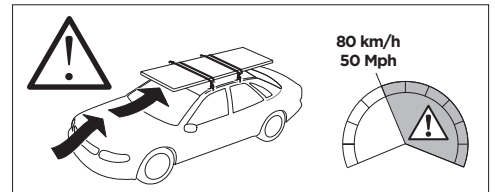

1

Kit 187058

SUBARU Levorg, 5-dr Estate, 14-20
SUBARU WRX, 4-dr Sedan, 18-21

ISO 11154-E

This kit is only for vehicles with fixpoint mounting.

	+		7 kg 15,4 lbs
SUBARU Levorg, 5-dr Estate, 14-20		=	Max: 75 kg / 165 lbs
SUBARU WRX, 4-dr Sedan, 18-21		=	Max: 40 kg / 88 lbs