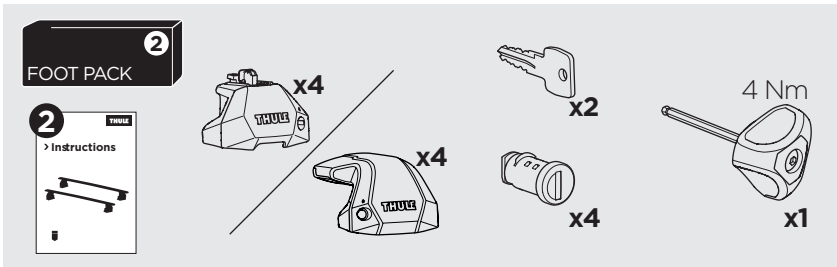

1

Kit 187058

SUBARU Levorg, 5-dr Estate, 14-20
SUBARU WRX, 4-dr Sedan, 18-21

ISO 11154-E

This kit is only for vehicles with fixpoint mounting.

	+		7 kg 15,4 lbs
SUBARU Levorg, 5-dr Estate, 14-20		=	Max: 75 kg / 165 lbs
SUBARU WRX, 4-dr Sedan, 18-21		=	Max: 40 kg / 88 lbs