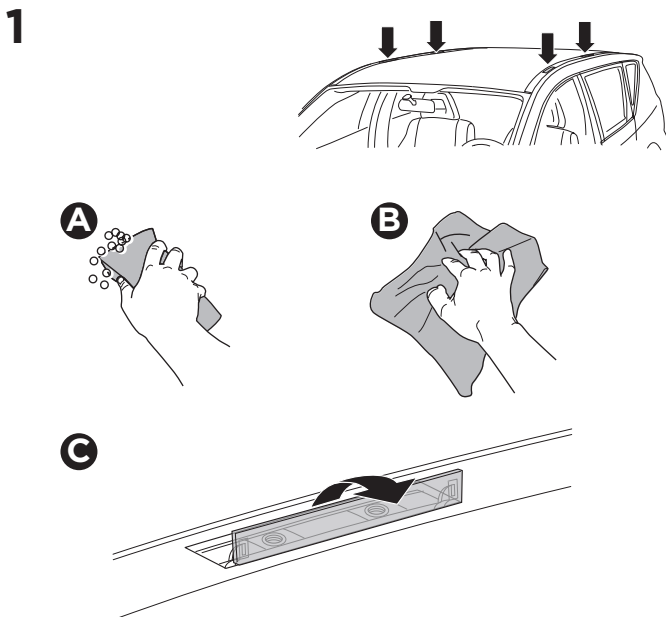

1

Kit 187058

SUBARU Levorg, 5-dr Estate, 14-20
SUBARU WRX, 4-dr Sedan, 18-21

ISO 11154-E

This kit is only for vehicles with fixpoint mounting.

	+		7 kg 15,4 lbs
SUBARU Levorg, 5-dr Estate, 14-20		=	Max: 75 kg / 165 lbs
SUBARU WRX, 4-dr Sedan, 18-21		=	Max: 40 kg / 88 lbs