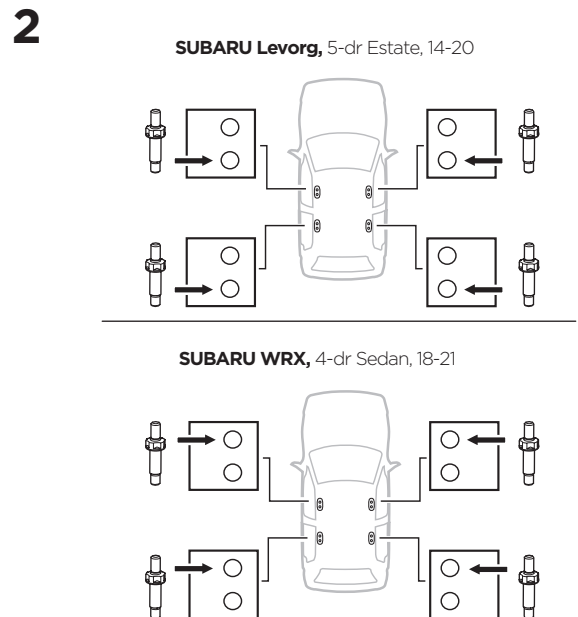

1

Kit 187058

SUBARU Levorg, 5-dr Estate, 14-20
SUBARU WRX, 4-dr Sedan, 18-21

ISO 11154-E

This kit is only for vehicles with fixpoint mounting.

	+		7 kg 15,4 lbs
SUBARU Levorg, 5-dr Estate, 14-20		=	Max: 75 kg / 165 lbs
SUBARU WRX, 4-dr Sedan, 18-21		=	Max: 40 kg / 88 lbs