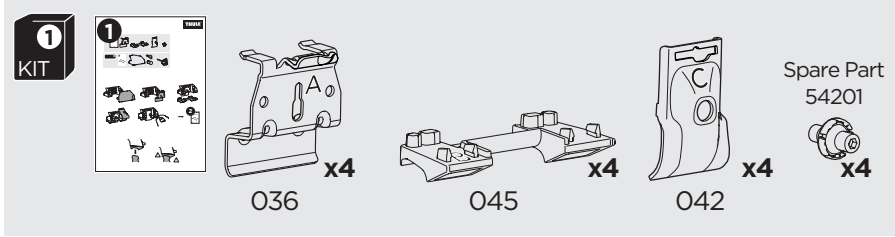

1

Kit 186114

TOYOTA Yaris Cross, 5-dr SUV, 21-

ISO 11154-E

This kit is only for vehicles with flush railing.

1

Evo

Edge