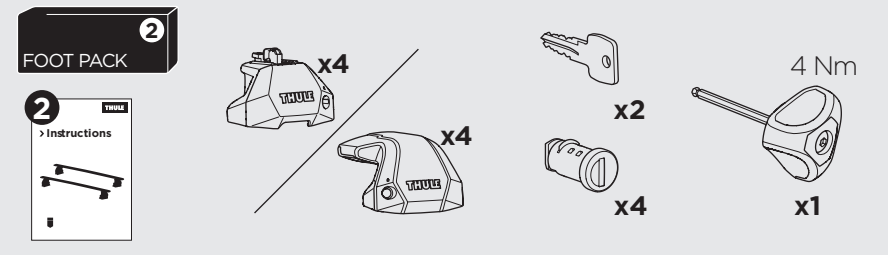

1

Kit 186069

HONDA CR-V, 5-dr SUV, 12-16* / 12-18

*North America

ISO 11154-E

This kit is only for vehicles with flush railing.

1 KIT + **2** FOOT PACK

1

Evo

Edge

2

3

4

5

2 THULE

> Instructions