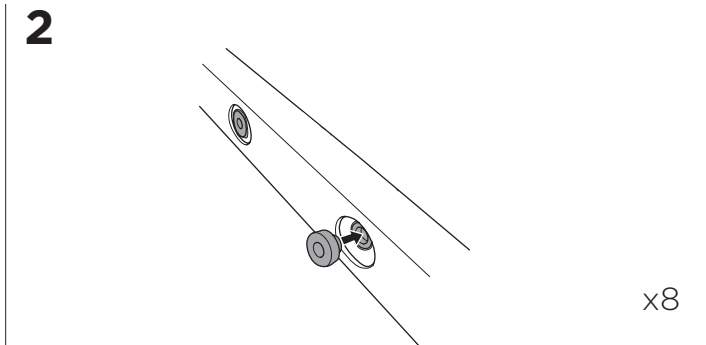

1

Kit 186069

HONDA CR-V, 5-dr SUV, 12-16* / 12-18

*North America

ISO 11154-E

This kit is only for vehicles with flush railing.

1 KIT + **2** FOOT PACK

1

Evo

Edge

2

3

4

5

2 THULE

> Instructions