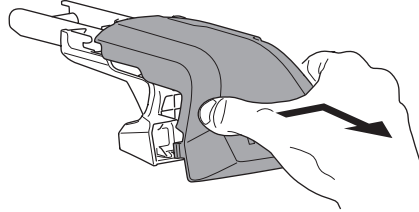

1 KIT + **2** FOOT PACK

1

Evo

Edge

2

3

4

5

2 THULE

> Instructions

2