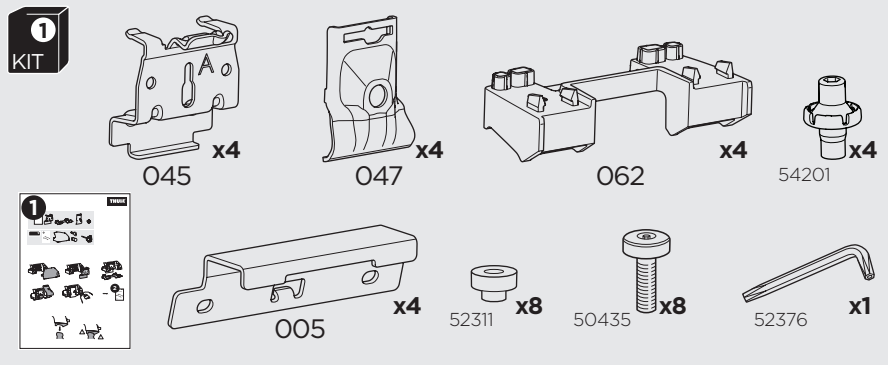

1

Kit 186069

HONDA CR-V, 5-dr SUV, 12-16* / 12-18

*North America

ISO 11154-E

This kit is only for vehicles with flush railing.

1 KIT + **2** FOOT PACK

1

Evo

Edge

2

3

4

5

2 THULE

> Instructions