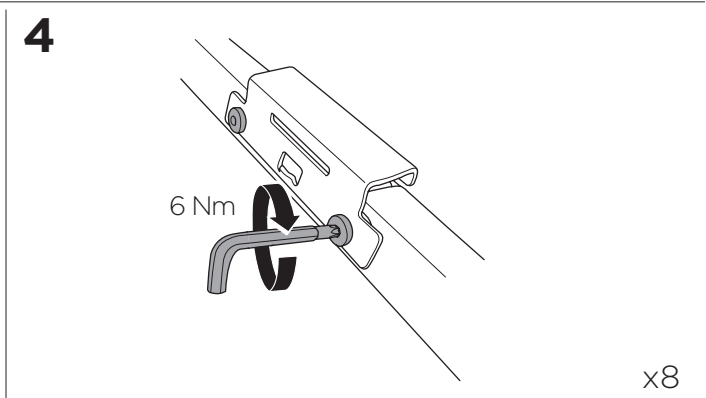

1

Kit 186069

HONDA CR-V, 5-dr SUV, 12-16* / 12-18

*North America

ISO 11154-E

This kit is only for vehicles with flush railing.

1 KIT + **2** FOOT PACK

1

Evo

Edge

2

3

4

5

2 THULE

> Instructions