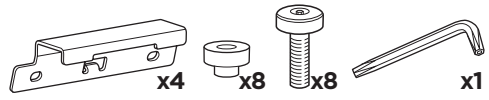

1

Kit 186069

HONDA CR-V, 5-dr SUV, 12-16* / 12-18

*North America

ISO 11154-E

This kit is only for vehicles with flush railing.

1 KIT + **2** FOOT PACK

1

Evo

Edge

2

3

4

5

2 THULE

> Instructions