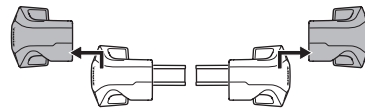

1

Kit 186069

HONDA CR-V, 5-dr SUV, 12-16* / 12-18

*North America

ISO 11154-E

This kit is only for vehicles with flush railing.

1 KIT + **2** FOOT PACK

1

Evo

Edge

2

3

4

5

2 THULE

> Instructions