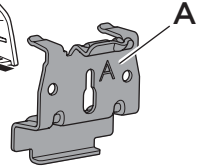

1

Kit 186069

HONDA CR-V, 5-dr SUV, 12-16* / 12-18

*North America

ISO 11154-E

This kit is only for vehicles with flush railing.

1 KIT + **2** FOOT PACK

1

Evo

Edge

2

3

4

5

2 THULE

> Instructions