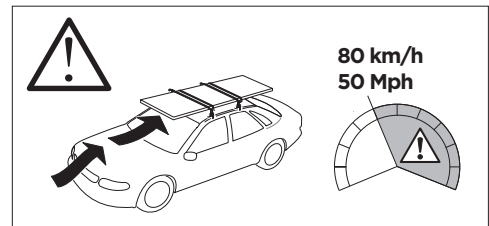

1

Kit 186069

HONDA CR-V, 5-dr SUV, 12-16* / 12-18

*North America

ISO 11154-E

This kit is only for vehicles with flush railing.

1 KIT + **2** FOOT PACK

1