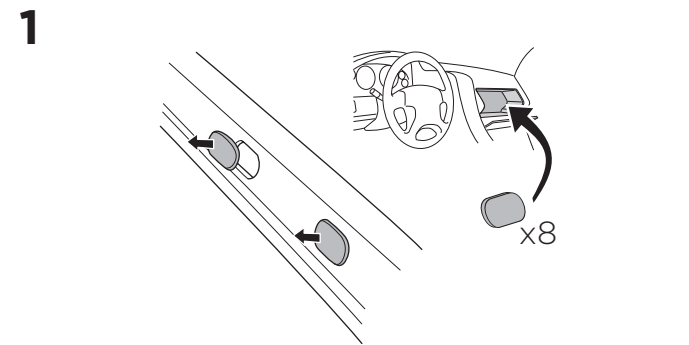

1

Kit 186069

HONDA CR-V, 5-dr SUV, 12-16* / 12-18

*North America

ISO 11154-E

This kit is only for vehicles with flush railing.

1 KIT + **2** FOOT PACK

1

Evo

Edge

2

3

4

5

2 THULE

> Instructions