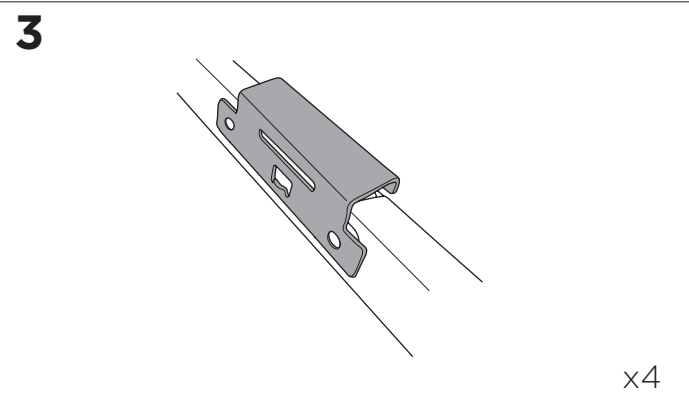

1

Kit 186069

HONDA CR-V, 5-dr SUV, 12-16* / 12-18

*North America

ISO 11154-E

This kit is only for vehicles with flush railing.

1 KIT + **2** FOOT PACK

1

Evo

Edge

2

3

4

5

2 THULE

> Instructions