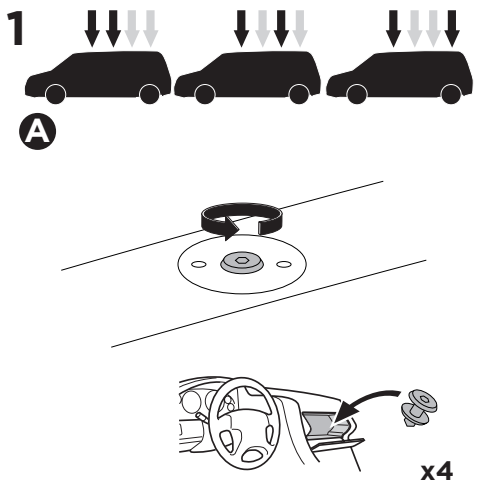

10,5 kg / 21,1 lbs

  Max 130 km/h / 80 Mph

  80 km/h / 50 Mph

ISO 11154-E

Bring your life
thule.com

This kit is only for vehicles with fixpoint mounting.

i

This kit is only for vehicles with fixpoint mounting.