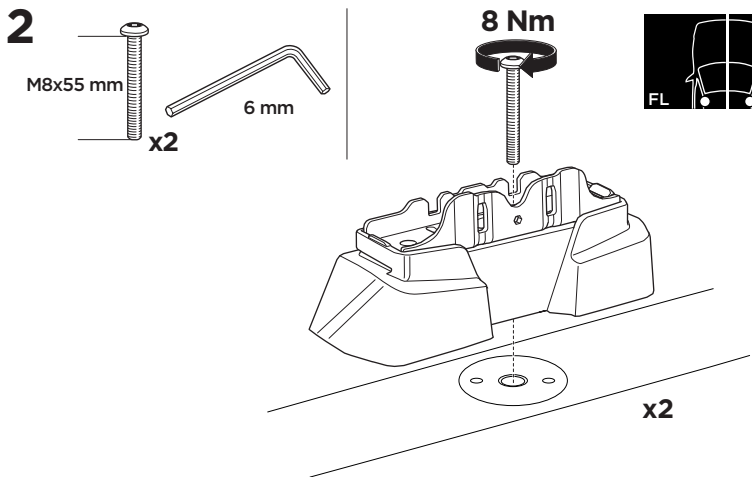

10,5 kg / 21,1 lbs

  Max 130 km/h / 80 Mph

  80 km/h / 50 Mph

ISO 11154-E

Bring your life
thule.com

This kit is only for vehicles with fixpoint mounting.

i

This kit is only for vehicles with fixpoint mounting.