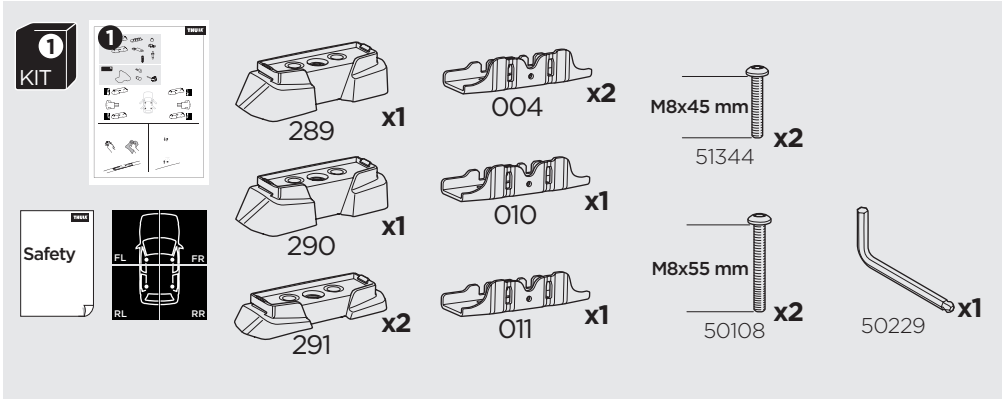

10,5 kg / 21,1 lbs

  Max 130 km/h / 80 Mph

  80 km/h / 50 Mph

ISO 11154-E

Bring your life
thule.com

This kit is only for vehicles with fixpoint mounting.

i

This kit is only for vehicles with fixpoint mounting.

1
KIT

x2

Safety

EXT. PAD

x1

i

1

A