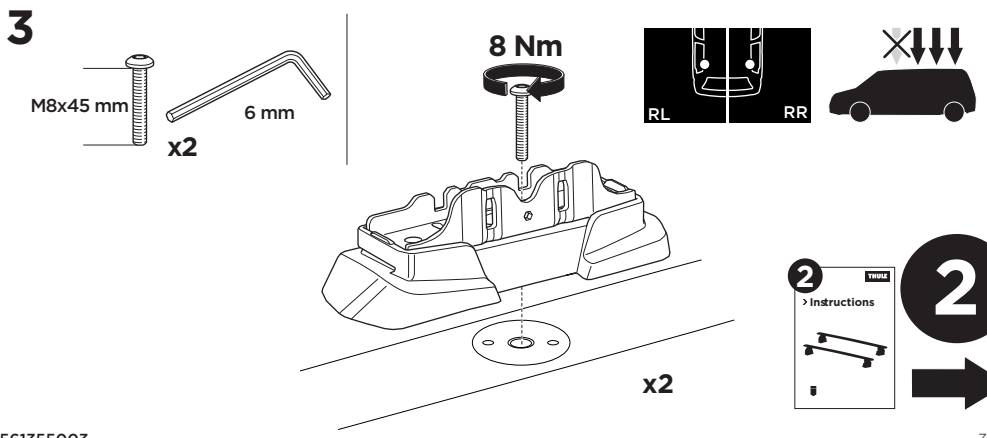

10,5 kg / 21,1 lbs

  Max 130 km/h / 80 Mph

  80 km/h / 50 Mph

ISO 11154-E

Bring your life
thule.com

This kit is only for vehicles with fixpoint mounting.

i

This kit is only for vehicles with fixpoint mounting.