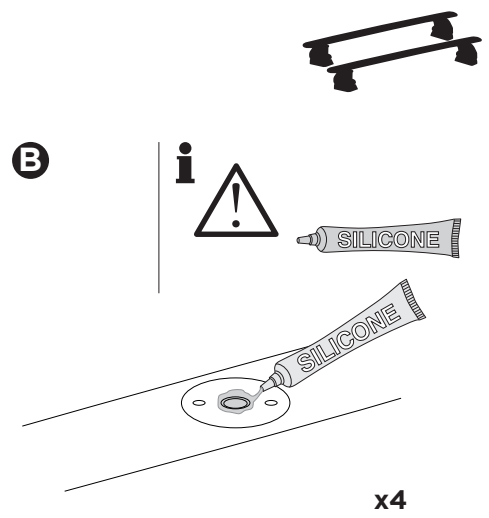

10,5 kg / 21,1 lbs

  Max 130 km/h / 80 Mph

  80 km/h / 50 Mph

ISO 11154-E

Bring your life
thule.com

This kit is only for vehicles with fixpoint mounting.

i

This kit is only for vehicles with fixpoint mounting.

1
KIT

x2

Safety

EXT. PAD

x1

i

1

A