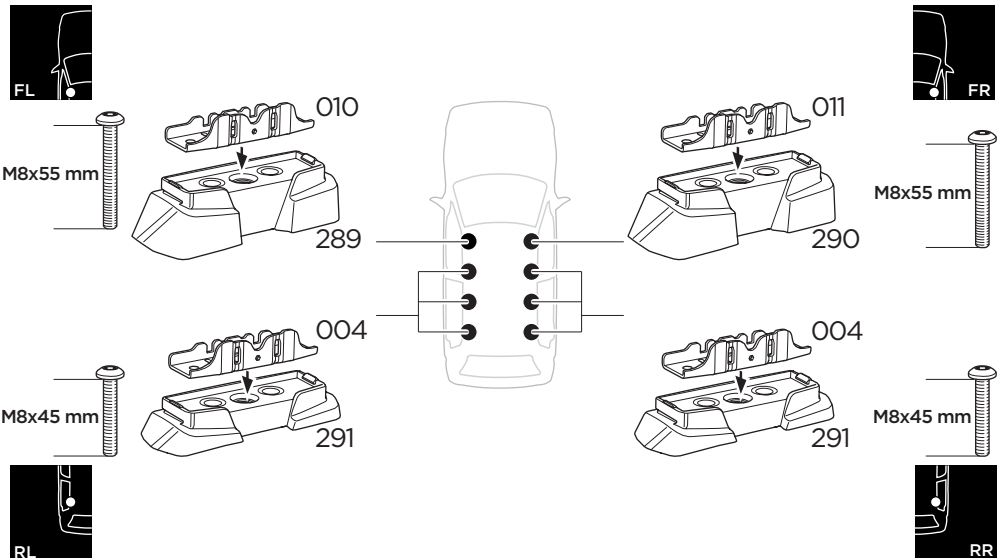

10,5 kg / 21,1 lbs

  Max 130 km/h / 80 Mph

  80 km/h / 50 Mph

ISO 11154-E

Bring your life
thule.com

This kit is only for vehicles with fixpoint mounting.

i

This kit is only for vehicles with fixpoint mounting.

1
KIT

x2

Safety

EXT. PAD

x1

i

1

A