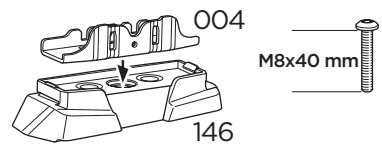

 +  = Max: 100 kg / 220 lbs
7 kg / 15,4 lbs

 +  = Max: 150 kg / 330 lbs
10,5 kg / 21,1 lbs

  Max 130 km/h / 80 Mph

  80 km/h / 50 Mph

ISO 11154-E

This kit is only for vehicles with fixpoint mounting.

i

2