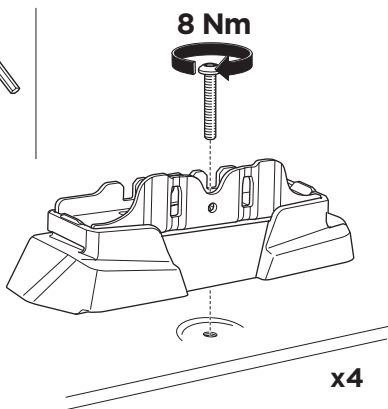

 +  = Max: 100 kg / 220 lbs
7 kg / 15,4 lbs

 +  = Max: 150 kg / 330 lbs
10,5 kg / 21,1 lbs

  Max 130 km/h / 80 Mph

  80 km/h / 50 Mph

ISO 11154-E

This kit is only for vehicles with fixpoint mounting.

i

2

This kit is only for vehicles with fixpoint mounting.

x2

x2

i

1

2

8 Nm

3