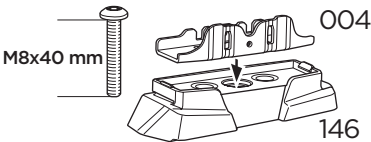

 +  = Max: 100 kg / 220 lbs
7 kg / 15,4 lbs

 +  = Max: 150 kg / 330 lbs
10,5 kg / 21,1 lbs

  Max 130 km/h / 80 Mph

  80 km/h / 50 Mph

ISO 11154-E

This kit is only for vehicles with fixpoint mounting.

i

2

This kit is only for vehicles with fixpoint mounting.

x2

x2

i

1

2

8 Nm

3