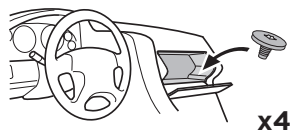

 +  = Max: 100 kg / 220 lbs
7 kg / 15,4 lbs

 +  = Max: 150 kg / 330 lbs
10,5 kg / 21,1 lbs

  Max 130 km/h / 80 Mph

  80 km/h / 50 Mph

ISO 11154-E

This kit is only for vehicles with fixpoint mounting.

i

2