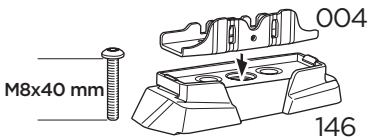

 +  = Max: 100 kg / 220 lbs
7 kg / 15,4 lbs

 +  = Max: 150 kg / 330 lbs
10,5 kg / 21,1 lbs

  Max 130 km/h / 80 Mph

  80 km/h / 50 Mph

ISO 11154-E

This kit is only for vehicles with fixpoint mounting.

i

2