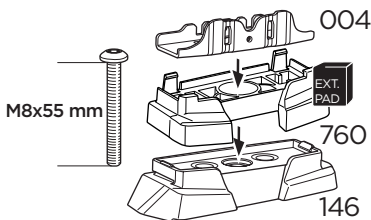

 +  = Max: 100 kg / 220 lbs
7 kg / 15,4 lbs

 +  = Max: 150 kg / 330 lbs
10,5 kg / 21,1 lbs

  Max 130 km/h / 80 Mph

  80 km/h / 50 Mph

ISO 11154-E

This kit is only for vehicles with fixpoint mounting.

i

2

This kit is only for vehicles with fixpoint mounting.

x2

x2

i

1

2

8 Nm

3