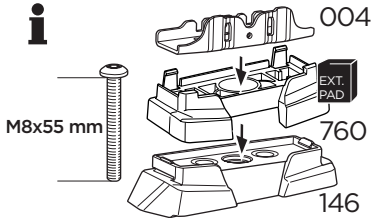

 +  = Max: 100 kg / 220 lbs
7 kg / 15,4 lbs

 +  = Max: 150 kg / 330 lbs
10,5 kg / 21,1 lbs

  Max 130 km/h / 80 Mph

  80 km/h / 50 Mph

ISO 11154-E

This kit is only for vehicles with fixpoint mounting.

i

2

This kit is only for vehicles with fixpoint mounting.

x2

x2

i

1

2

8 Nm

3