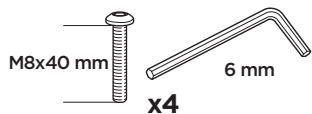

 +  = Max: 100 kg / 220 lbs
7 kg / 15,4 lbs

 +  = Max: 150 kg / 330 lbs
10,5 kg / 21,1 lbs

  Max 130 km/h / 80 Mph

  80 km/h / 50 Mph

ISO 11154-E

This kit is only for vehicles with fixpoint mounting.

i

2