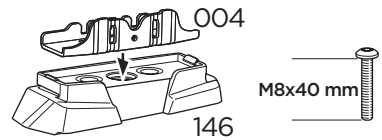

 +  = Max: 100 kg / 220 lbs
7 kg / 15,4 lbs

 +  = Max: 150 kg / 330 lbs
10,5 kg / 21,1 lbs

  Max 130 km/h / 80 Mph

  80 km/h / 50 Mph

ISO 11154-E

This kit is only for vehicles with fixpoint mounting.

i

2