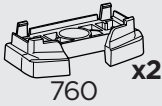

 +  = Max: 100 kg / 220 lbs
7 kg / 15,4 lbs

 +  = Max: 150 kg / 330 lbs
10,5 kg / 21,1 lbs

  Max 130 km/h / 80 Mph

  80 km/h / 50 Mph

ISO 11154-E

This kit is only for vehicles with fixpoint mounting.

i

2

This kit is only for vehicles with fixpoint mounting.

x2

x2

i

1

2

8 Nm

3