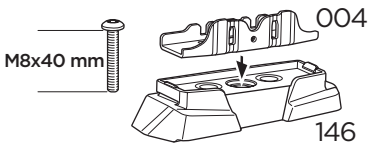

 +  = Max: 100 kg / 220 lbs
7 kg / 15,4 lbs

 +  = Max: 150 kg / 330 lbs
10,5 kg / 21,1 lbs

  Max 130 km/h / 80 Mph

  80 km/h / 50 Mph

ISO 11154-E

This kit is only for vehicles with fixpoint mounting.

i

2