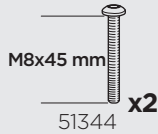

  Max 130 km/h / 80 Mph

  80 km/h / 50 Mph

ISO 11154-E

This kit is only for vehicles with fixpoint mounting.

i

1

A

B

i

2

x2

6 mm

8 Nm

3

x2

6 mm