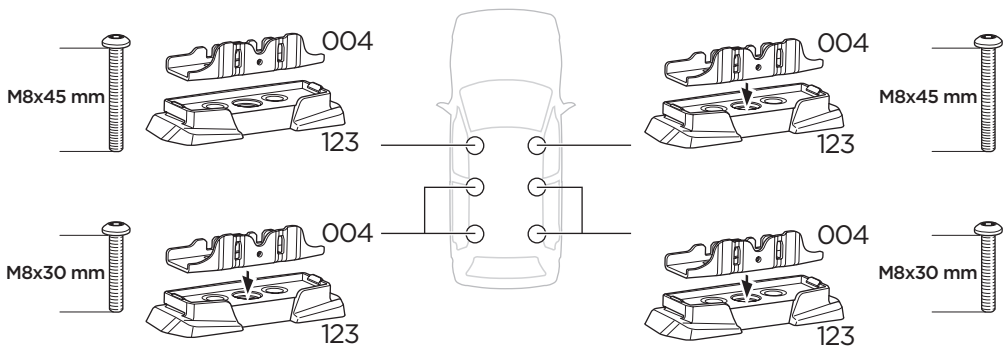

  Max 130 km/h / 80 Mph

  80 km/h / 50 Mph

ISO 11154-E

This kit is only for vehicles with fixpoint mounting.

i

1

A

B

i

2

x2

6 mm

8 Nm

3

x2

6 mm