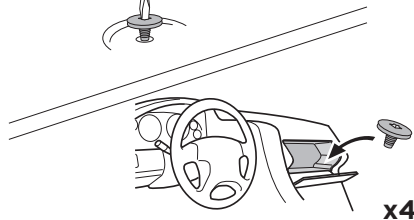

  Max 130 km/h / 80 Mph

  80 km/h / 50 Mph

ISO 11154-E

This kit is only for vehicles with fixpoint mounting.

i

1

A

B