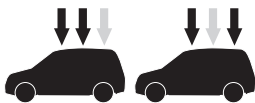

  Max 130 km/h / 80 Mph

  80 km/h / 50 Mph

ISO 11154-E

This kit is only for vehicles with fixpoint mounting.

i

1

A

B