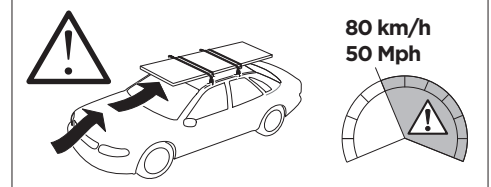

1

Kit 145018

PEUGEOT 308, 5-dr Hatchback, 14-21
PEUGEOT 308 SW, 5-dr Estate, 14-21

ISO 11154-E