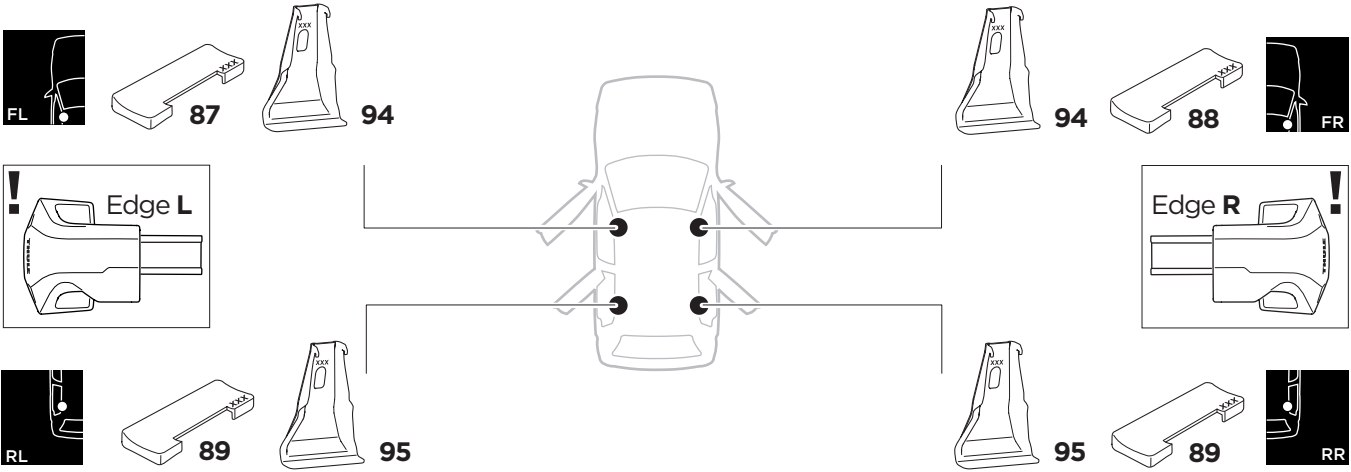

1

Kit 145018

PEUGEOT 308, 5-dr Hatchback, 14-21
 PEUGEOT 308 SW, 5-dr Estate, 14-21

ISO 11154-E

THULE WingBar Evo THULE WingBar Edge THULE WingBar THULE SquareBar Evo	Evo X (scale)	Edge X (scale)
PEUGEOT 308, 5-dr Hatchback, 14-21	41	O
PEUGEOT 308 SW, 5-dr Estate, 14-21	41,5	N

THULE ProBar Evo THULE SlideBar Evo	X (mm/inch)
PEUGEOT 308, 5-dr Hatchback, 14-21	1061 mm / 41 3/4"
PEUGEOT 308 SW, 5-dr Estate, 14-21	1066 mm / 42"

THULE WingBar Evo THULE WingBar Edge THULE WingBar THULE SquareBar Evo	Evo Y (scale)	Edge Y (scale)
PEUGEOT 308, 5-dr Hatchback, 14-21	34,5	J
PEUGEOT 308 SW, 5-dr Estate, 14-21	35	I

THULE ProBar Evo THULE SlideBar Evo	Y (mm/inch)
PEUGEOT 308, 5-dr Hatchback, 14-21	996 mm / 39 1/4"
PEUGEOT 308 SW, 5-dr Estate, 14-21	1001 mm / 39 3/8"

	W (mm/inch)	Z (mm/inch)
PEUGEOT 308, 5-dr Hatchback, 14-21	725 mm / 28 1/2"	225 mm / 8 7/8"
PEUGEOT 308 SW, 5-dr Estate, 14-21	720 mm / 28 1/2"	225 mm / 8 7/8"