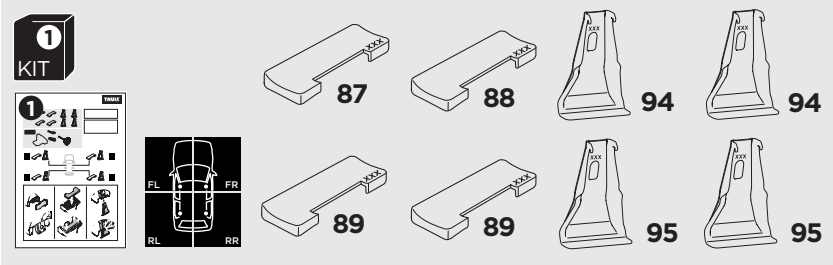

1

Kit 145018

PEUGEOT 308, 5-dr Hatchback, 14-21
 PEUGEOT 308 SW, 5-dr Estate, 14-21

ISO 11154-E

THULE WingBar Evo THULE WingBar Edge THULE WingBar THULE SquareBar Evo	Evo X (scale)	Edge X (scale)
PEUGEOT 308, 5-dr Hatchback, 14-21	41	O
PEUGEOT 308 SW, 5-dr Estate, 14-21	41,5	N

THULE ProBar Evo THULE SlideBar Evo	X (mm/inch)
PEUGEOT 308, 5-dr Hatchback, 14-21	1061 mm / 41 3/4"
PEUGEOT 308 SW, 5-dr Estate, 14-21	1066 mm / 42"

THULE WingBar Evo THULE WingBar Edge THULE WingBar THULE SquareBar Evo	Evo Y (scale)	Edge Y (scale)
PEUGEOT 308, 5-dr Hatchback, 14-21	34,5	J
PEUGEOT 308 SW, 5-dr Estate, 14-21	35	I

THULE ProBar Evo THULE SlideBar Evo	Y (mm/inch)
PEUGEOT 308, 5-dr Hatchback, 14-21	996 mm / 39 1/4"
PEUGEOT 308 SW, 5-dr Estate, 14-21	1001 mm / 39 3/8"

	W (mm/inch)	Z (mm/inch)
PEUGEOT 308, 5-dr Hatchback, 14-21	725 mm / 28 1/2"	225 mm / 8 7/8"
PEUGEOT 308 SW, 5-dr Estate, 14-21	720 mm / 28 1/2"	225 mm / 8 7/8"