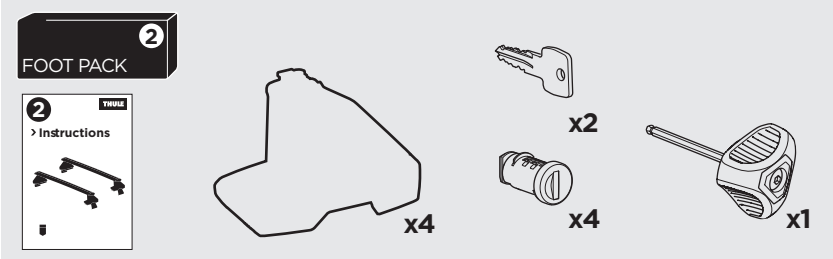

1

Kit 145018

PEUGEOT 308, 5-dr Hatchback, 14-21
 PEUGEOT 308 SW, 5-dr Estate, 14-21

ISO 11154-E

THULE WingBar Evo THULE WingBar Edge THULE WingBar THULE SquareBar Evo	Evo X (scale)	Edge X (scale)
PEUGEOT 308, 5-dr Hatchback, 14-21	41	O
PEUGEOT 308 SW, 5-dr Estate, 14-21	41,5	N

THULE ProBar Evo THULE SlideBar Evo	X (mm/inch)
PEUGEOT 308, 5-dr Hatchback, 14-21	1061 mm / 41 3/4"
PEUGEOT 308 SW, 5-dr Estate, 14-21	1066 mm / 42"

THULE WingBar Evo THULE WingBar Edge THULE WingBar THULE SquareBar Evo	Evo Y (scale)	Edge Y (scale)
PEUGEOT 308, 5-dr Hatchback, 14-21	34,5	J
PEUGEOT 308 SW, 5-dr Estate, 14-21	35	I

THULE ProBar Evo THULE SlideBar Evo	Y (mm/inch)
PEUGEOT 308, 5-dr Hatchback, 14-21	996 mm / 39 1/4"
PEUGEOT 308 SW, 5-dr Estate, 14-21	1001 mm / 39 3/8"

	W (mm/inch)	Z (mm/inch)
PEUGEOT 308, 5-dr Hatchback, 14-21	725 mm / 28 1/2"	225 mm / 8 7/8"
PEUGEOT 308 SW, 5-dr Estate, 14-21	720 mm / 28 1/2"	225 mm / 8 7/8"