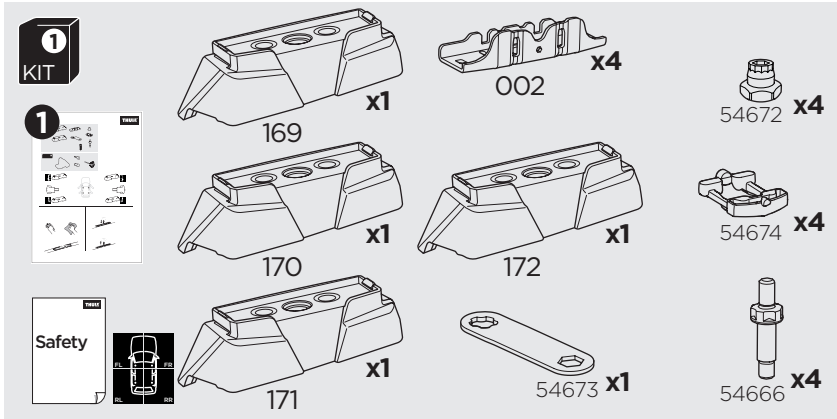

1

Kit 187040

MERCEDES CLS (C257), 4-dr Coupé, 19-

ISO 11154-E

This kit is only for vehicles with fixpoint mounting.

3

4

5