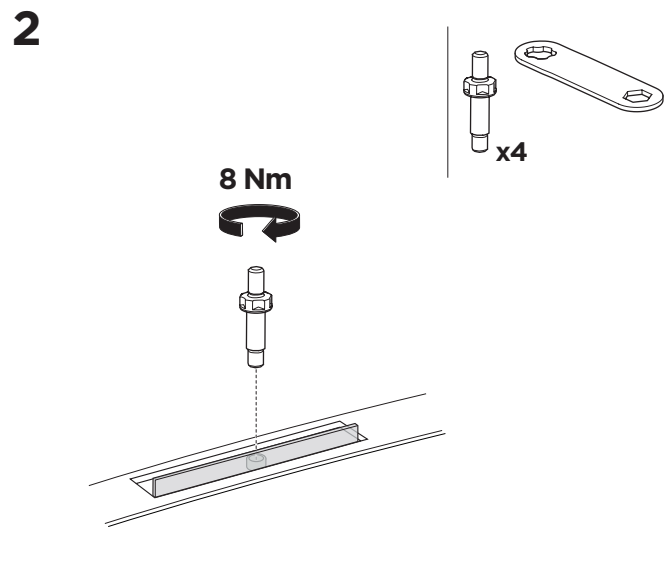

1

Kit 187040

MERCEDES CLS (C257), 4-dr Coupé, 19-

ISO 11154-E

This kit is only for vehicles with fixpoint mounting.

3

4

5