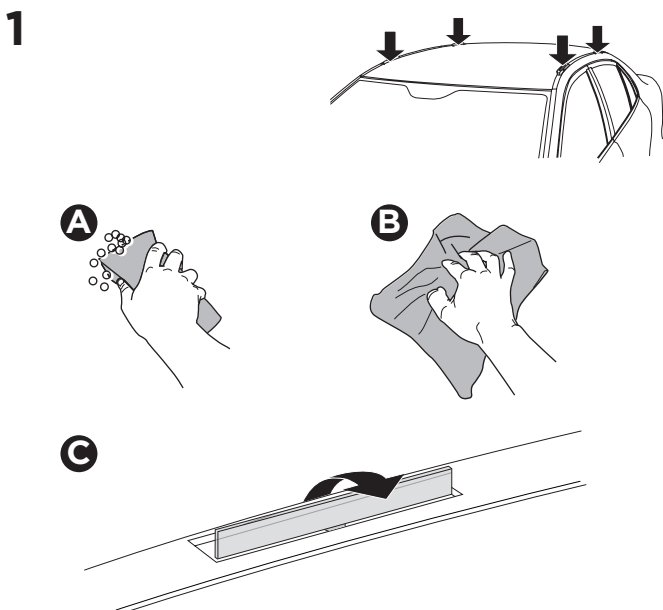

1

Kit 187040

MERCEDES CLS (C257), 4-dr Coupé, 19-

ISO 11154-E

This kit is only for vehicles with fixpoint mounting.

3

4

5