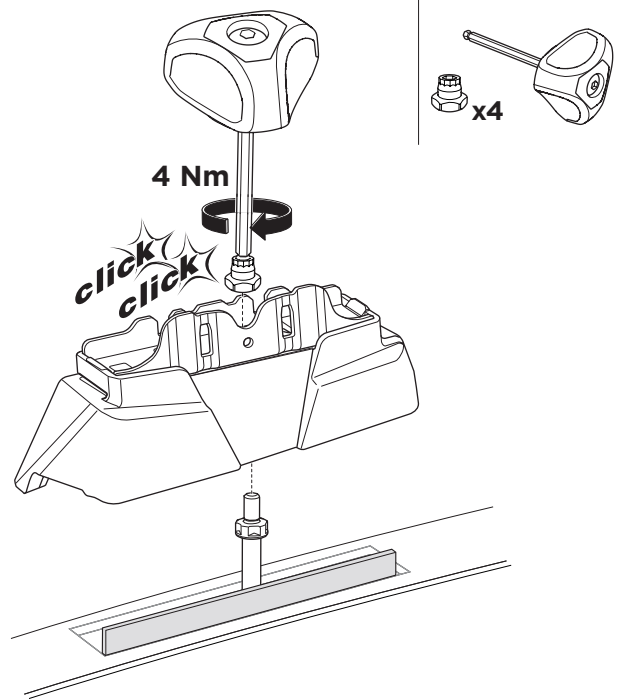

1

Kit 187040

MERCEDES CLS (C257), 4-dr Coupé, 19-

ISO 11154-E

This kit is only for vehicles with fixpoint mounting.

3

4

5