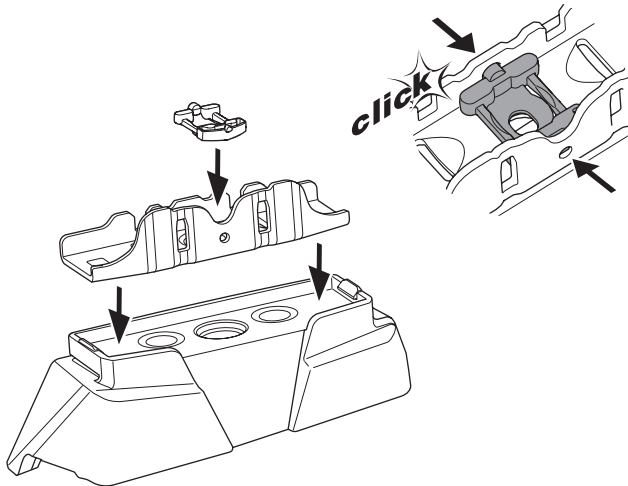

1

Kit 187040

MERCEDES CLS (C257), 4-dr Coupé, 19-

ISO 11154-E

This kit is only for vehicles with fixpoint mounting.

3

4

5