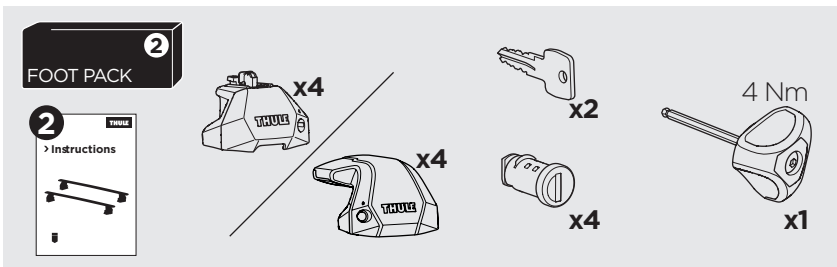

1

Kit 187040

MERCEDES CLS (C257), 4-dr Coupé, 19-

ISO 11154-E

This kit is only for vehicles with fixpoint mounting.

3

4

5