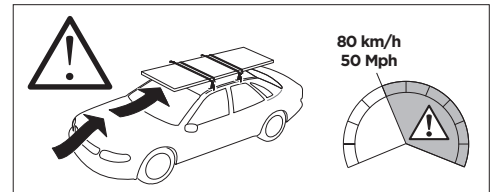

1

Kit 187040

MERCEDES CLS (C257), 4-dr Coupé, 19-

ISO 11154-E

This kit is only for vehicles with fixpoint mounting.

3

4

5