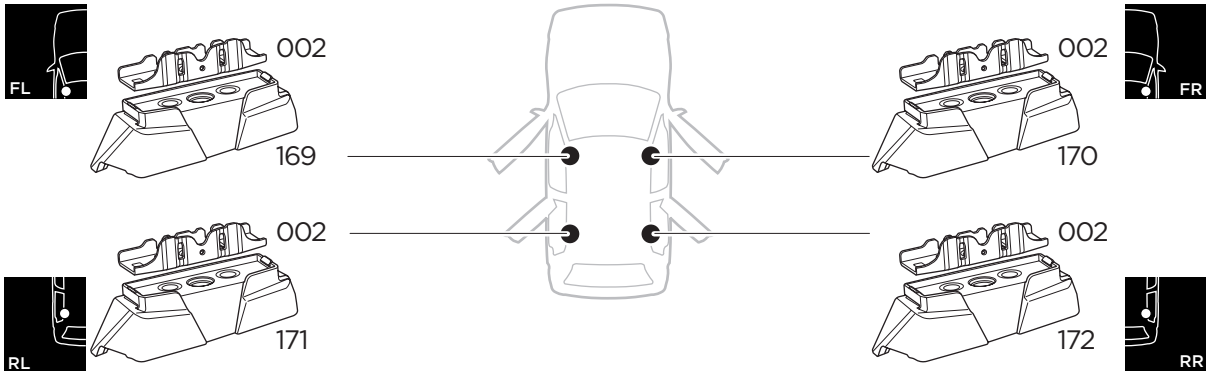

1

Kit 187040

MERCEDES CLS (C257), 4-dr Coupé, 19-

ISO 11154-E

This kit is only for vehicles with fixpoint mounting.

3

4

5