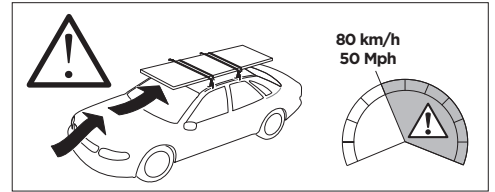

1

Kit 187041

SUBARU Impreza (Mk.IV), 5-dr Hatchback, 12-16
 SUBARU XV, 5-dr SUV, 12-17

ISO 11154-E

This kit is only for vehicles with fixpoint mounting.

3

4

5