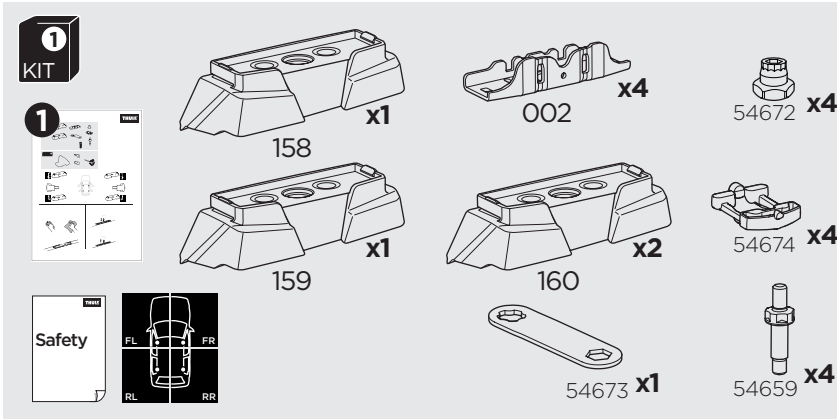

1

Kit 187041

SUBARU Impreza (Mk.IV), 5-dr Hatchback, 12-16
 SUBARU XV, 5-dr SUV, 12-17

ISO 11154-E

This kit is only for vehicles with fixpoint mounting.

3

4

5