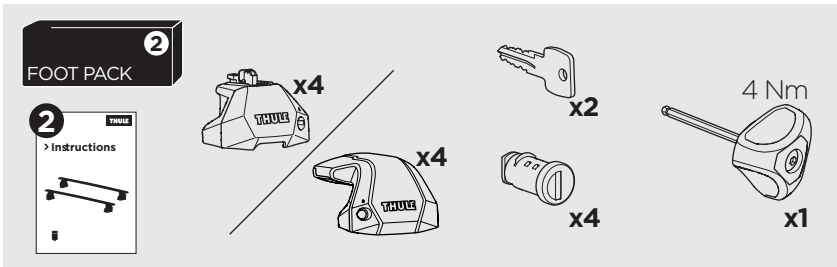

1

Kit 187041

SUBARU Impreza (Mk.IV), 5-dr Hatchback, 12-16
 SUBARU XV, 5-dr SUV, 12-17

ISO 11154-E

This kit is only for vehicles with fixpoint mounting.

3

4

5