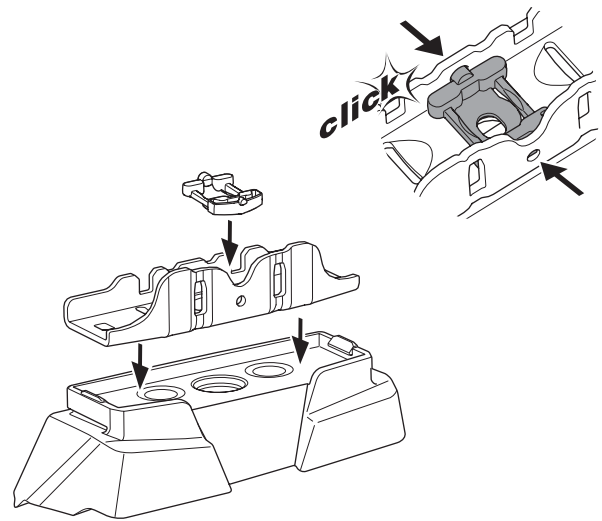

1

Kit 187041

SUBARU Impreza (Mk.IV), 5-dr Hatchback, 12-16
 SUBARU XV, 5-dr SUV, 12-17

ISO 11154-E

This kit is only for vehicles with fixpoint mounting.

3

4

5