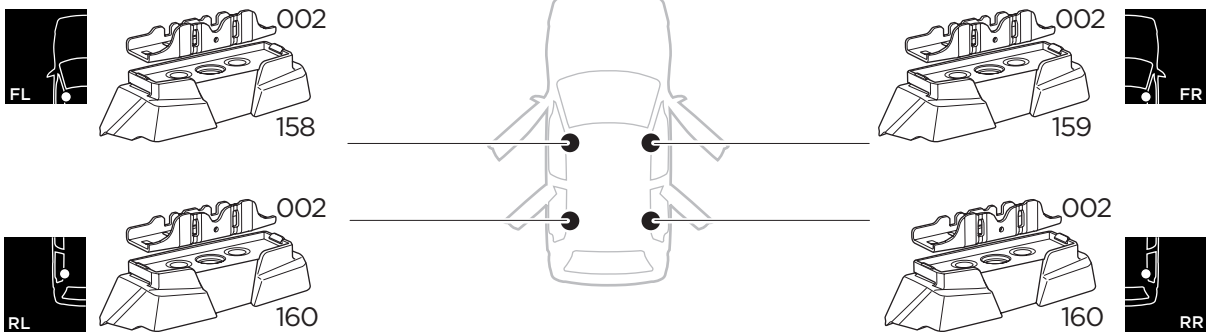

1

Kit 187041

SUBARU Impreza (Mk.IV), 5-dr Hatchback, 12-16
 SUBARU XV, 5-dr SUV, 12-17

ISO 11154-E

This kit is only for vehicles with fixpoint mounting.

3

4

5