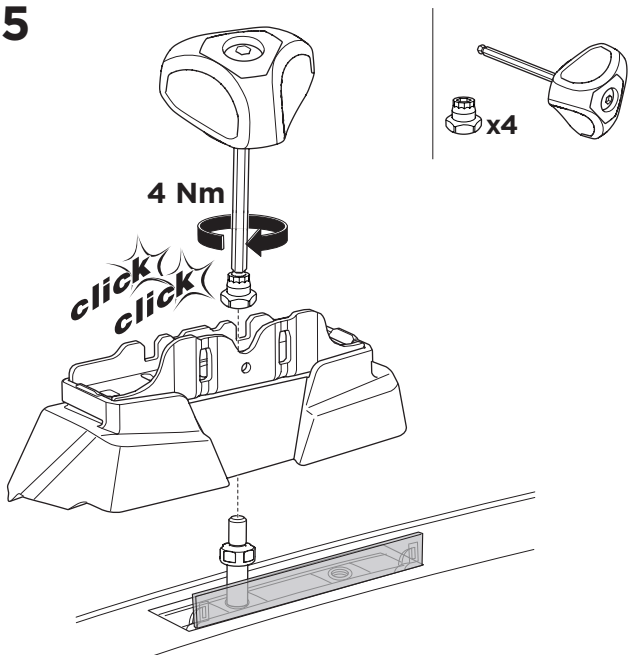

1

Kit 187041

SUBARU Impreza (Mk.IV), 5-dr Hatchback, 12-16
 SUBARU XV, 5-dr SUV, 12-17

ISO 11154-E

This kit is only for vehicles with fixpoint mounting.

3

4

5