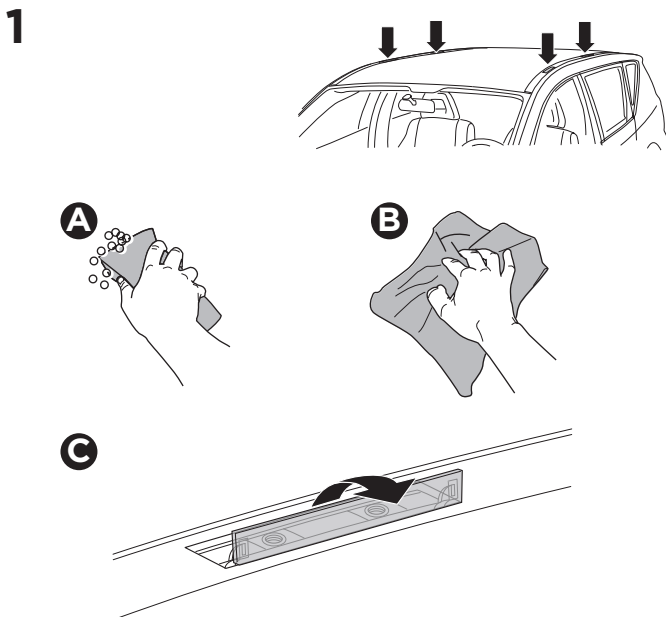

1

Kit 187041

SUBARU Impreza (Mk.IV), 5-dr Hatchback, 12-16
 SUBARU XV, 5-dr SUV, 12-17

ISO 11154-E

This kit is only for vehicles with fixpoint mounting.

3

4

5