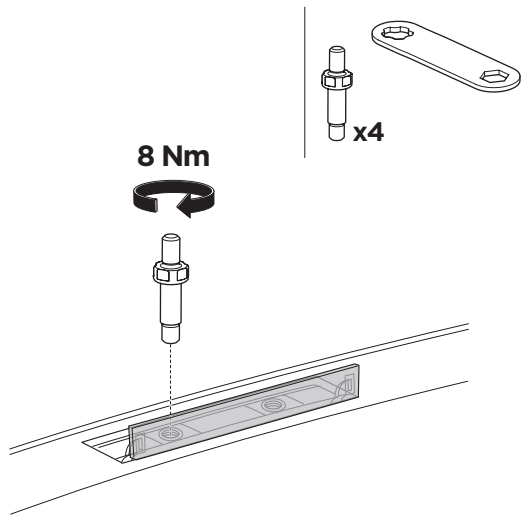

1

Kit 187041

SUBARU Impreza (Mk.IV), 5-dr Hatchback, 12-16
 SUBARU XV, 5-dr SUV, 12-17

ISO 11154-E

This kit is only for vehicles with fixpoint mounting.

3

4

5