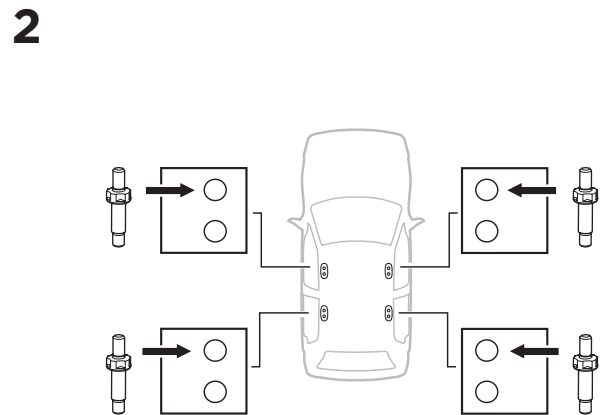

1

Kit 187041

SUBARU Impreza (Mk.IV), 5-dr Hatchback, 12-16
 SUBARU XV, 5-dr SUV, 12-17

ISO 11154-E

This kit is only for vehicles with fixpoint mounting.

3

4

5