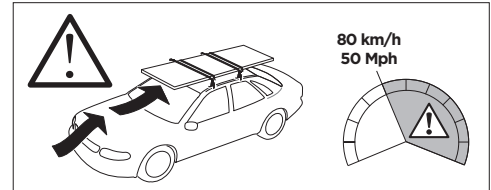

1

Kit 187006

MAZDA CX-5, 5-dr SUV, 12-17
 MAZDA CX-9, 5-dr SUV, 07-

ISO 11154-E

This kit is only for vehicles with fixpoint mounting.

3

4

5