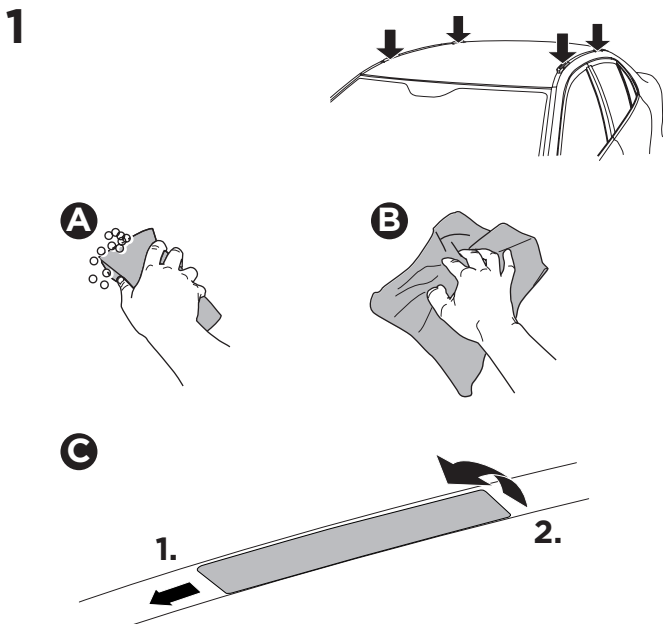

1

Kit 187006

MAZDA CX-5, 5-dr SUV, 12-17
 MAZDA CX-9, 5-dr SUV, 07-

ISO 11154-E

This kit is only for vehicles with fixpoint mounting.

3

4

5