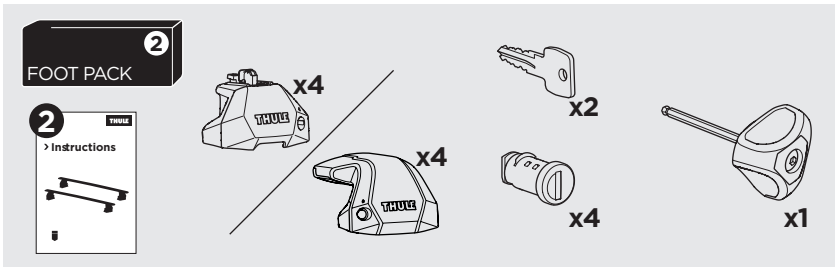

1

Kit 187006

MAZDA CX-5, 5-dr SUV, 12-17
 MAZDA CX-9, 5-dr SUV, 07-

ISO 11154-E

This kit is only for vehicles with fixpoint mounting.

3

4

5