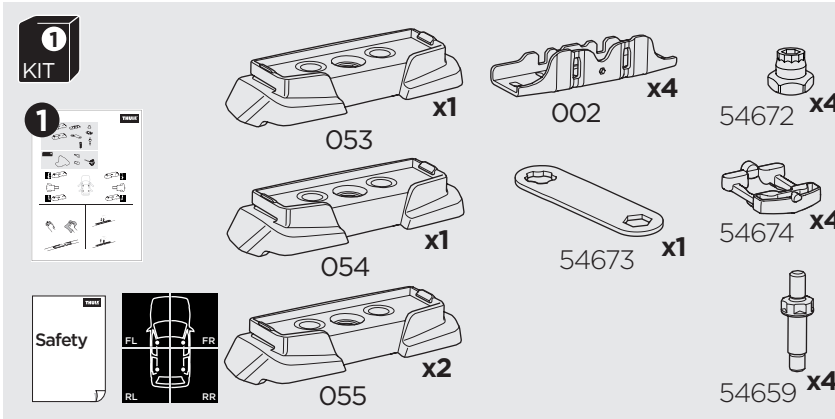

1

Kit 187006

MAZDA CX-5, 5-dr SUV, 12-17
 MAZDA CX-9, 5-dr SUV, 07-

ISO 11154-E

This kit is only for vehicles with fixpoint mounting.

3

4

5