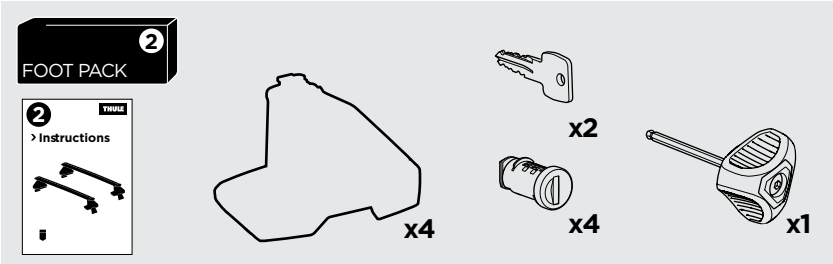

## Kit 145143

CHEVROLET Spark, 5-dr Hatchback, \*15-  
 OPEL Karl, 5-dr Hatchback, 15-  
 VAUXHALL Viva, 5-dr Hatchback, 15-

\*North America

ISO 11154-E

THULE WingBar Evo	THULE WingBar Edge	THULE WingBar	THULE SquareBar Evo	Evo X (scale)	Edge X (scale)
<b>CHEVROLET Spark</b> , 5-dr Hatchback, *15-				33,5	L
<b>OPEL Karl</b> , 5-dr Hatchback, 15-				33,5	L
<b>VAUXHALL Viva</b> , 5-dr Hatchback, 15-				33,5	L

THULE ProBar Evo	THULE SlideBar Evo	X (mm/inch)
<b>CHEVROLET Spark</b> , 5-dr Hatchback, *15-		986 mm / 38 7/8"
<b>OPEL Karl</b> , 5-dr Hatchback, 15-		986 mm / 38 7/8"
<b>VAUXHALL Viva</b> , 5-dr Hatchback, 15-		986 mm / 38 7/8"