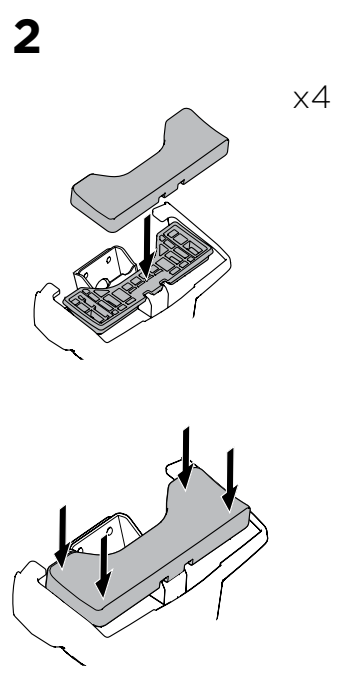

## Kit 145143

CHEVROLET Spark, 5-dr Hatchback, \*15-  
 OPEL Karl, 5-dr Hatchback, 15-  
 VAUXHALL Viva, 5-dr Hatchback, 15-

\*North America

ISO 11154-E

THULE WingBar Evo	THULE WingBar Edge	THULE WingBar	THULE SquareBar Evo	Evo X (scale)	Edge X (scale)
<b>CHEVROLET Spark</b> , 5-dr Hatchback, *15-				33,5	L
<b>OPEL Karl</b> , 5-dr Hatchback, 15-				33,5	L
<b>VAUXHALL Viva</b> , 5-dr Hatchback, 15-				33,5	L

THULE ProBar Evo	THULE SlideBar Evo	X (mm/inch)
<b>CHEVROLET Spark</b> , 5-dr Hatchback, *15-		986 mm / 38 7/8"
<b>OPEL Karl</b> , 5-dr Hatchback, 15-		986 mm / 38 7/8"
<b>VAUXHALL Viva</b> , 5-dr Hatchback, 15-		986 mm / 38 7/8"