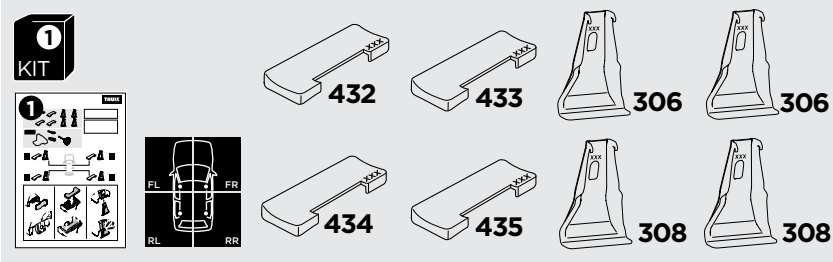

## Kit 145143

CHEVROLET Spark, 5-dr Hatchback, \*15-  
 OPEL Karl, 5-dr Hatchback, 15-  
 VAUXHALL Viva, 5-dr Hatchback, 15-

\*North America

ISO 11154-E

THULE WingBar Evo	THULE WingBar Edge	THULE WingBar	THULE SquareBar Evo	Evo X (scale)	Edge X (scale)
<b>CHEVROLET Spark</b> , 5-dr Hatchback, *15-				33,5	L
<b>OPEL Karl</b> , 5-dr Hatchback, 15-				33,5	L
<b>VAUXHALL Viva</b> , 5-dr Hatchback, 15-				33,5	L

THULE ProBar Evo	THULE SlideBar Evo	X (mm/inch)
<b>CHEVROLET Spark</b> , 5-dr Hatchback, *15-		986 mm / 38 7/8"
<b>OPEL Karl</b> , 5-dr Hatchback, 15-		986 mm / 38 7/8"
<b>VAUXHALL Viva</b> , 5-dr Hatchback, 15-		986 mm / 38 7/8"