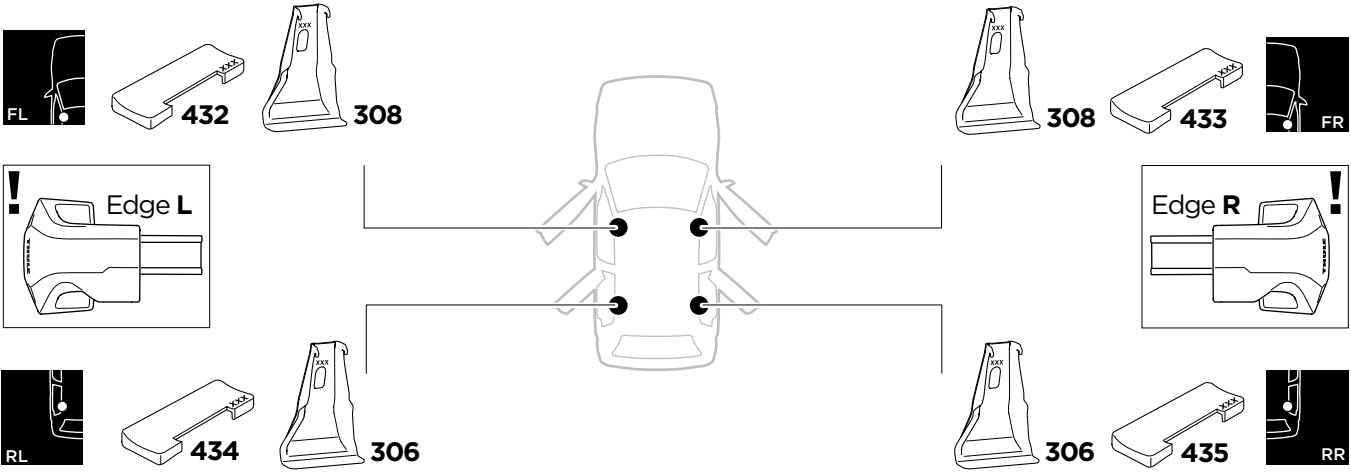

## Kit 145143

CHEVROLET Spark, 5-dr Hatchback, \*15-  
 OPEL Karl, 5-dr Hatchback, 15-  
 VAUXHALL Viva, 5-dr Hatchback, 15-

\*North America

ISO 11154-E

THULE WingBar Evo	THULE WingBar Edge	THULE WingBar	THULE SquareBar Evo	Evo X (scale)	Edge X (scale)
<b>CHEVROLET Spark</b> , 5-dr Hatchback, *15-				33,5	L
<b>OPEL Karl</b> , 5-dr Hatchback, 15-				33,5	L
<b>VAUXHALL Viva</b> , 5-dr Hatchback, 15-				33,5	L

THULE ProBar Evo	THULE SlideBar Evo	X (mm/inch)
<b>CHEVROLET Spark</b> , 5-dr Hatchback, *15-		986 mm / 38 7/8"
<b>OPEL Karl</b> , 5-dr Hatchback, 15-		986 mm / 38 7/8"
<b>VAUXHALL Viva</b> , 5-dr Hatchback, 15-		986 mm / 38 7/8"