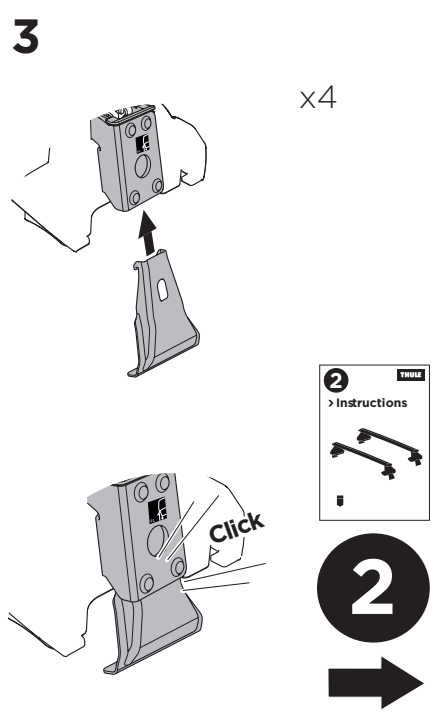

1

Kit 145066

HONDA Civic, 4-dr Sedan, 16-21

ISO 11154-E

THULE WingBar Evo	THULE WingBar Edge	THULE WingBar	THULE SquareBar Evo	Evo X (scale)	Edge X (scale)
HONDA Civic, 4-dr Sedan, 16-21				38,5	B

THULE ProBar Evo	THULE SlideBar Evo	X (mm/inch)		
HONDA Civic, 4-dr Sedan, 16-21		1036 mm / 40 3/4"		

THULE WingBar Evo	THULE WingBar Edge	THULE WingBar	THULE SquareBar Evo	Evo Y (scale)	Edge Y (scale)
HONDA Civic, 4-dr Sedan, 16-21				35	I

THULE ProBar Evo	THULE SlideBar Evo	Y (mm/inch)		
HONDA Civic, 4-dr Sedan, 16-21		1001 mm / 39 3/8"		

	W (mm/inch)	Z (mm/inch)
HONDA Civic, 4-dr Sedan, 16-21	750 mm / 29 1/2"	230 mm / 9"