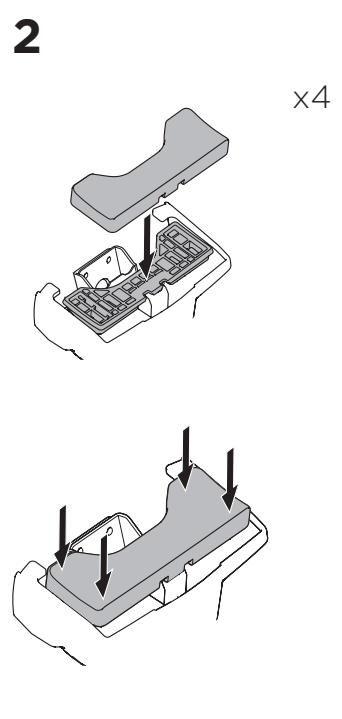

1

Kit 145066

HONDA Civic, 4-dr Sedan, 16-21

ISO 11154-E

THULE WingBar Evo	THULE WingBar Edge	THULE WingBar	THULE SquareBar Evo	Evo X (scale)	Edge X (scale)
HONDA Civic, 4-dr Sedan, 16-21				38,5	B

THULE ProBar Evo	THULE SlideBar Evo	X (mm/inch)		
HONDA Civic, 4-dr Sedan, 16-21		1036 mm / 40 3/4"		

THULE WingBar Evo	THULE WingBar Edge	THULE WingBar	THULE SquareBar Evo	Evo Y (scale)	Edge Y (scale)
HONDA Civic, 4-dr Sedan, 16-21				35	I

THULE ProBar Evo	THULE SlideBar Evo	Y (mm/inch)		
HONDA Civic, 4-dr Sedan, 16-21		1001 mm / 39 3/8"		

	W (mm/inch)	Z (mm/inch)
HONDA Civic, 4-dr Sedan, 16-21	750 mm / 29 1/2"	230 mm / 9"