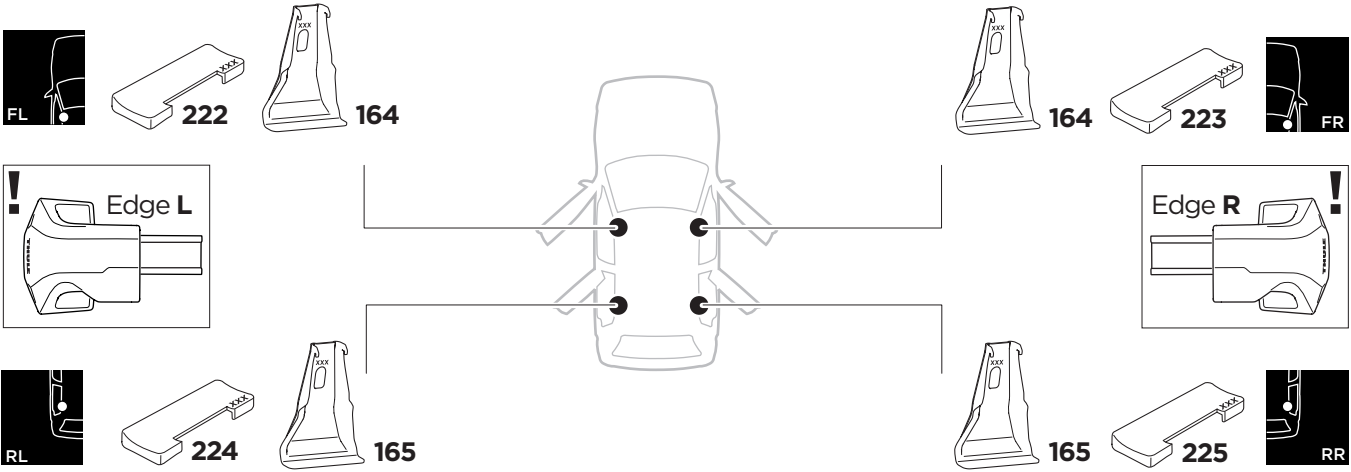

1

Kit 145066

HONDA Civic, 4-dr Sedan, 16-21

ISO 11154-E

THULE WingBar Evo	THULE WingBar Edge	THULE WingBar	THULE SquareBar Evo	Evo X (scale)	Edge X (scale)
HONDA Civic, 4-dr Sedan, 16-21				38,5	B

THULE ProBar Evo	THULE SlideBar Evo	X (mm/inch)		
HONDA Civic, 4-dr Sedan, 16-21		1036 mm / 40 3/4"		

THULE WingBar Evo	THULE WingBar Edge	THULE WingBar	THULE SquareBar Evo	Evo Y (scale)	Edge Y (scale)
HONDA Civic, 4-dr Sedan, 16-21				35	I

THULE ProBar Evo	THULE SlideBar Evo	Y (mm/inch)		
HONDA Civic, 4-dr Sedan, 16-21		1001 mm / 39 3/8"		

	W (mm/inch)	Z (mm/inch)
HONDA Civic, 4-dr Sedan, 16-21	750 mm / 29 1/2"	230 mm / 9"