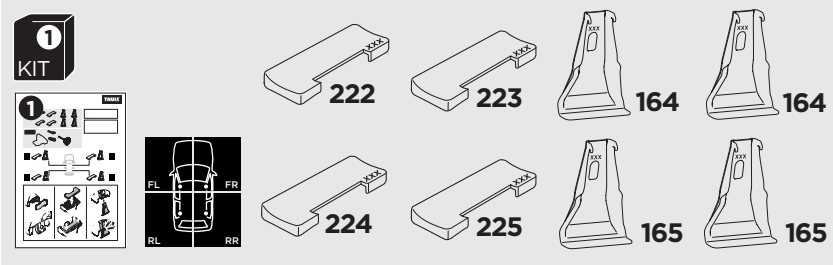

1

Kit 145066

HONDA Civic, 4-dr Sedan, 16-21

ISO 11154-E

THULE WingBar Evo	THULE WingBar Edge	THULE WingBar	THULE SquareBar Evo	Evo X (scale)	Edge X (scale)
HONDA Civic, 4-dr Sedan, 16-21				38,5	B

THULE ProBar Evo	THULE SlideBar Evo	X (mm/inch)		
HONDA Civic, 4-dr Sedan, 16-21		1036 mm / 40 3/4"		

THULE WingBar Evo	THULE WingBar Edge	THULE WingBar	THULE SquareBar Evo	Evo Y (scale)	Edge Y (scale)
HONDA Civic, 4-dr Sedan, 16-21				35	I

THULE ProBar Evo	THULE SlideBar Evo	Y (mm/inch)		
HONDA Civic, 4-dr Sedan, 16-21		1001 mm / 39 3/8"		

	W (mm/inch)	Z (mm/inch)
HONDA Civic, 4-dr Sedan, 16-21	750 mm / 29 1/2"	230 mm / 9"