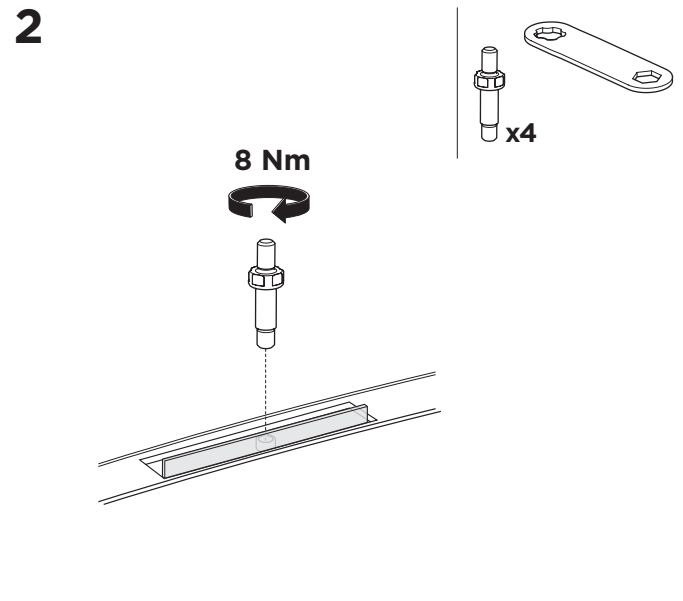

## Kit 187104

MERCEDES EQC, 5-dr SUV, 20-

ISO 11154-E

This kit is only for vehicles with fixpoint mounting.

3

4

5

i