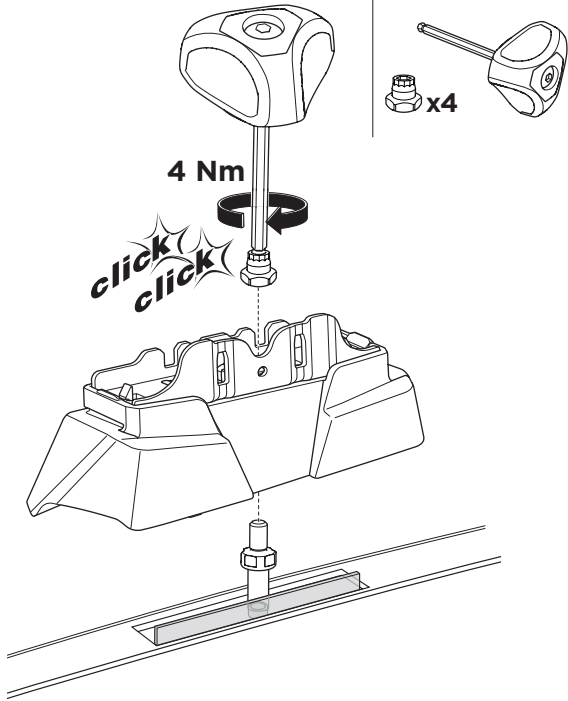

## Kit 187104

MERCEDES EQC, 5-dr SUV, 20-

ISO 11154-E

This kit is only for vehicles with fixpoint mounting.

3

4

5

i