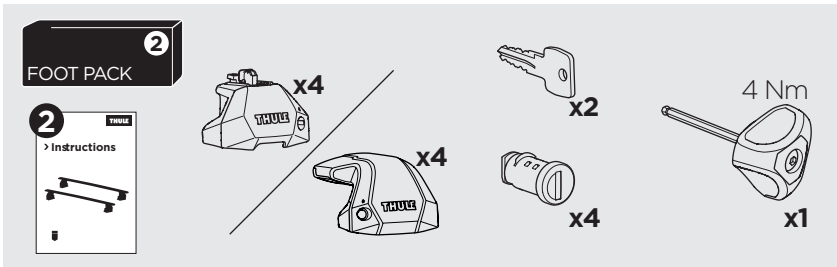

## Kit 187104

MERCEDES EQC, 5-dr SUV, 20-

ISO 11154-E

This kit is only for vehicles with fixpoint mounting.

3

4

5

i