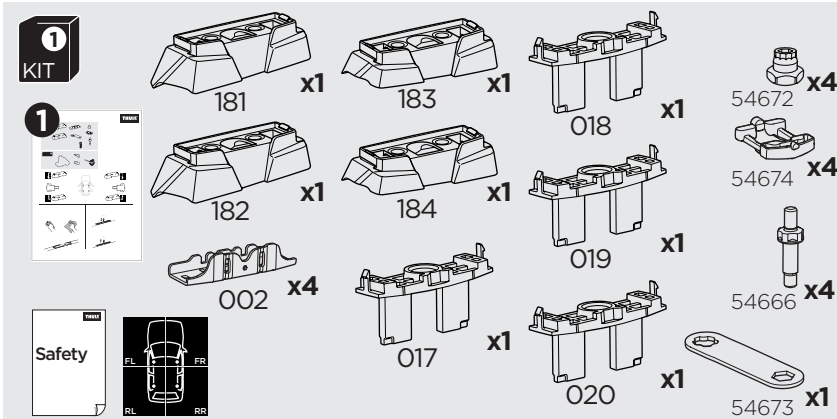

## Kit 187104

MERCEDES EQC, 5-dr SUV, 20-

ISO 11154-E

This kit is only for vehicles with fixpoint mounting.

3

4

5

i