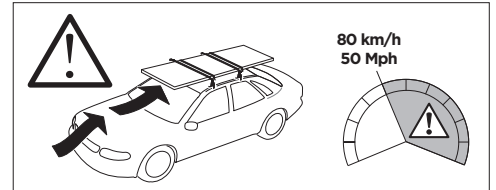

## Kit 187104

MERCEDES EQC, 5-dr SUV, 20-

ISO 11154-E

This kit is only for vehicles with fixpoint mounting.

3

4

5

i