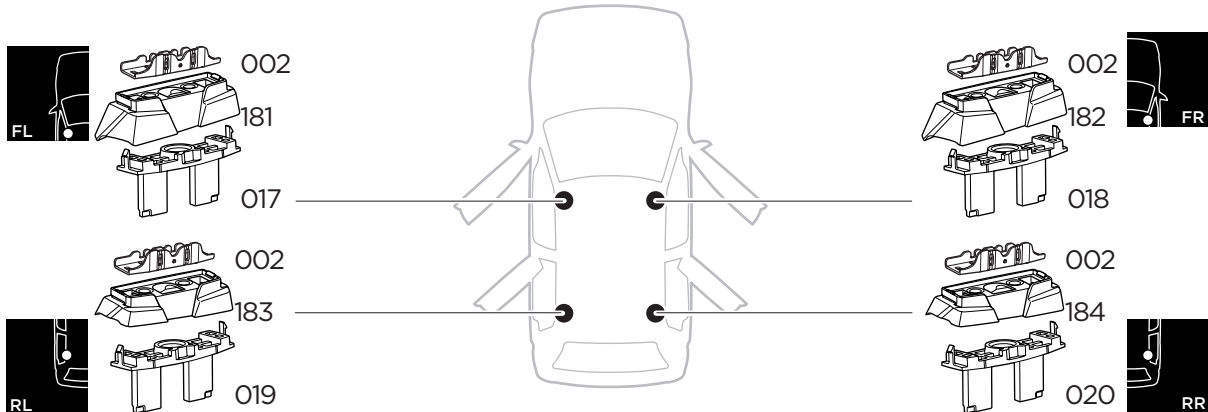

## Kit 187104

MERCEDES EQC, 5-dr SUV, 20-

ISO 11154-E

This kit is only for vehicles with fixpoint mounting.

3

4

5

i