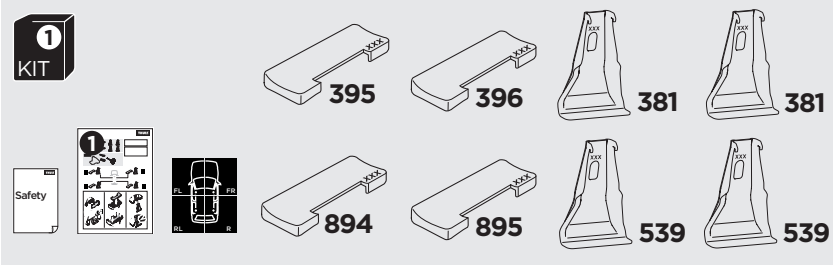

1

Kit 145318

PEUGEOT 308 (P5), 5-dr Hatchback, 22- (Without glass roof)

ISO 11154-E

5562192001

Bring your life
thule.com

THULE WingBar Evo	THULE WingBar Edge	THULE WingBar	THULE SquareBar Evo	Evo X (scale)	Edge X (scale)
PEUGEOT 308 (P5), 5-dr Hatchback, 22-				36	G

THULE ProBar Evo	THULE SlideBar Evo	X (mm/inch)		
PEUGEOT 308 (P5), 5-dr Hatchback, 22-		1011 mm / 39 3/4"		

THULE WingBar Evo	THULE WingBar Edge	THULE WingBar	THULE SquareBar Evo	Evo Y (scale)	Edge Y (scale)
PEUGEOT 308 (P5), 5-dr Hatchback, 22-				30	A

THULE ProBar Evo	THULE SlideBar Evo	Y (mm/inch)		
PEUGEOT 308 (P5), 5-dr Hatchback, 22-		951 mm / 37 1/2"		

	W (mm/inch)	Z (mm/inch)
PEUGEOT 308 (P5), 5-dr Hatchback, 22-	720 mm / 28 3/8"	280 mm / 11"