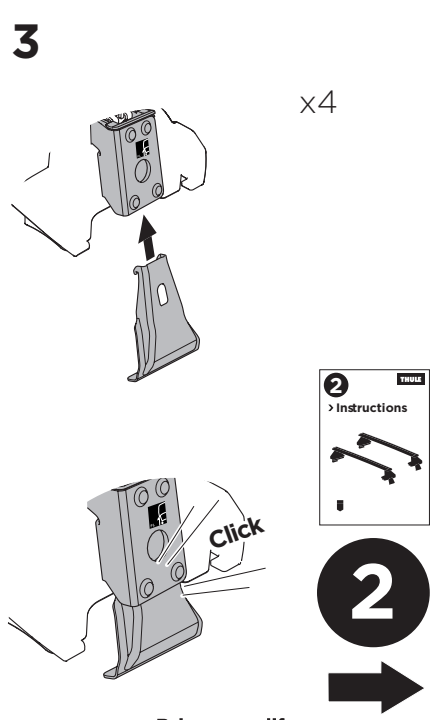

1

Kit 145318

PEUGEOT 308 (P5), 5-dr Hatchback, 22- (Without glass roof)

ISO 11154-E

5562192001

Bring your life
thule.com

THULE WingBar Evo	THULE WingBar Edge	THULE WingBar	THULE SquareBar Evo	Evo X (scale)	Edge X (scale)
PEUGEOT 308 (P5), 5-dr Hatchback, 22-				36	G

THULE ProBar Evo	THULE SlideBar Evo	X (mm/inch)		
PEUGEOT 308 (P5), 5-dr Hatchback, 22-		1011 mm / 39 3/4"		

THULE WingBar Evo	THULE WingBar Edge	THULE WingBar	THULE SquareBar Evo	Evo Y (scale)	Edge Y (scale)
PEUGEOT 308 (P5), 5-dr Hatchback, 22-				30	A