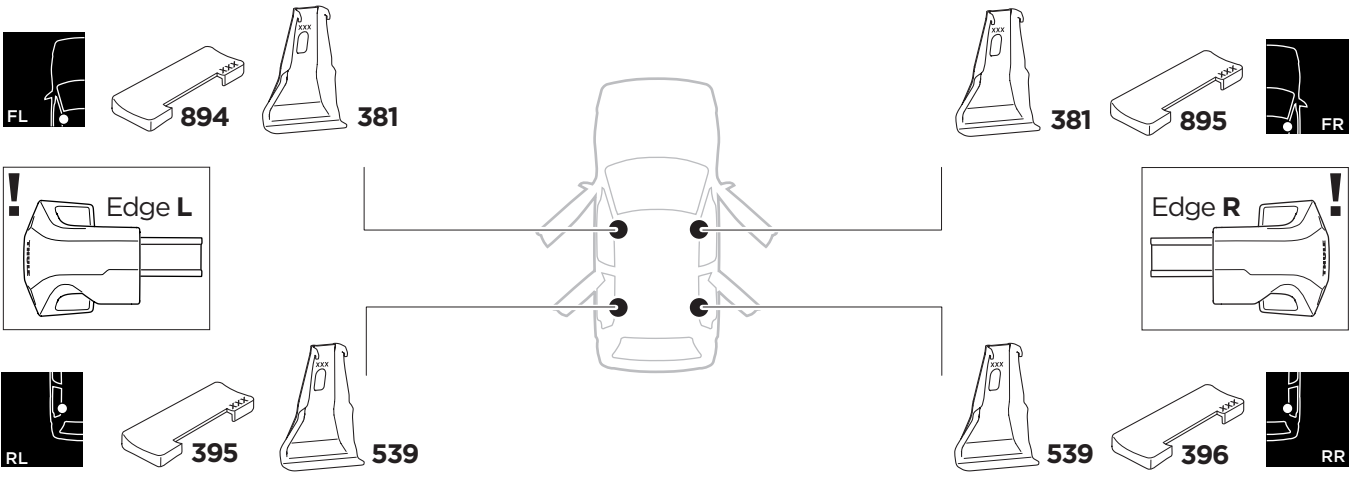

1

Kit 145318

PEUGEOT 308 (P5), 5-dr Hatchback, 22- (Without glass roof)

ISO 11154-E

5562192001

Bring your life
thule.com

THULE WingBar Evo	THULE WingBar Edge	THULE WingBar	THULE SquareBar Evo	Evo X (scale)	Edge X (scale)
PEUGEOT 308 (P5), 5-dr Hatchback, 22-				36	G

THULE ProBar Evo	THULE SlideBar Evo	X (mm/inch)		
PEUGEOT 308 (P5), 5-dr Hatchback, 22-		1011 mm / 39 3/4"		

THULE WingBar Evo	THULE WingBar Edge	THULE WingBar	THULE SquareBar Evo	Evo Y (scale)	Edge Y (scale)
PEUGEOT 308 (P5), 5-dr Hatchback, 22-				30	A

THULE ProBar Evo	THULE SlideBar Evo	Y (mm/inch)		
PEUGEOT 308 (P5), 5-dr Hatchback, 22-		951 mm / 37 1/2"		

	W (mm/inch)	Z (mm/inch)
PEUGEOT 308 (P5), 5-dr Hatchback, 22-	720 mm / 28 3/8"	280 mm / 11"