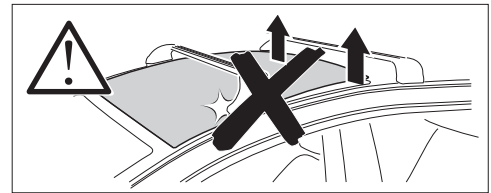

1

Kit 145318

PEUGEOT 308 (P5), 5-dr Hatchback, 22- (Without glass roof)

ISO 11154-E

5562192001

Bring your life
thule.com

THULE WingBar Evo	THULE WingBar Edge	THULE WingBar	THULE SquareBar Evo	Evo X (scale)	Edge X (scale)
PEUGEOT 308 (P5), 5-dr Hatchback, 22-				36	G

THULE ProBar Evo	THULE SlideBar Evo	X (mm/inch)		
PEUGEOT 308 (P5), 5-dr Hatchback, 22-		1011 mm / 39 3/4"		

THULE WingBar Evo	THULE WingBar Edge	THULE WingBar	THULE SquareBar Evo	Evo Y (scale)	Edge Y (scale)
PEUGEOT 308 (P5), 5-dr Hatchback, 22-				30	A