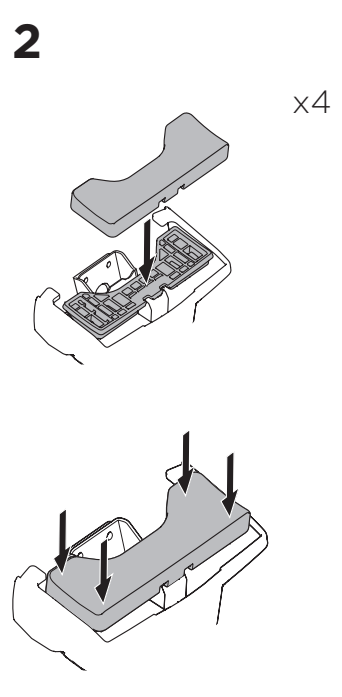

1

Kit 145318

PEUGEOT 308 (P5), 5-dr Hatchback, 22- (Without glass roof)

ISO 11154-E

5562192001

Bring your life
thule.com

THULE WingBar Evo	THULE WingBar Edge	THULE WingBar	THULE SquareBar Evo	Evo X (scale)	Edge X (scale)
PEUGEOT 308 (P5), 5-dr Hatchback, 22-				36	G

THULE ProBar Evo	THULE SlideBar Evo	X (mm/inch)		
PEUGEOT 308 (P5), 5-dr Hatchback, 22-		1011 mm / 39 3/4"		

THULE WingBar Evo	THULE WingBar Edge	THULE WingBar	THULE SquareBar Evo	Evo Y (scale)	Edge Y (scale)
PEUGEOT 308 (P5), 5-dr Hatchback, 22-				30	A

THULE ProBar Evo	THULE SlideBar Evo	Y (mm/inch)		
PEUGEOT 308 (P5), 5-dr Hatchback, 22-		951 mm / 37 1/2"		

	W (mm/inch)	Z (mm/inch)
PEUGEOT 308 (P5), 5-dr Hatchback, 22-	720 mm / 28 3/8"	280 mm / 11"