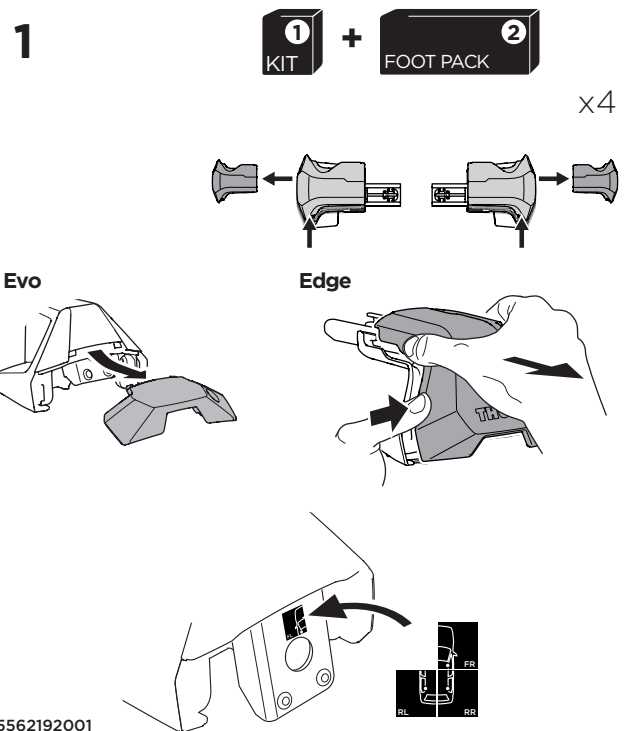

1

Kit 145318

PEUGEOT 308 (P5), 5-dr Hatchback, 22- (Without glass roof)

ISO 11154-E

5562192001

Bring your life
thule.com

THULE WingBar Evo	THULE WingBar Edge	THULE WingBar	THULE SquareBar Evo	Evo X (scale)	Edge X (scale)
PEUGEOT 308 (P5), 5-dr Hatchback, 22-				36	G

THULE ProBar Evo	THULE SlideBar Evo	X (mm/inch)		
PEUGEOT 308 (P5), 5-dr Hatchback, 22-		1011 mm / 39 3/4"		

THULE WingBar Evo	THULE WingBar Edge	THULE WingBar	THULE SquareBar Evo	Evo Y (scale)	Edge Y (scale)
PEUGEOT 308 (P5), 5-dr Hatchback, 22-				30	A

THULE ProBar Evo	THULE SlideBar Evo	Y (mm/inch)		
PEUGEOT 308 (P5), 5-dr Hatchback, 22-		951 mm / 37 1/2"		

	W (mm/inch)	Z (mm/inch)
PEUGEOT 308 (P5), 5-dr Hatchback, 22-	720 mm / 28 3/8"	280 mm / 11"