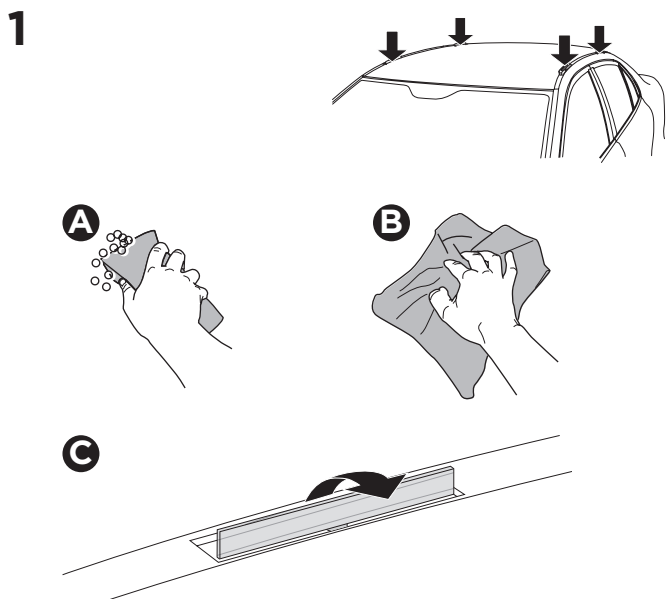

## Kit 187036

MERCEDES C-Class (W206), 4-dr Sedan, 21-

ISO 11154-E

This kit is only for vehicles with fixpoint mounting.

3

4

5

i