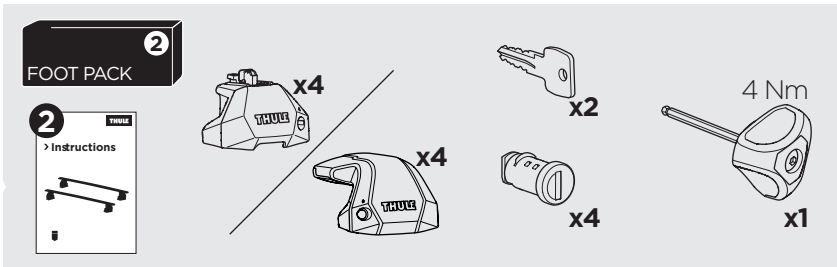

## Kit 187036

MERCEDES C-Class (W206), 4-dr Sedan, 21-

ISO 11154-E

This kit is only for vehicles with fixpoint mounting.

3

4

5

i