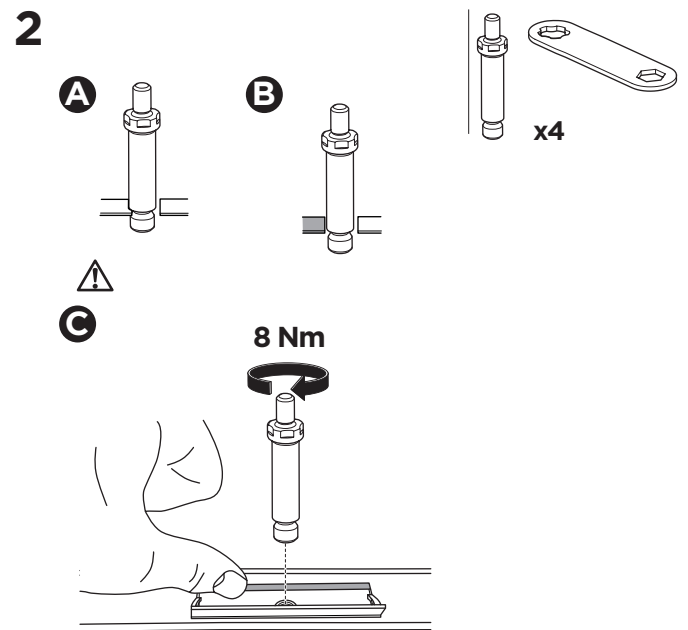

## Kit 187036

MERCEDES C-Class (W206), 4-dr Sedan, 21-

ISO 11154-E

This kit is only for vehicles with fixpoint mounting.

3

4

5

i