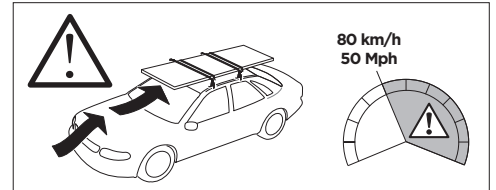

## Kit 187036

MERCEDES C-Class (W206), 4-dr Sedan, 21-

ISO 11154-E

This kit is only for vehicles with fixpoint mounting.

3

4

5

i