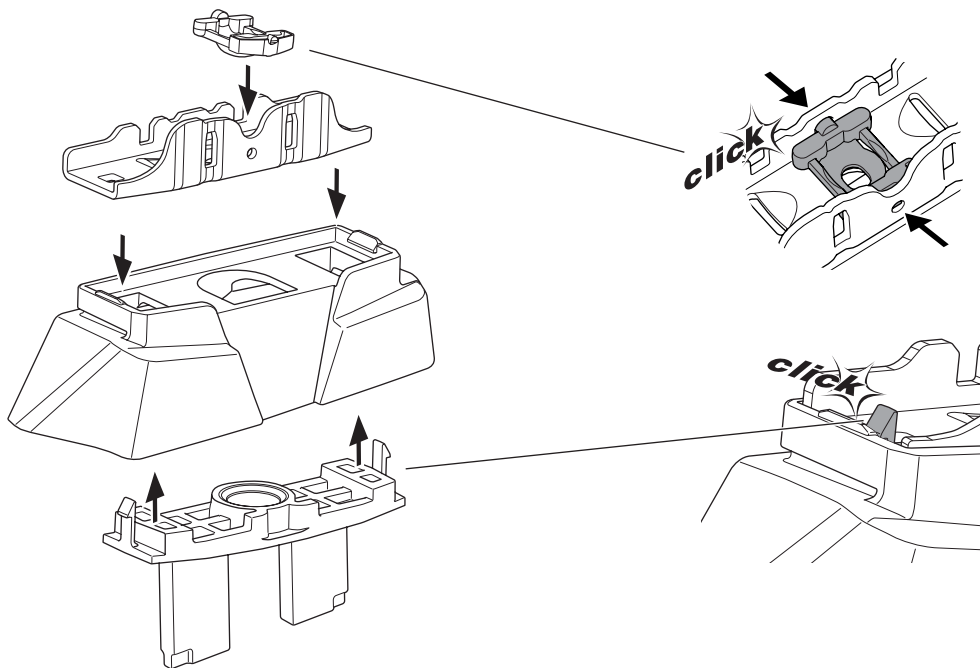

## Kit 187036

MERCEDES C-Class (W206), 4-dr Sedan, 21-

ISO 11154-E

This kit is only for vehicles with fixpoint mounting.

3

4

5

i