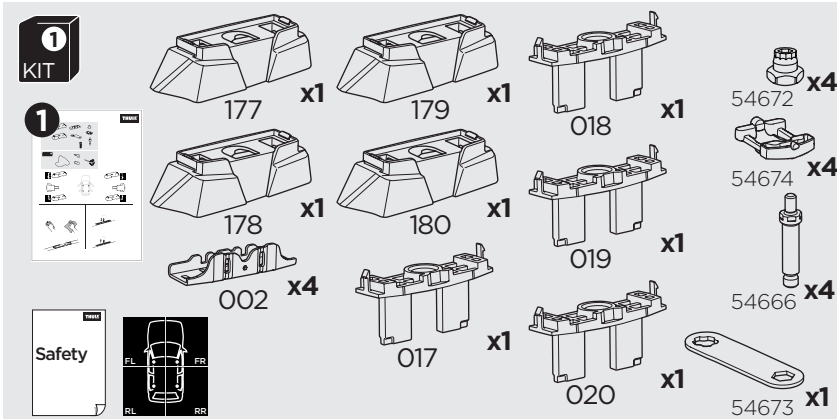

## Kit 187036

MERCEDES C-Class (W206), 4-dr Sedan, 21-

ISO 11154-E

This kit is only for vehicles with fixpoint mounting.

3

4

5

i