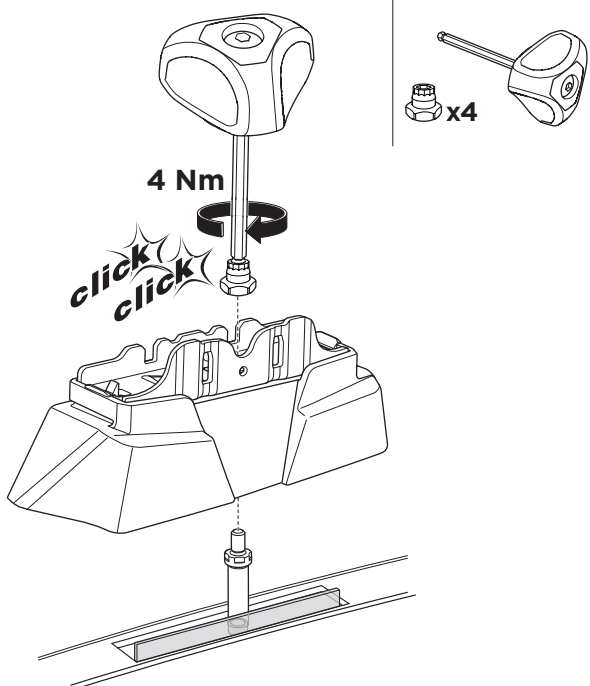

## Kit 187036

MERCEDES C-Class (W206), 4-dr Sedan, 21-

ISO 11154-E

This kit is only for vehicles with fixpoint mounting.

3

4

5

i