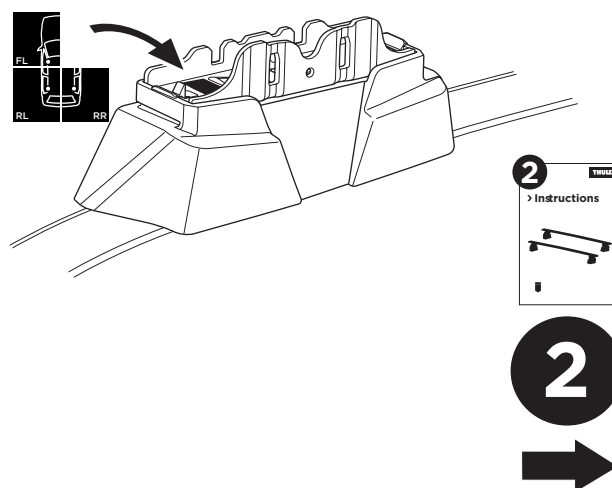

## Kit 187036

MERCEDES C-Class (W206), 4-dr Sedan, 21-

ISO 11154-E

This kit is only for vehicles with fixpoint mounting.

3

4

5

i