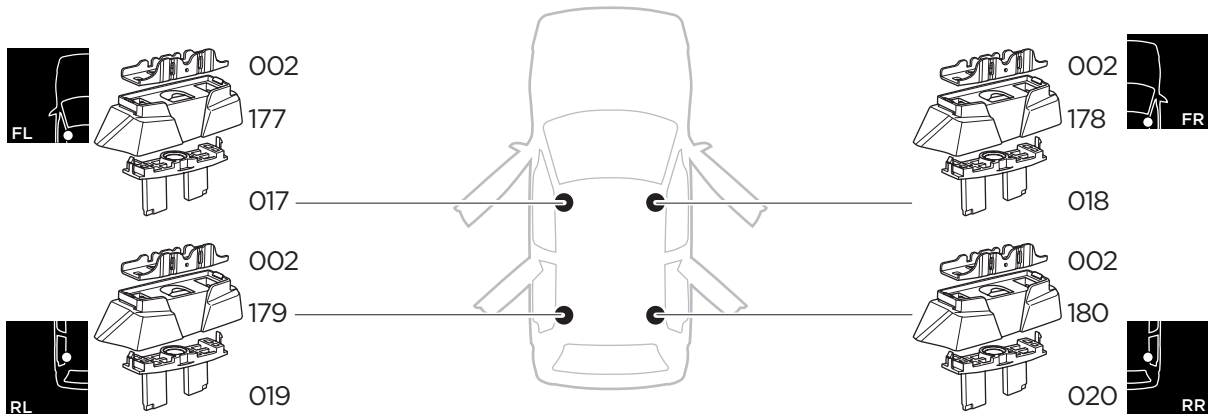

## Kit 187036

MERCEDES C-Class (W206), 4-dr Sedan, 21-

ISO 11154-E

This kit is only for vehicles with fixpoint mounting.

3

4

5

i