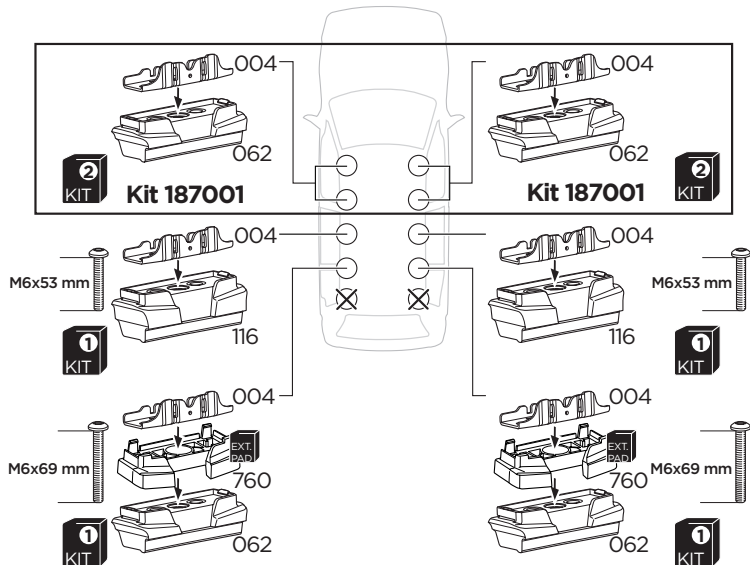

M6x69 mm
54704 x2

Safety

Kit 187001

062 x4

004 x4

5 mm
30113 x1

M6x53 mm
54704 x4

760 x2

Bring your life
 thule.com

Short Wheelbase

Long Wheelbase

Short Wheelbase

1

A

B

x8