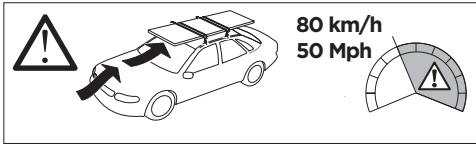

ISO 11154-E

This kit is only for vehicles with fixpoint mounting.

062 x2

M6x53 mm
54704 x2

Safety

116 x2

004 x4

5 mm
30113 x1