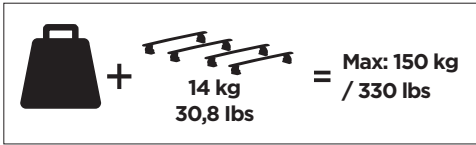

ISO 11154-E

This kit is only for vehicles with fixpoint mounting.

062 x2

M6x53 mm
54704 x2

Safety

116 x2

004 x4

5 mm
30113 x1