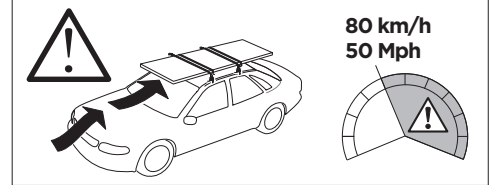

ISO 11154-E

 THULE WingBar Evo  THULE WingBar Edge  THULE WingBar  THULE SquareBar Evo	Evo X (scale)	Edge X (scale)
FORD Ranger (T6), 4-dr Double Cab, 11-22	47	C
FORD Ranger (T6), 4-dr Super Cab, 11-22	47	C
FORD Ranger Raptor (T6), 4-dr Double Cab, 20-22	47	C
MAZDA BT-50, 4-dr Double Cab Cab, 12-	47	C
MAZDA BT-50, 2-dr Single Cab Cab, 12-	47	C