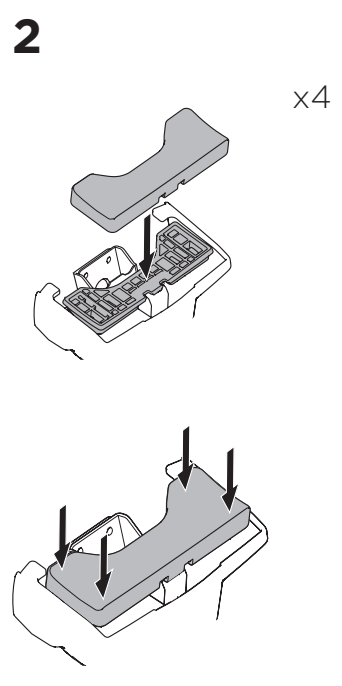

1

Kit 145063

FORD Ranger (T6), 4-dr Double Cab, 11-22

FORD Ranger (T6), 4-dr Super Cab, 11-22

FORD Ranger Raptor (T6), 4-dr Double Cab, 20-22

MAZDA BT-50, 4-dr Double Cab, 12-

MAZDA BT-50, 2-dr Single Cab, 12-

ISO 11154-E

 THULE WingBar Evo  THULE WingBar Edge  THULE WingBar  THULE SquareBar Evo	Evo X (scale)	Edge X (scale)
FORD Ranger (T6), 4-dr Double Cab, 11-22	47	C
FORD Ranger (T6), 4-dr Super Cab, 11-22	47	C
FORD Ranger Raptor (T6), 4-dr Double Cab, 20-22	47	C
MAZDA BT-50, 4-dr Double Cab Cab, 12-	47	C
MAZDA BT-50, 2-dr Single Cab Cab, 12-	47	C

 THULE ProBar Evo  THULE SlideBar Evo	X (mm/inch)
FORD Ranger (T6), 4-dr Double Cab, 11-22	1121 mm / 44 1/8"
FORD Ranger (T6), 4-dr Super Cab, 11-22	1121 mm / 44 1/8"
FORD Ranger Raptor (T6), 4-dr Double Cab, 20-22	1121 mm / 44 1/8"
MAZDA BT-50, 4-dr Double Cab Cab, 12-	1121 mm / 44 1/8"
MAZDA BT-50, 2-dr Single Cab Cab, 12-	1121 mm / 44 1/8"