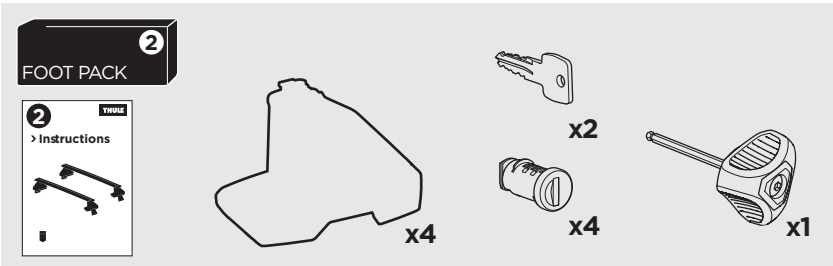

1

Kit 145063

FORD Ranger (T6), 4-dr Double Cab, 11-22

FORD Ranger (T6), 4-dr Super Cab, 11-22

FORD Ranger Raptor (T6), 4-dr Double Cab, 20-22

MAZDA BT-50, 4-dr Double Cab, 12-

MAZDA BT-50, 2-dr Single Cab, 12-

ISO 11154-E

 THULE WingBar Evo  THULE WingBar Edge  THULE WingBar  THULE SquareBar Evo	Evo X (scale)	Edge X (scale)
FORD Ranger (T6), 4-dr Double Cab, 11-22	47	C
FORD Ranger (T6), 4-dr Super Cab, 11-22	47	C
FORD Ranger Raptor (T6), 4-dr Double Cab, 20-22	47	C
MAZDA BT-50, 4-dr Double Cab Cab, 12-	47	C
MAZDA BT-50, 2-dr Single Cab Cab, 12-	47	C

 THULE ProBar Evo  THULE SlideBar Evo	X (mm/inch)
FORD Ranger (T6), 4-dr Double Cab, 11-22	1121 mm / 44 1/8"
FORD Ranger (T6), 4-dr Super Cab, 11-22	1121 mm / 44 1/8"
FORD Ranger Raptor (T6), 4-dr Double Cab, 20-22	1121 mm / 44 1/8"
MAZDA BT-50, 4-dr Double Cab Cab, 12-	1121 mm / 44 1/8"
MAZDA BT-50, 2-dr Single Cab Cab, 12-	1121 mm / 44 1/8"