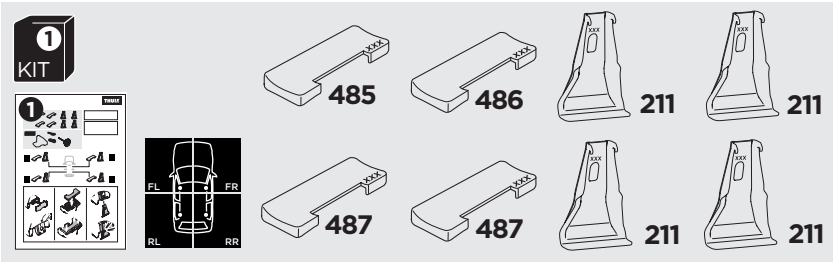

1

Kit 145063

FORD Ranger (T6), 4-dr Double Cab, 11-22

FORD Ranger (T6), 4-dr Super Cab, 11-22

FORD Ranger Raptor (T6), 4-dr Double Cab, 20-22

MAZDA BT-50, 4-dr Double Cab, 12-

MAZDA BT-50, 2-dr Single Cab, 12-

ISO 11154-E

 THULE WingBar Evo  THULE WingBar Edge  THULE WingBar  THULE SquareBar Evo	Evo X (scale)	Edge X (scale)
FORD Ranger (T6), 4-dr Double Cab, 11-22	47	C
FORD Ranger (T6), 4-dr Super Cab, 11-22	47	C
FORD Ranger Raptor (T6), 4-dr Double Cab, 20-22	47	C
MAZDA BT-50, 4-dr Double Cab Cab, 12-	47	C
MAZDA BT-50, 2-dr Single Cab Cab, 12-	47	C

 THULE ProBar Evo  THULE SlideBar Evo	X (mm/inch)
FORD Ranger (T6), 4-dr Double Cab, 11-22	1121 mm / 44 1/8"
FORD Ranger (T6), 4-dr Super Cab, 11-22	1121 mm / 44 1/8"
FORD Ranger Raptor (T6), 4-dr Double Cab, 20-22	1121 mm / 44 1/8"
MAZDA BT-50, 4-dr Double Cab Cab, 12-	1121 mm / 44 1/8"
MAZDA BT-50, 2-dr Single Cab Cab, 12-	1121 mm / 44 1/8"

	W (mm/inch)	Z (mm/inch)
FORD Ranger (T6), 4-dr Double Cab, 11-22	700 mm / 27 1/2"	235 mm / 9 1/4"
FORD Ranger (T6), 4-dr Super Cab, 11-22	600 mm / 23 5/8"	185 mm / 7 1/4"
FORD Ranger Raptor (T6), 4-dr Double Cab, 20-22	700 mm / 27 1/2"	235 mm / 9 1/4"
MAZDA BT-50, 4-dr Double Cab, 12-	600 mm / 23 5/8"	185 mm / 7 1/4"
MAZDA BT-50, 2-dr Single Cab, 12-	-	185 mm / 7 1/4"