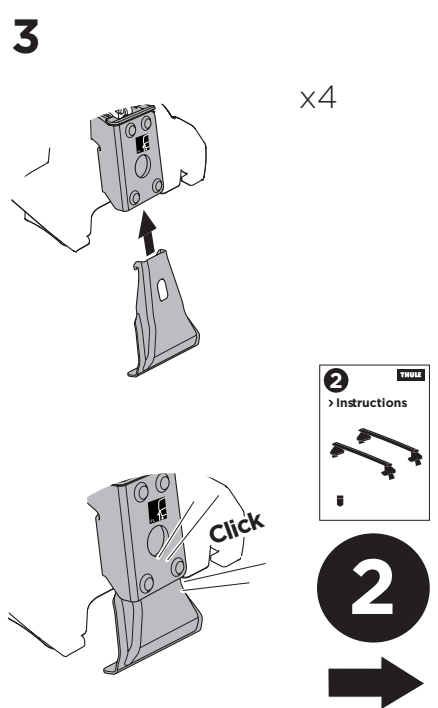

ISO 11154-E

 THULE WingBar Evo  THULE WingBar Edge  THULE WingBar  THULE SquareBar Evo	Evo X (scale)	Edge X (scale)
FORD Ranger (T6), 4-dr Double Cab, 11-22	47	C
FORD Ranger (T6), 4-dr Super Cab, 11-22	47	C
FORD Ranger Raptor (T6), 4-dr Double Cab, 20-22	47	C
MAZDA BT-50, 4-dr Double Cab Cab, 12-	47	C
MAZDA BT-50, 2-dr Single Cab Cab, 12-	47	C