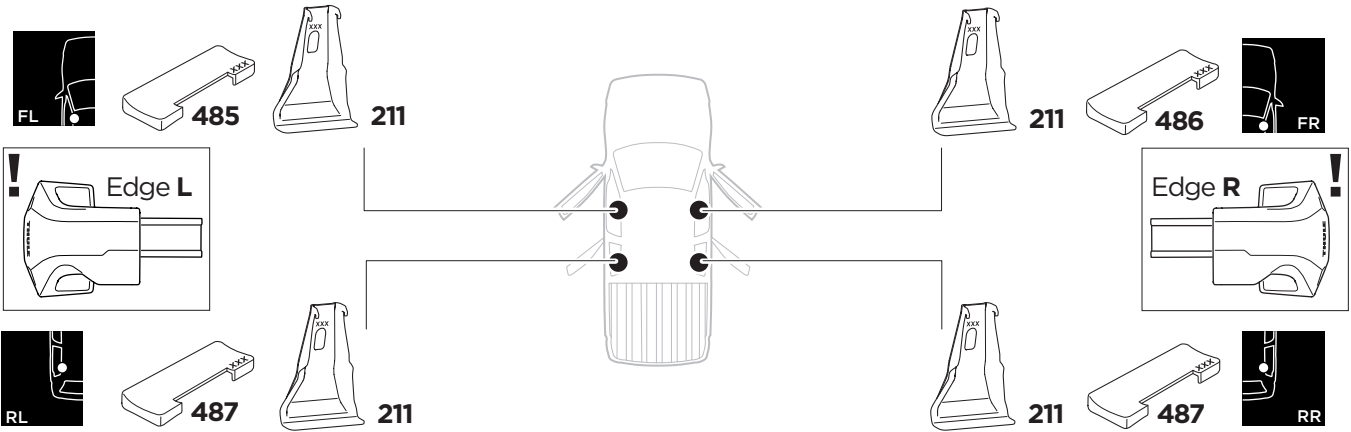

1

Kit 145063

FORD Ranger (T6), 4-dr Double Cab, 11-22

FORD Ranger (T6), 4-dr Super Cab, 11-22

FORD Ranger Raptor (T6), 4-dr Double Cab, 20-22

MAZDA BT-50, 4-dr Double Cab, 12-

MAZDA BT-50, 2-dr Single Cab, 12-

ISO 11154-E

 THULE WingBar Evo  THULE WingBar Edge  THULE WingBar  THULE SquareBar Evo	Evo X (scale)	Edge X (scale)
FORD Ranger (T6), 4-dr Double Cab, 11-22	47	C
FORD Ranger (T6), 4-dr Super Cab, 11-22	47	C
FORD Ranger Raptor (T6), 4-dr Double Cab, 20-22	47	C
MAZDA BT-50, 4-dr Double Cab Cab, 12-	47	C
MAZDA BT-50, 2-dr Single Cab Cab, 12-	47	C

 THULE ProBar Evo  THULE SlideBar Evo	X (mm/inch)
FORD Ranger (T6), 4-dr Double Cab, 11-22	1121 mm / 44 1/8"
FORD Ranger (T6), 4-dr Super Cab, 11-22	1121 mm / 44 1/8"
FORD Ranger Raptor (T6), 4-dr Double Cab, 20-22	1121 mm / 44 1/8"
MAZDA BT-50, 4-dr Double Cab Cab, 12-	1121 mm / 44 1/8"
MAZDA BT-50, 2-dr Single Cab Cab, 12-	1121 mm / 44 1/8"

	W (mm/inch)	Z (mm/inch)
FORD Ranger (T6), 4-dr Double Cab, 11-22	700 mm / 27 1/2"	235 mm / 9 1/4"
FORD Ranger (T6), 4-dr Super Cab, 11-22	600 mm / 23 5/8"	185 mm / 7 1/4"
FORD Ranger Raptor (T6), 4-dr Double Cab, 20-22	700 mm / 27 1/2"	235 mm / 9 1/4"
MAZDA BT-50, 4-dr Double Cab, 12-	600 mm / 23 5/8"	185 mm / 7 1/4"
MAZDA BT-50, 2-dr Single Cab, 12-	-	185 mm / 7 1/4"