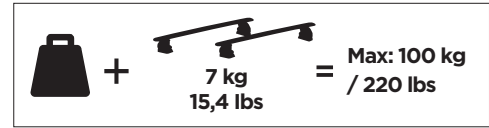

ISO 11154-E

This kit is only for vehicles with fixpoint mounting and without glass roof.