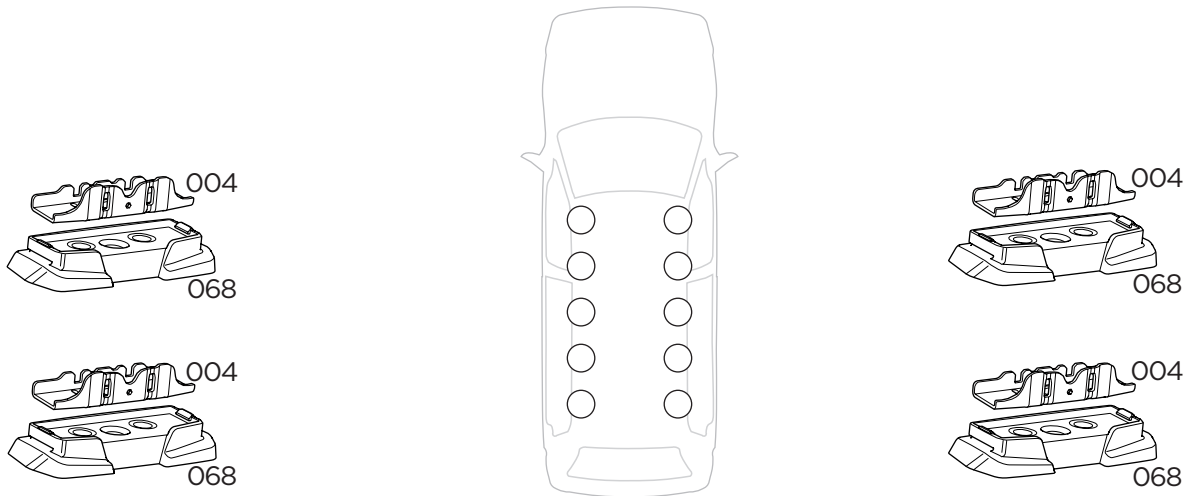

1

Kit 187010

CITROËN Dispatch, 4-dr Van, 16-
CITROËN Jumpy, 4-dr Van, 16-
CITROËN SpaceTourer, 5-dr Bus, 16-
FIAT Scudo, 4-dr Van, 22-
FIAT Ulysse, 5-dr Bus, 22-
OPEL Vivaro, 4-dr Van, 19-
OPEL Zafira Life, 5-dr Bus, 19-

PEUGEOT Expert, 4-dr Van, 16-
PEUGEOT Traveller, 5-dr Bus, 16-
TOYOTA ProAce, 4-dr Van, 16-
TOYOTA ProAce Verso, 5-dr Bus, 16-
VAUXHALL Vivaro, 4-dr Van, 19-
VAUXHALL Vivaro Life, 5-dr Bus, 19-

ISO 11154-E

This kit is only for vehicles with fixpoint mounting and without glass roof.