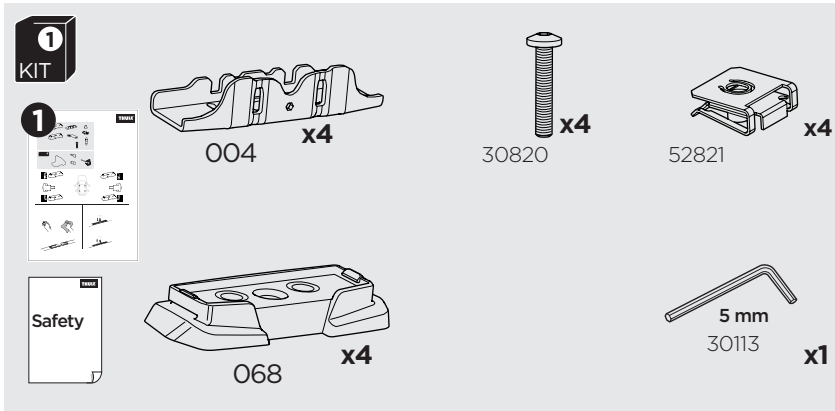

1

Kit 187010

CITROËN Dispatch, 4-dr Van, 16-
CITROËN Jumpy, 4-dr Van, 16-
CITROËN SpaceTourer, 5-dr Bus, 16-
FIAT Scudo, 4-dr Van, 22-
FIAT Ulysse, 5-dr Bus, 22-
OPEL Vivaro, 4-dr Van, 19-
OPEL Zafira Life, 5-dr Bus, 19-

PEUGEOT Expert, 4-dr Van, 16-
PEUGEOT Traveller, 5-dr Bus, 16-
TOYOTA ProAce, 4-dr Van, 16-
TOYOTA ProAce Verso, 5-dr Bus, 16-
VAUXHALL Vivaro, 4-dr Van, 19-
VAUXHALL Vivaro Life, 5-dr Bus, 19-

ISO 11154-E

This kit is only for vehicles with fixpoint mounting and without glass roof.