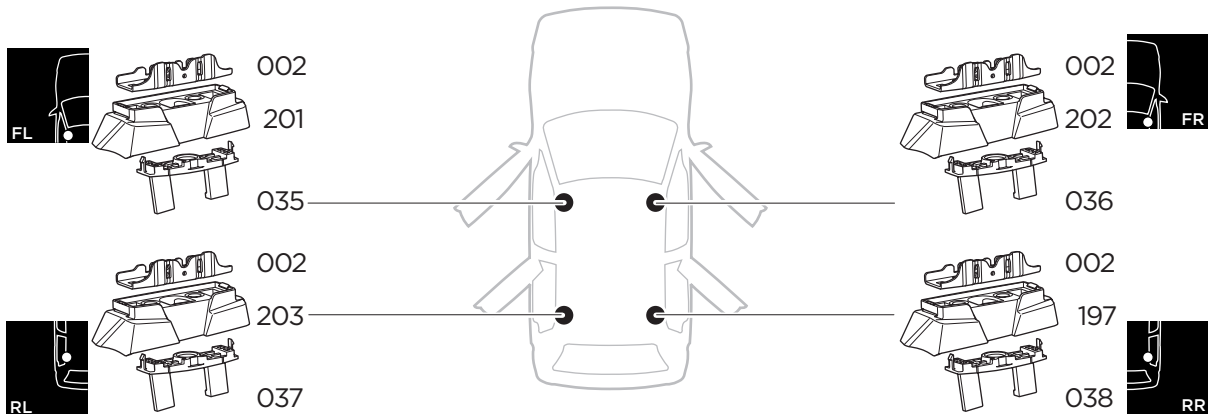

## Kit 187132

AUDI e-tron GT, 4-dr Sedan, 21-

ISO 11154-E

This kit is only for vehicles with fixpoint mounting.

3

4

5

i