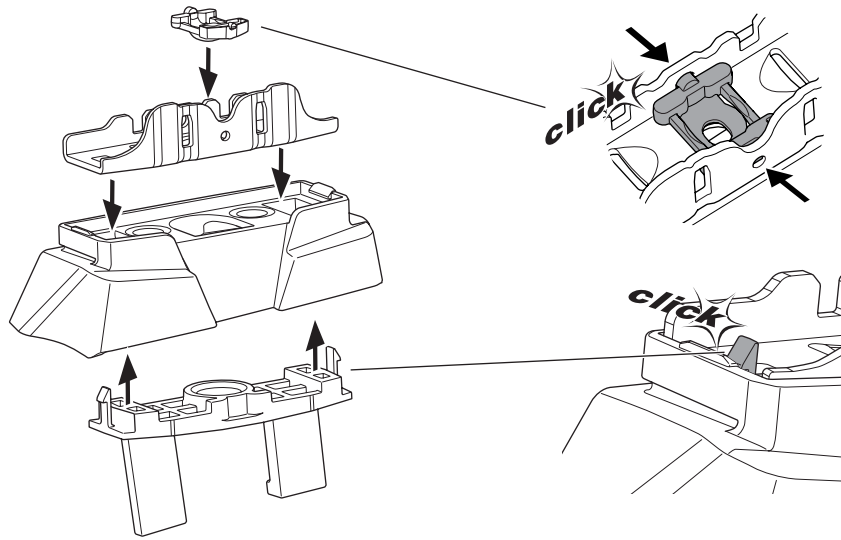

## Kit 187132

AUDI e-tron GT, 4-dr Sedan, 21-

ISO 11154-E

This kit is only for vehicles with fixpoint mounting.

3

4

5

i