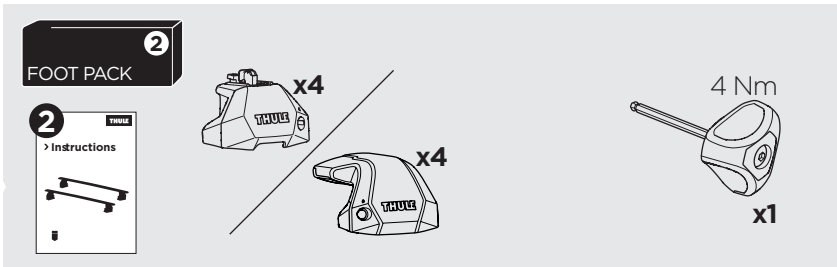

## Kit 187132

AUDI e-tron GT, 4-dr Sedan, 21-

ISO 11154-E

This kit is only for vehicles with fixpoint mounting.

3

4

5

i