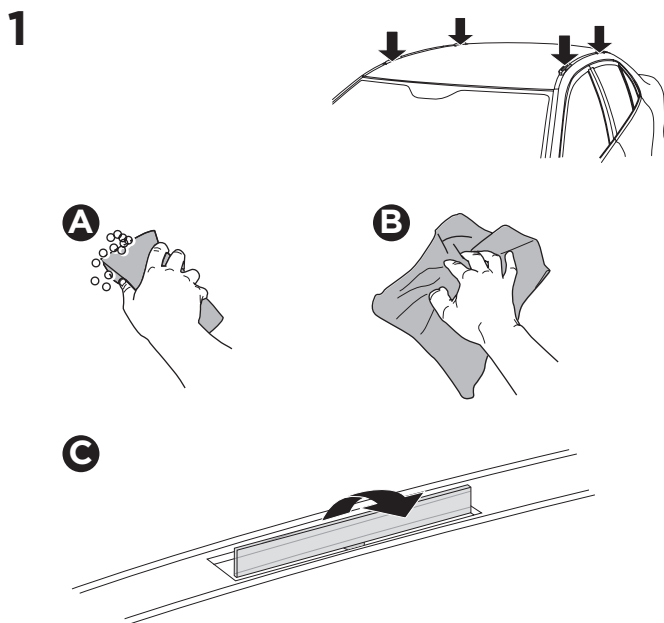

## Kit 187132

AUDI e-tron GT, 4-dr Sedan, 21-

ISO 11154-E

This kit is only for vehicles with fixpoint mounting.

3

4

5

i