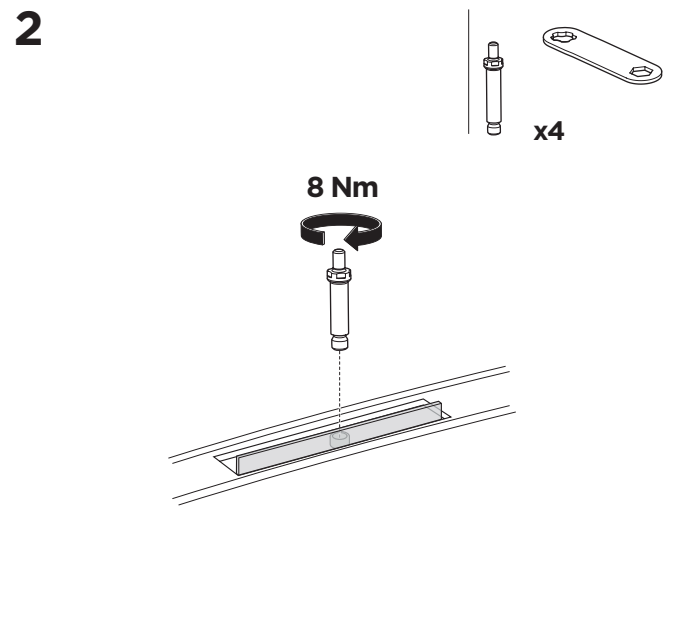

## Kit 187132

AUDI e-tron GT, 4-dr Sedan, 21-

ISO 11154-E

This kit is only for vehicles with fixpoint mounting.

3

4

5

i