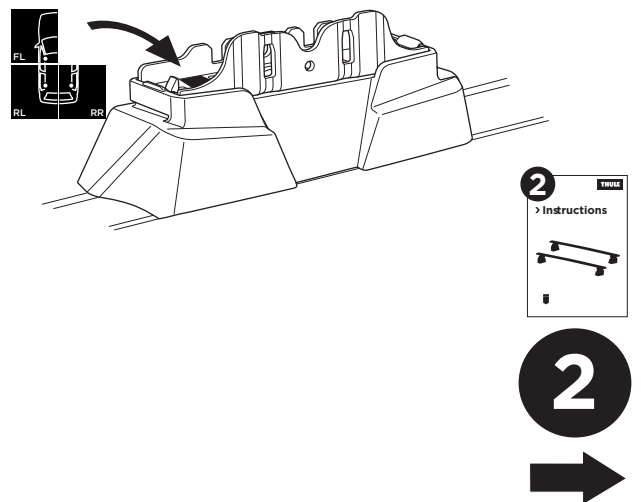

## Kit 187132

AUDI e-tron GT, 4-dr Sedan, 21-

ISO 11154-E

This kit is only for vehicles with fixpoint mounting.

3

4

5

i