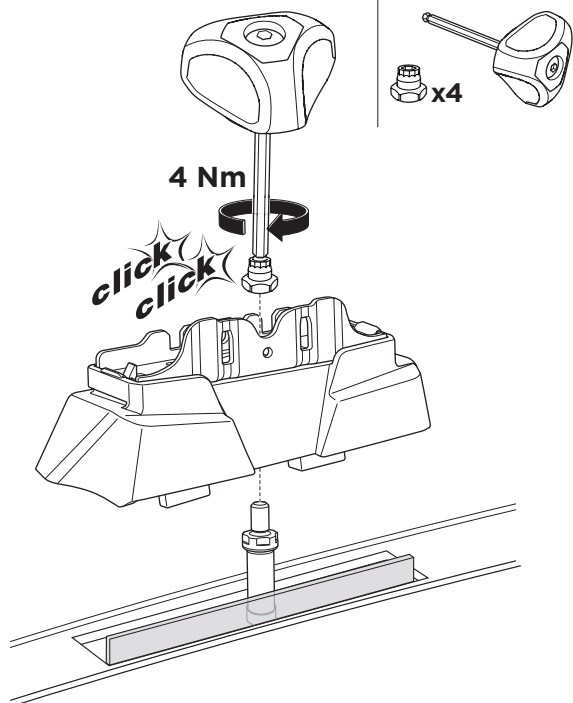

## Kit 187132

AUDI e-tron GT, 4-dr Sedan, 21-

ISO 11154-E

This kit is only for vehicles with fixpoint mounting.

3

4

5

i