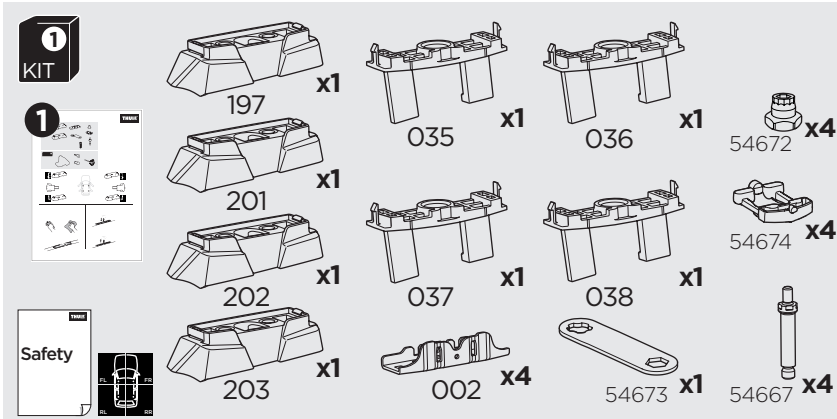

## Kit 187132

AUDI e-tron GT, 4-dr Sedan, 21-

ISO 11154-E

This kit is only for vehicles with fixpoint mounting.

3

4

5

i