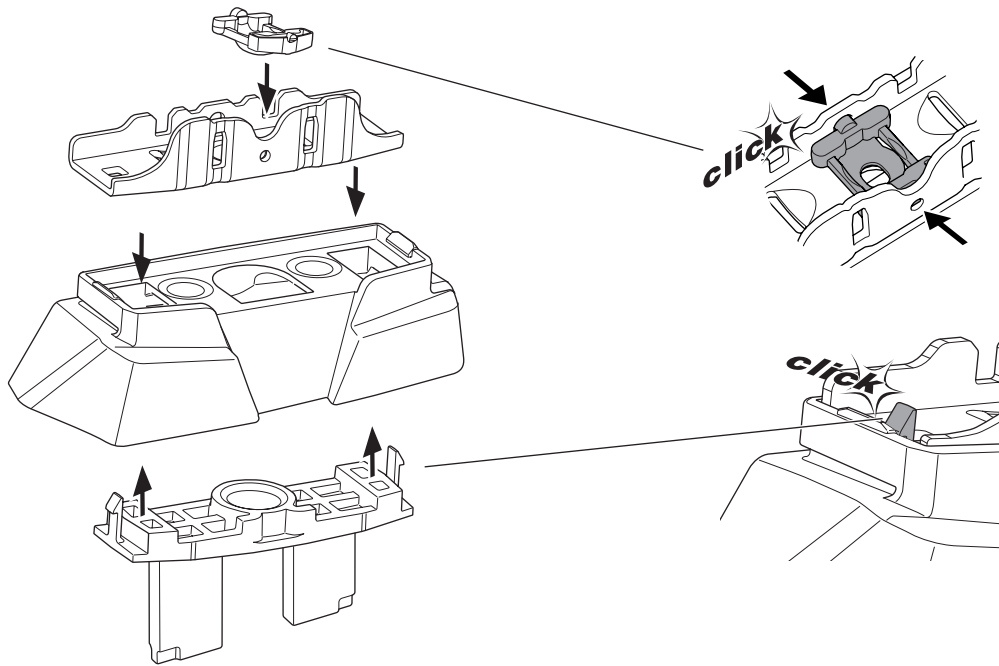

## Kit 187140

MERCEDES EQE, 4-dr Sedan, 22-

ISO 11154-E

This kit is only for vehicles with fixpoint mounting.

3

4

5

i