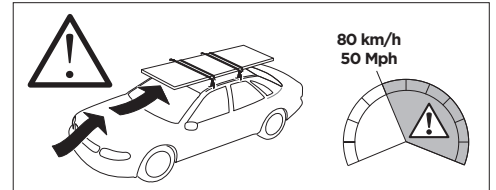

## Kit 187140

MERCEDES EQE, 4-dr Sedan, 22-

ISO 11154-E

This kit is only for vehicles with fixpoint mounting.

3

4

5

i