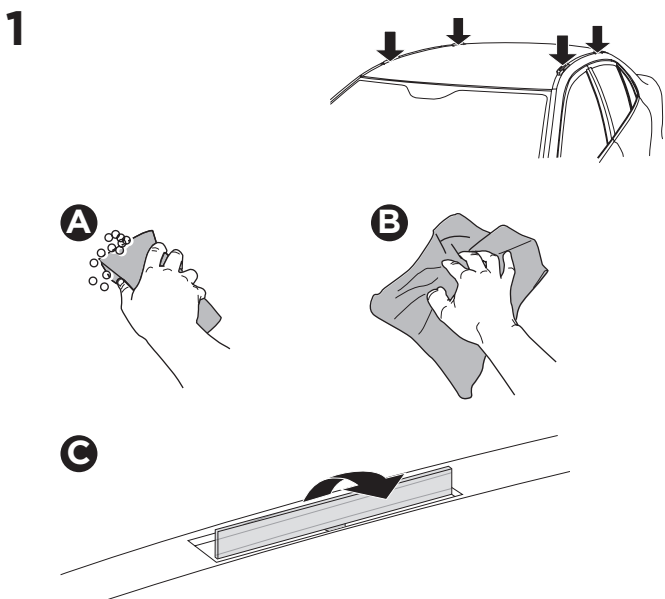

## Kit 187140

MERCEDES EQE, 4-dr Sedan, 22-

ISO 11154-E

This kit is only for vehicles with fixpoint mounting.

3

4

5

i