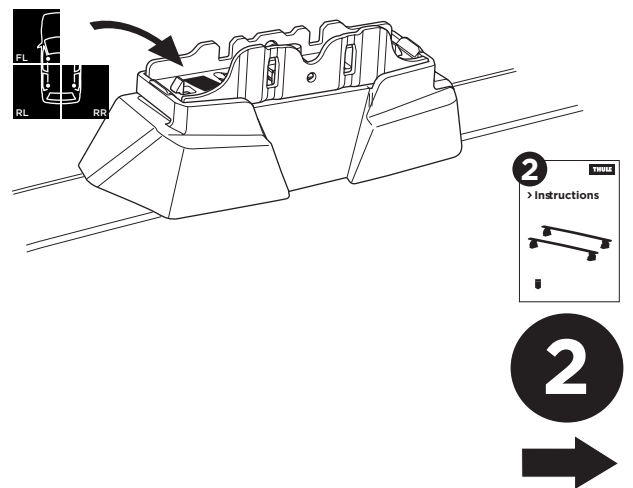

## Kit 187140

MERCEDES EQE, 4-dr Sedan, 22-

ISO 11154-E

This kit is only for vehicles with fixpoint mounting.

3

4

5

i