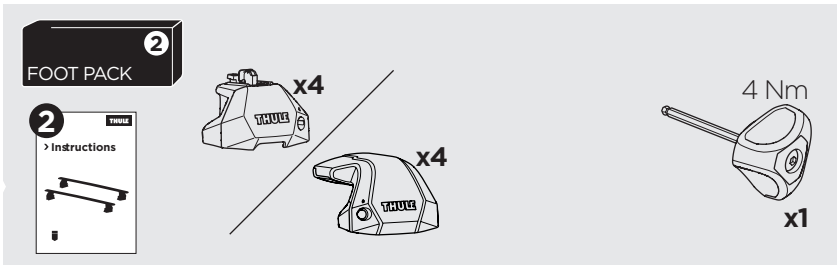

## Kit 187140

MERCEDES EQE, 4-dr Sedan, 22-

ISO 11154-E

This kit is only for vehicles with fixpoint mounting.

3

4

5

i