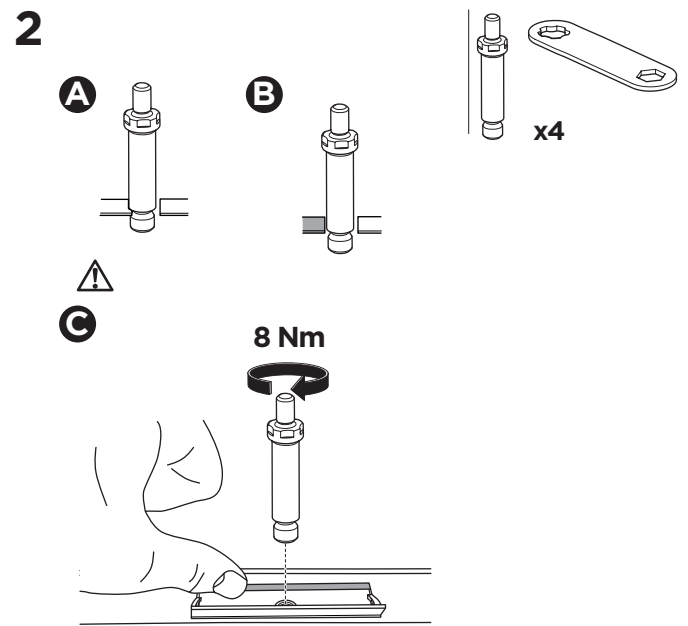

## Kit 187140

MERCEDES EQE, 4-dr Sedan, 22-

ISO 11154-E

This kit is only for vehicles with fixpoint mounting.

3

4

5

i