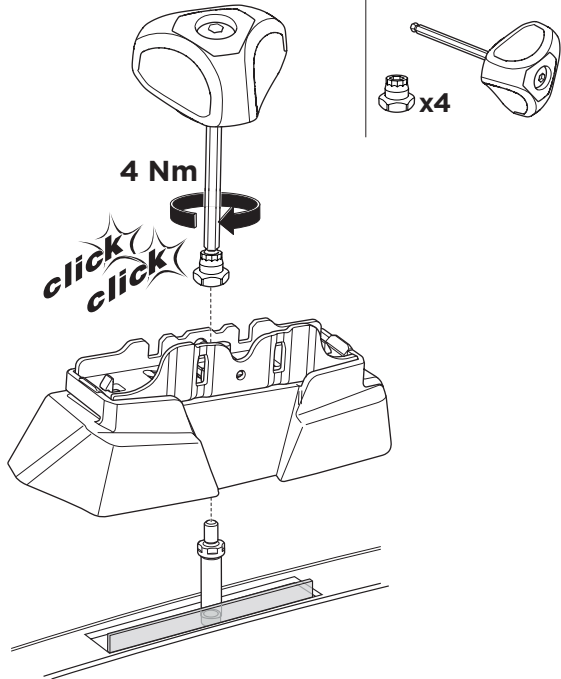

## Kit 187140

MERCEDES EQE, 4-dr Sedan, 22-

ISO 11154-E

This kit is only for vehicles with fixpoint mounting.

3

4

5

i