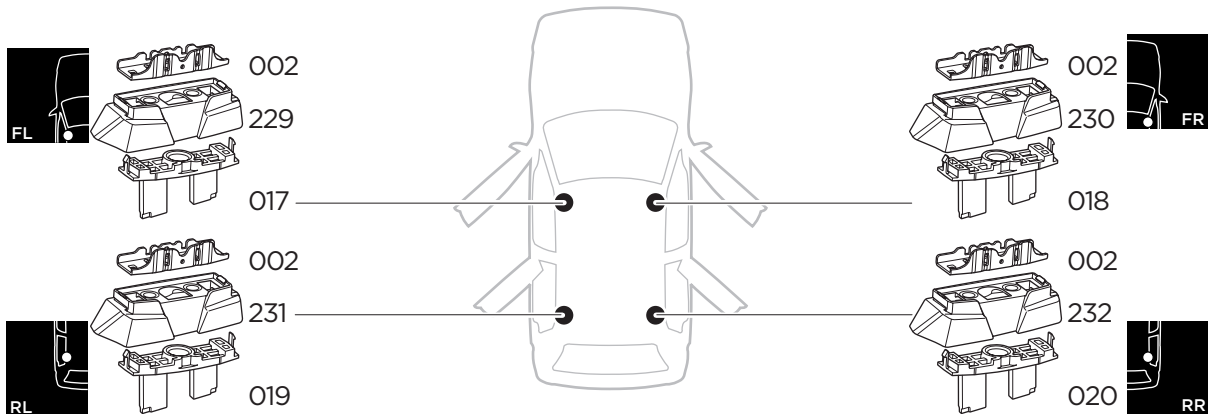

## Kit 187140

MERCEDES EQE, 4-dr Sedan, 22-

ISO 11154-E

This kit is only for vehicles with fixpoint mounting.

3

4

5

i