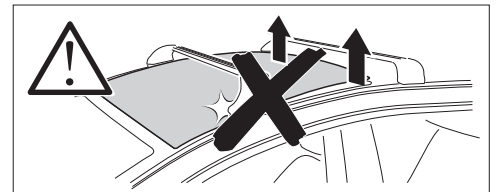

## Kit 187140

MERCEDES EQE, 4-dr Sedan, 22-

ISO 11154-E

This kit is only for vehicles with fixpoint mounting.

3

4

5

i