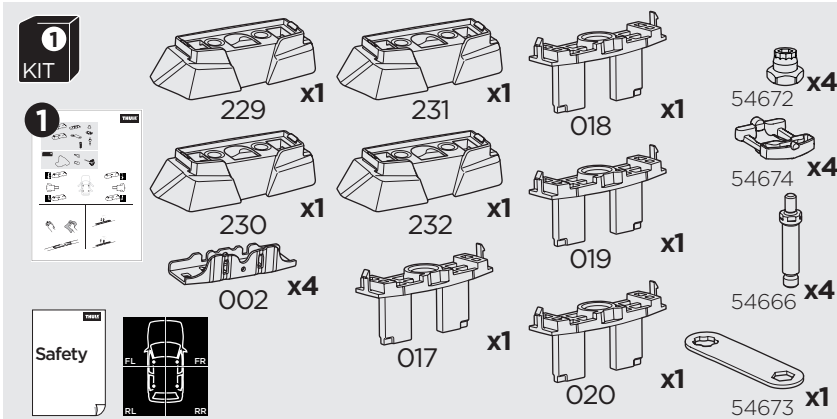

## Kit 187140

MERCEDES EQE, 4-dr Sedan, 22-

ISO 11154-E

This kit is only for vehicles with fixpoint mounting.

3

4

5

i