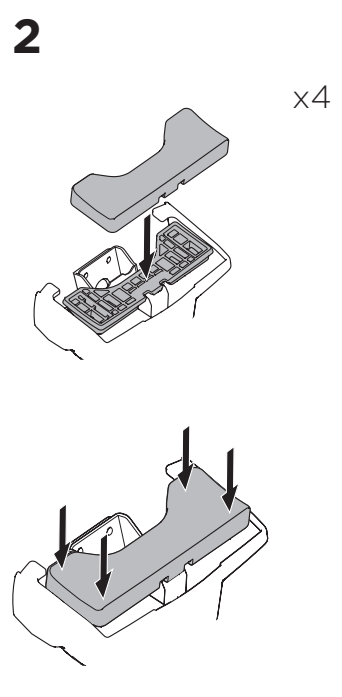

1

Kit 145272

HYUNDAI i10, 5-dr Hatchback, 20-

ISO 11154-E

THULE WingBar Evo	THULE WingBar Edge	THULE WingBar	THULE SquareBar Evo	Evo X (scale)	Edge X (scale)
HYUNDAI i10, 5-dr Hatchback, 20-				37	E

THULE ProBar Evo	THULE SlideBar Evo	X (mm/inch)		
HYUNDAI i10, 5-dr Hatchback, 20-		1021 mm / 40 1/4"		

THULE WingBar Evo	THULE WingBar Edge	THULE WingBar	THULE SquareBar Evo	Evo Y (scale)	Edge Y (scale)
HYUNDAI i10, 5-dr Hatchback, 20-				33,5	L

THULE ProBar Evo	THULE SlideBar Evo	Y (mm/inch)		
HYUNDAI i10, 5-dr Hatchback, 20-		986 mm / 38 7/8"		

	W (mm/inch)	Z (mm/inch)
HYUNDAI i10, 5-dr Hatchback, 20-	700 mm / 27 1/2"	240 mm / 9 1/2"