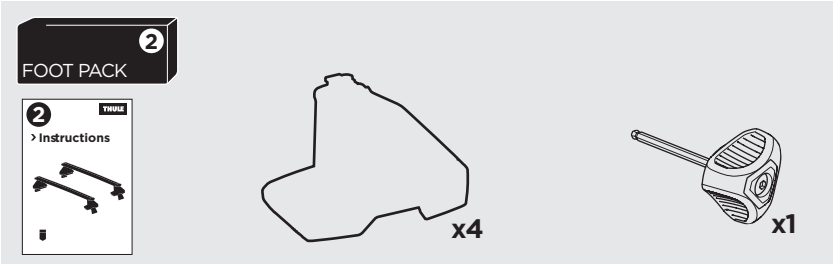

1

Kit 145272

HYUNDAI i10, 5-dr Hatchback, 20-

ISO 11154-E

THULE WingBar Evo	THULE WingBar Edge	THULE WingBar	THULE SquareBar Evo	Evo X (scale)	Edge X (scale)
HYUNDAI i10, 5-dr Hatchback, 20-				37	E

THULE ProBar Evo	THULE SlideBar Evo	X (mm/inch)		
HYUNDAI i10, 5-dr Hatchback, 20-		1021 mm / 40 1/4"		

THULE WingBar Evo	THULE WingBar Edge	THULE WingBar	THULE SquareBar Evo	Evo Y (scale)	Edge Y (scale)
HYUNDAI i10, 5-dr Hatchback, 20-				33,5	L

THULE ProBar Evo	THULE SlideBar Evo	Y (mm/inch)		
HYUNDAI i10, 5-dr Hatchback, 20-		986 mm / 38 7/8"		

	W (mm/inch)	Z (mm/inch)
HYUNDAI i10, 5-dr Hatchback, 20-	700 mm / 27 1/2"	240 mm / 9 1/2"