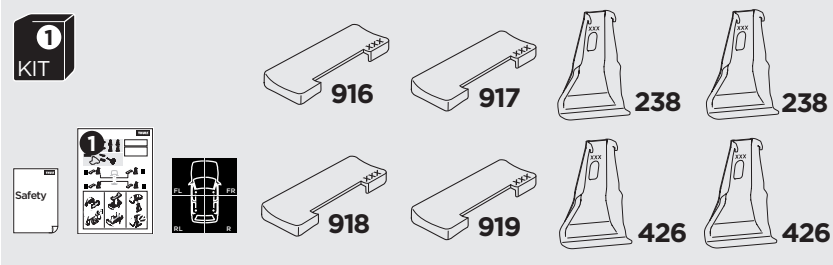

1

Kit 145272

HYUNDAI i10, 5-dr Hatchback, 20-

ISO 11154-E

THULE WingBar Evo	THULE WingBar Edge	THULE WingBar	THULE SquareBar Evo	Evo X (scale)	Edge X (scale)
HYUNDAI i10, 5-dr Hatchback, 20-				37	E

THULE ProBar Evo	THULE SlideBar Evo	X (mm/inch)		
HYUNDAI i10, 5-dr Hatchback, 20-		1021 mm / 40 1/4"		

THULE WingBar Evo	THULE WingBar Edge	THULE WingBar	THULE SquareBar Evo	Evo Y (scale)	Edge Y (scale)
HYUNDAI i10, 5-dr Hatchback, 20-				33,5	L

THULE ProBar Evo	THULE SlideBar Evo	Y (mm/inch)		
HYUNDAI i10, 5-dr Hatchback, 20-		986 mm / 38 7/8"		

	W (mm/inch)	Z (mm/inch)
HYUNDAI i10, 5-dr Hatchback, 20-	700 mm / 27 1/2"	240 mm / 9 1/2"