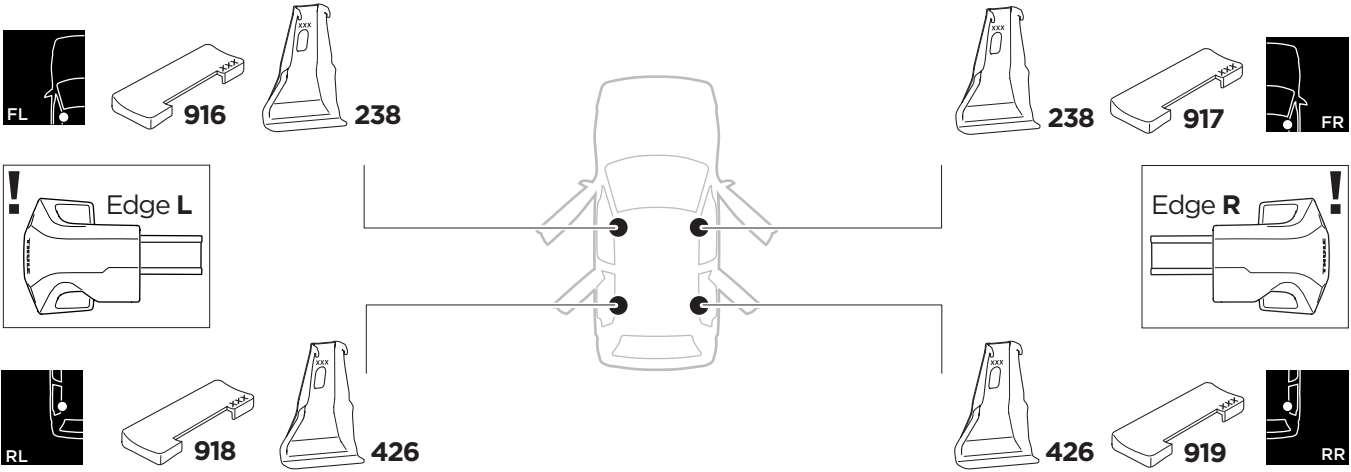

1

Kit 145272

HYUNDAI i10, 5-dr Hatchback, 20-

ISO 11154-E

THULE WingBar Evo	THULE WingBar Edge	THULE WingBar	THULE SquareBar Evo	Evo X (scale)	Edge X (scale)
HYUNDAI i10, 5-dr Hatchback, 20-				37	E

THULE ProBar Evo	THULE SlideBar Evo	X (mm/inch)		
HYUNDAI i10, 5-dr Hatchback, 20-		1021 mm / 40 1/4"		

THULE WingBar Evo	THULE WingBar Edge	THULE WingBar	THULE SquareBar Evo	Evo Y (scale)	Edge Y (scale)
HYUNDAI i10, 5-dr Hatchback, 20-				33,5	L

THULE ProBar Evo	THULE SlideBar Evo	Y (mm/inch)		
HYUNDAI i10, 5-dr Hatchback, 20-		986 mm / 38 7/8"		

	W (mm/inch)	Z (mm/inch)
HYUNDAI i10, 5-dr Hatchback, 20-	700 mm / 27 1/2"	240 mm / 9 1/2"