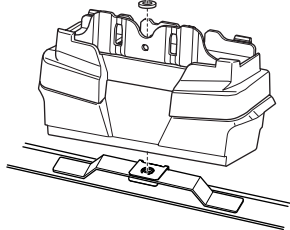

M6x55 mm

x2

x2

x1

8 Nm

x2

This kit is only for vehicles with fixpoint mounting and without glass roof.

**Kit 187010**