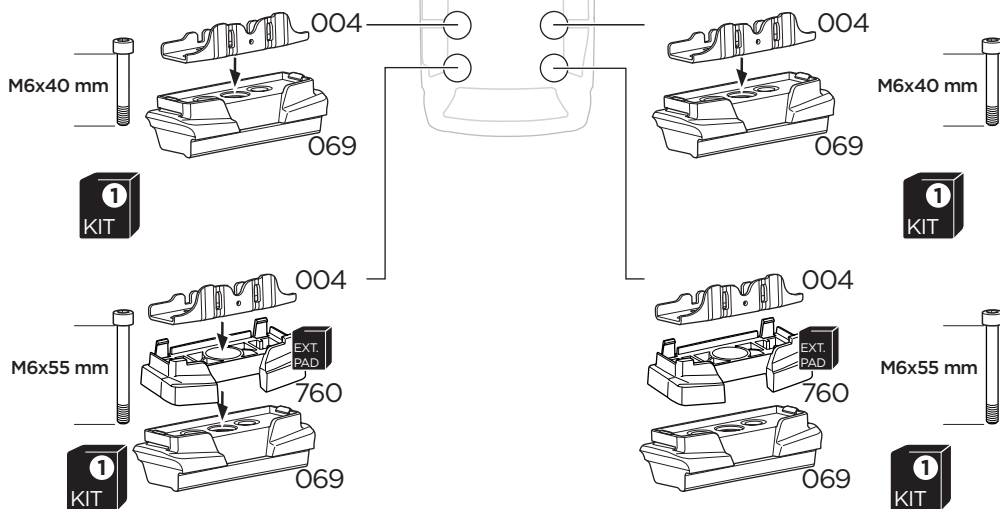

M6x55 mm

x2

x2

x1

8 Nm

x2

This kit is only for vehicles with fixpoint mounting and without glass roof.

**Kit 187010**

**i**

2

Kit 187010

3

4

x2

**5**

M6x55 mm