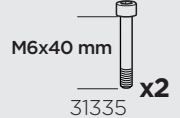

M6x55 mm

x2

x2

x1

8 Nm

x2

This kit is only for vehicles with fixpoint mounting and without glass roof.

**Kit 187010**