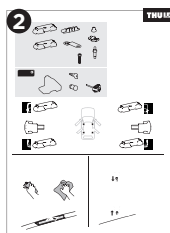

2

Kit 187010