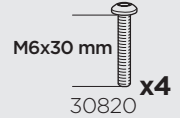

M6x55 mm

x2

x2

x1

8 Nm

x2

This kit is only for vehicles with fixpoint mounting and without glass roof.

**Kit 187010**