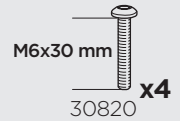

This kit is only for vehicles with fixpoint mounting and without glass roof.

1
KIT

2
KIT

Kit 187010

EXT.
PAD

i

2
KIT

Kit 187010

2
KIT

Kit 187010

1
KIT