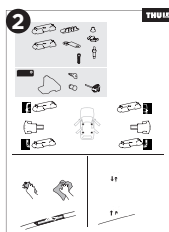

**Kit 187010**

**1**  
KIT

1

2

Kit 187010

3

x2

4

M6x55 mm

x2

x2

x1

8 Nm

x2

This kit is only for vehicles with fixpoint mounting and without glass roof.

**Kit 187010**