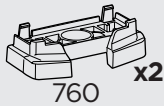

+ 
 10,5 kg = Max: 100 kg  
 21,1 lbs / 220 lbs

+ 
 14 kg = Max: 150 kg  
 30,8 lbs / 330 lbs

Max 130 km/h  
 80 Mph

80 km/h  
 50 Mph

ISO 11154-E

THULE.COM

This kit is only for vehicles with fixpoint mounting and without glass roof.

**1**  
KIT

**2**  
KIT

**Kit 187010**

EXT.  
PAD

**i**

**2**  
KIT

**Kit 187010**

**2**  
KIT

**Kit 187010**

**1**  
KIT

1

2

Kit 187010

3

x2

4