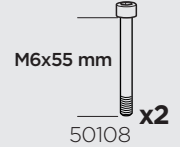

This kit is only for vehicles with fixpoint mounting and without glass roof.

1
KIT

2
KIT

Kit 187010

EXT.
PAD

i

2
KIT

Kit 187010

2
KIT

Kit 187010

1
KIT