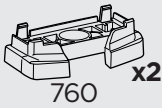

M6x55 mm

x2

x2

x1

8 Nm

x2

This kit is only for vehicles with fixpoint mounting and without glass roof.

**Kit 187010**