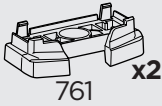

**1**  
KIT

**Safety**

004 x4

019 x4

50229 x1

45 mm  
51344 x2

65 mm  
50604 x2

**i**

**2**

**3**

**DACIA Dokker, 4-dr Van, 12-  
RENAULT Express, 4-dr Van, 21-  
This kit is only for vehicles with fixpoint mounting.**

**1**  
KIT

**Safety**

**EXT. PAD**

**x2**

**i**

**2**

**3**

NISSAN NV250, 5-dr Van, 19-21

RENAULT Kangoo Maxi, 5-dr Van, 10-21

This kit is only for vehicles with fixpoint mounting.

**1**  
KIT

Safety

004 x4

019 x4

50229

x1

x2

45 mm

51344

x2

65 mm