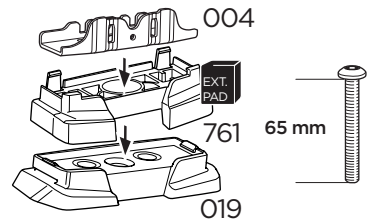

**1**  
KIT

**Safety**

004 x4

019 x4

50229 x1

45 mm  
51344 x2

65 mm  
50604 x2

**i**

**2**

**3**

**DACIA Dokker, 4-dr Van, 12-  
RENAULT Express, 4-dr Van, 21-  
This kit is only for vehicles with fixpoint mounting.**

**1**  
KIT

**Safety**

**EXT. PAD**

**x2**

**i**

019 x4

50229

x1

x2

45 mm

51344

x2

65 mm