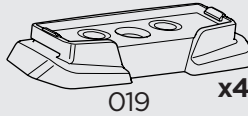

**1**  
KIT

**Safety**

004 x4

019 x4

50229 x1

45 mm  
51344 x2

65 mm  
50604 x2

**i**

**2**

**3**

**DACIA Dokker, 4-dr Van, 12-  
RENAULT Express, 4-dr Van, 21-  
This kit is only for vehicles with fixpoint mounting.**

**1**  
KIT

**Safety**

**EXT. PAD**

**x2**

**i**

**2**

**3**

NISSAN NV250, 5-dr Van, 19-21

RENAULT Kangoo Maxi, 5-dr Van, 10-21

This kit is only for vehicles with fixpoint mounting.

**1**  
KIT

Safety

004 x4