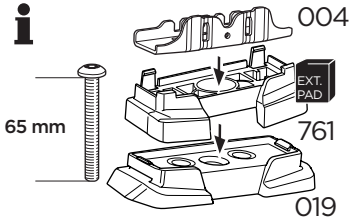

**1**  
KIT

**Safety**

004 x4

019 x4

50229 x1

45 mm  
51344 x2

65 mm  
50604 x2

**i**

**2**

**3**

**DACIA Dokker, 4-dr Van, 12-  
RENAULT Express, 4-dr Van, 21-  
This kit is only for vehicles with fixpoint mounting.**

**1**  
KIT

**Safety**

**EXT. PAD**

**x2**

**i**