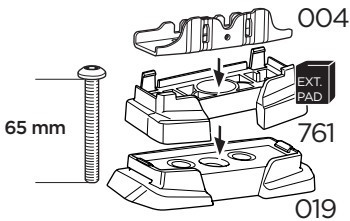

**1**  
KIT

**Safety**

004 x4

019 x4

50229 x1

45 mm  
51344 x2

65 mm  
50604 x2

**i**

**2**

**3**

**DACIA Dokker, 4-dr Van, 12-  
RENAULT Express, 4-dr Van, 21-  
This kit is only for vehicles with fixpoint mounting.**

**1**  
KIT

**Safety**

**EXT. PAD**

**x2**

**i**