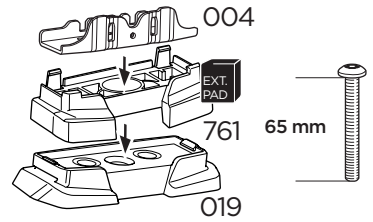

**1**  
KIT

**Safety**

004 x4

019 x4

50229 x1

45 mm  
51344 x2

65 mm  
50604 x2

**i**

**2**

**3**

**DACIA Dokker, 4-dr Van, 12-  
RENAULT Express, 4-dr Van, 21-  
This kit is only for vehicles with fixpoint mounting.**

**1**  
KIT

**Safety**

**EXT. PAD**

**x2**

**i**

019 x4

50229

x1

x2

45 mm

51344

x2

65 mm