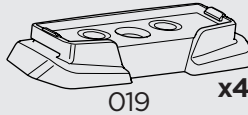

**2**

**3**

NISSAN NV250, 5-dr Van, 19-21

RENAULT Kangoo Maxi, 5-dr Van, 10-21

This kit is only for vehicles with fixpoint mounting.

**1**  
KIT

Safety

004 x4

019 x4

50229

x1

x2

45 mm

51344

x2

65 mm