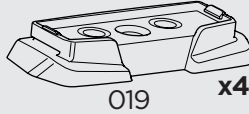

 + 
 
 = Max: 100 kg / 220 lbs  
 7 kg / 15,4 lbs

 + 
 
 = Max: 150 kg / 330 lbs  
 10,5 kg / 21,1 lbs

 Max 130 km/h / 80 Mph

 80 km/h / 50 Mph

ISO 11154-E

This kit is only for vehicles with fixpoint mounting.

**1**  
KIT

**Safety**

004 x4

019 x4

50229 x1

45 mm  
51344 x2

65 mm  
50604 x2

**i**