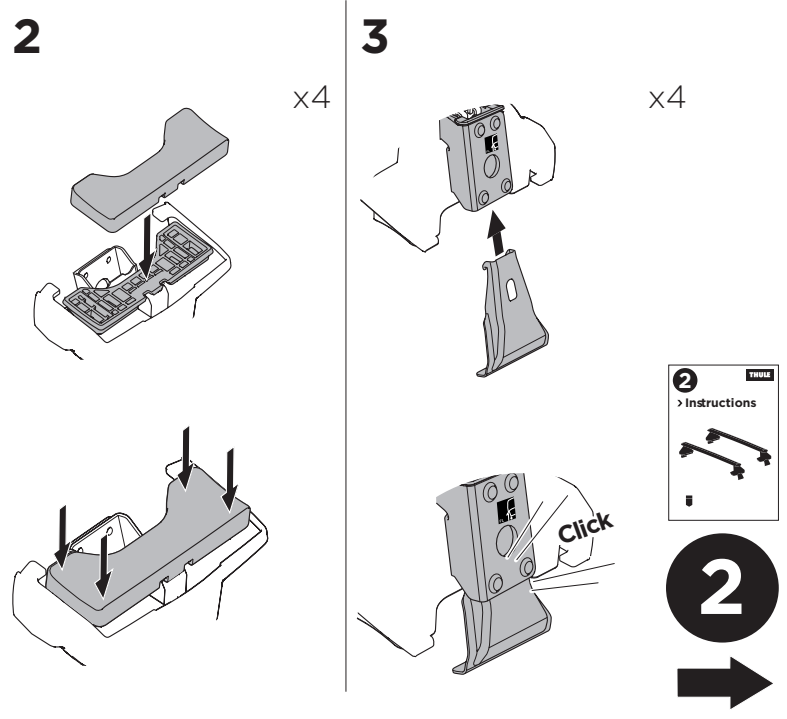

1

Kit 145227

SUZUKI Ertiga, 5-dr MPV, 19-
TOYOTA Rumion, 5-dr MPV, 19-

ISO 11154-E

THULE WingBar Evo	THULE WingBar Edge	THULE WingBar	THULE SquareBar Evo	Evo X (scale)	Edge X (scale)
SUZUKI Ertiga, 5-dr MPV, 19-				44,5	H
TOYOTA Rumion, 5-dr MPV, 19-				44,5	H

THULE ProBar Evo	THULE SlideBar Evo	Y (mm/inch)
SUZUKI Ertiga, 5-dr MPV, 19-		1096 mm / 43 1/8"
TOYOTA Rumion, 5-dr MPV, 19-		1096 mm / 43 1/8"

THULE WingBar Evo	THULE WingBar Edge	THULE WingBar	THULE SquareBar Evo	Evo Y (scale)	Edge Y (scale)
SUZUKI Ertiga, 5-dr MPV, 19-				37,0	E
TOYOTA Rumion, 5-dr MPV, 19-				37,0	E

THULE ProBar Evo	THULE SlideBar Evo	Y (mm/inch)
SUZUKI Ertiga, 5-dr MPV, 19-		1021 mm / 40 1/4"
TOYOTA Rumion, 5-dr MPV, 19-		1021 mm / 40 1/4"

	W (mm/inch)	Z (mm/inch)
SUZUKI Ertiga, 5-dr MPV, 19-	700 mm / 27 1/2"	610 mm / 24"
TOYOTA Rumion, 5-dr MPV, 19-	700 mm / 27 1/2"	610 mm / 24"