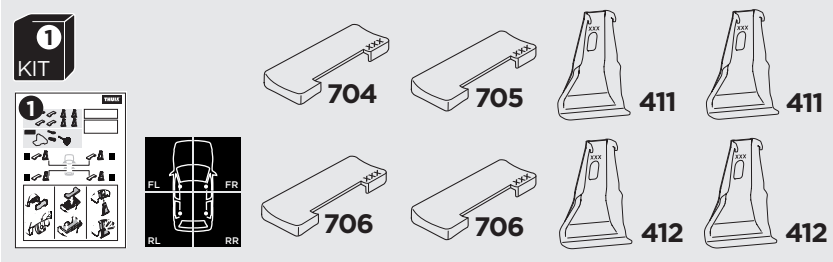

1

Kit 145227

SUZUKI Ertiga, 5-dr MPV, 19-
TOYOTA Rumion, 5-dr MPV, 19-

ISO 11154-E

THULE WingBar Evo	THULE WingBar Edge	THULE WingBar	THULE SquareBar Evo	Evo X (scale)	Edge X (scale)
SUZUKI Ertiga, 5-dr MPV, 19-				44,5	H
TOYOTA Rumion, 5-dr MPV, 19-				44,5	H

THULE ProBar Evo	THULE SlideBar Evo	Y (mm/inch)
SUZUKI Ertiga, 5-dr MPV, 19-		1096 mm / 43 1/8"
TOYOTA Rumion, 5-dr MPV, 19-		1096 mm / 43 1/8"

THULE WingBar Evo	THULE WingBar Edge	THULE WingBar	THULE SquareBar Evo	Evo Y (scale)	Edge Y (scale)
SUZUKI Ertiga, 5-dr MPV, 19-				37,0	E
TOYOTA Rumion, 5-dr MPV, 19-				37,0	E

THULE ProBar Evo	THULE SlideBar Evo	Y (mm/inch)
SUZUKI Ertiga, 5-dr MPV, 19-		1021 mm / 40 1/4"
TOYOTA Rumion, 5-dr MPV, 19-		1021 mm / 40 1/4"

	W (mm/inch)	Z (mm/inch)
SUZUKI Ertiga, 5-dr MPV, 19-	700 mm / 27 1/2"	610 mm / 24"
TOYOTA Rumion, 5-dr MPV, 19-	700 mm / 27 1/2"	610 mm / 24"