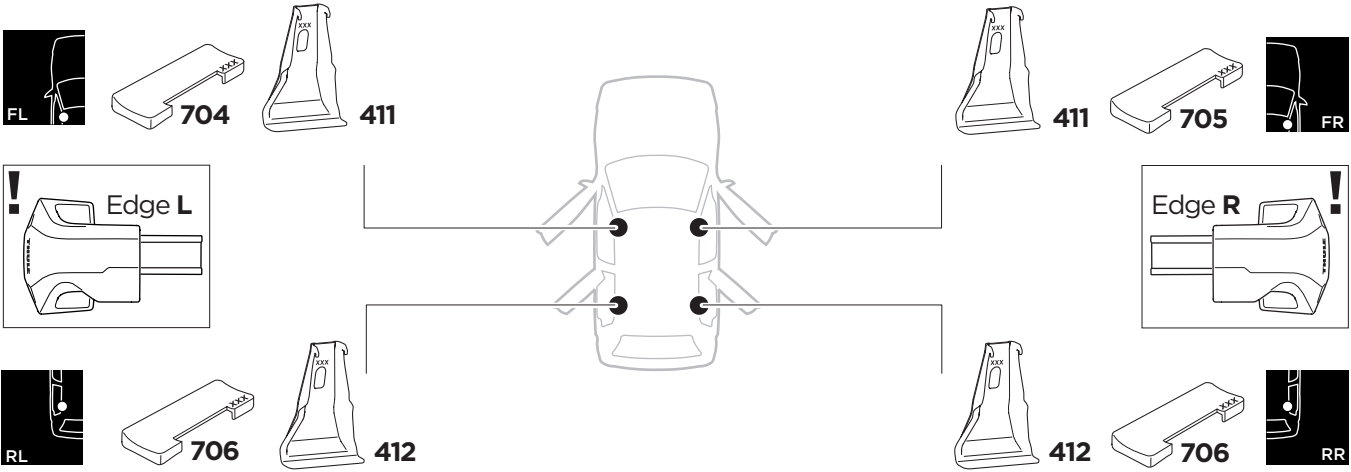

1

Kit 145227

SUZUKI Ertiga, 5-dr MPV, 19-
TOYOTA Rumion, 5-dr MPV, 19-

ISO 11154-E

THULE WingBar Evo	THULE WingBar Edge	THULE WingBar	THULE SquareBar Evo	Evo X (scale)	Edge X (scale)
SUZUKI Ertiga, 5-dr MPV, 19-				44,5	H
TOYOTA Rumion, 5-dr MPV, 19-				44,5	H

THULE ProBar Evo	THULE SlideBar Evo	Y (mm/inch)
SUZUKI Ertiga, 5-dr MPV, 19-		1096 mm / 43 1/8"
TOYOTA Rumion, 5-dr MPV, 19-		1096 mm / 43 1/8"

THULE WingBar Evo	THULE WingBar Edge	THULE WingBar	THULE SquareBar Evo	Evo Y (scale)	Edge Y (scale)
SUZUKI Ertiga, 5-dr MPV, 19-				37,0	E
TOYOTA Rumion, 5-dr MPV, 19-				37,0	E

THULE ProBar Evo	THULE SlideBar Evo	Y (mm/inch)
SUZUKI Ertiga, 5-dr MPV, 19-		1021 mm / 40 1/4"
TOYOTA Rumion, 5-dr MPV, 19-		1021 mm / 40 1/4"

	W (mm/inch)	Z (mm/inch)
SUZUKI Ertiga, 5-dr MPV, 19-	700 mm / 27 1/2"	610 mm / 24"
TOYOTA Rumion, 5-dr MPV, 19-	700 mm / 27 1/2"	610 mm / 24"