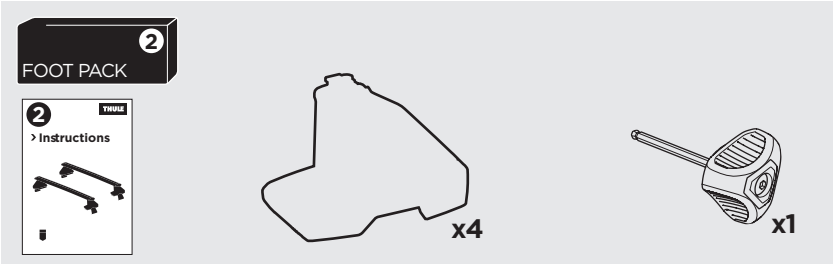

1

Kit 145327

CITROËN C5 X, 5-dr Hatchback, 22-

ISO 11154-E

THULE WingBar Evo	THULE WingBar Edge	THULE WingBar	THULE SquareBar Evo	Evo X (scale)	Edge X (scale)
CITROËN C5 X, 5-dr Hatchback, 22-				38	C
THULE ProBar Evo	THULE SlideBar Evo				X (mm/inch)
CITROËN C5 X, 5-dr Hatchback, 22-				1031 mm / 40 5/8"	

THULE WingBar Evo	THULE WingBar Edge	THULE WingBar	THULE SquareBar Evo	Evo Y (scale)	Edge Y (scale)
CITROËN C5 X, 5-dr Hatchback, 22-				32,5	N
THULE ProBar Evo	THULE SlideBar Evo				Y (mm/inch)
CITROËN C5 X, 5-dr Hatchback, 22-				976 mm / 38 3/8"	

	W (mm/inch)	Z (mm/inch)
CITROËN C5 X, 5-dr Hatchback, 22-	723 mm / 28 1/2"	285 mm / 11 1/4"