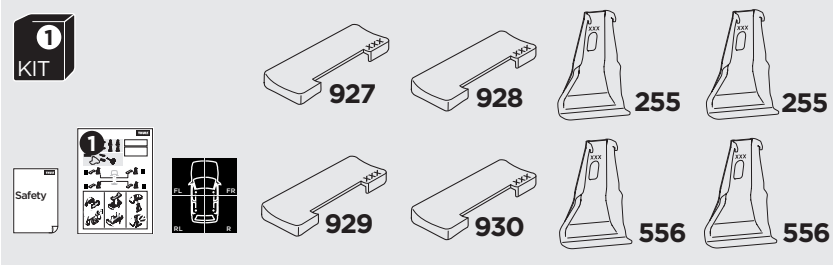

1

Kit 145327

CITROËN C5 X, 5-dr Hatchback, 22-

ISO 11154-E

THULE WingBar Evo	THULE WingBar Edge	THULE WingBar	THULE SquareBar Evo	Evo X (scale)	Edge X (scale)
CITROËN C5 X, 5-dr Hatchback, 22-				38	C
THULE ProBar Evo	THULE SlideBar Evo				X (mm/inch)
CITROËN C5 X, 5-dr Hatchback, 22-				1031 mm / 40 5/8"	

THULE WingBar Evo	THULE WingBar Edge	THULE WingBar	THULE SquareBar Evo	Evo Y (scale)	Edge Y (scale)
CITROËN C5 X, 5-dr Hatchback, 22-				32,5	N
THULE ProBar Evo	THULE SlideBar Evo				Y (mm/inch)
CITROËN C5 X, 5-dr Hatchback, 22-				976 mm / 38 3/8"	

	W (mm/inch)	Z (mm/inch)
CITROËN C5 X, 5-dr Hatchback, 22-	723 mm / 28 1/2"	285 mm / 11 1/4"