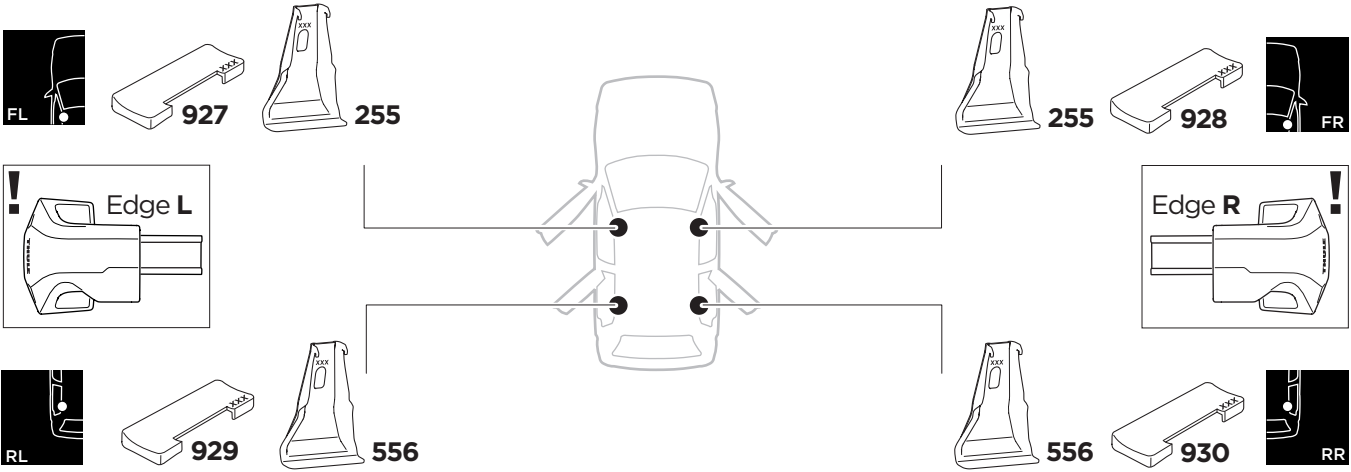

1

Kit 145327

CITROËN C5 X, 5-dr Hatchback, 22-

ISO 11154-E

THULE WingBar Evo	THULE WingBar Edge	THULE WingBar	THULE SquareBar Evo	Evo X (scale)	Edge X (scale)
CITROËN C5 X, 5-dr Hatchback, 22-				38	C
THULE ProBar Evo	THULE SlideBar Evo				X (mm/inch)
CITROËN C5 X, 5-dr Hatchback, 22-				1031 mm / 40 5/8"	

THULE WingBar Evo	THULE WingBar Edge	THULE WingBar	THULE SquareBar Evo	Evo Y (scale)	Edge Y (scale)
CITROËN C5 X, 5-dr Hatchback, 22-				32,5	N
THULE ProBar Evo	THULE SlideBar Evo				Y (mm/inch)
CITROËN C5 X, 5-dr Hatchback, 22-				976 mm / 38 3/8"	

	W (mm/inch)	Z (mm/inch)
CITROËN C5 X, 5-dr Hatchback, 22-	723 mm / 28 1/2"	285 mm / 11 1/4"