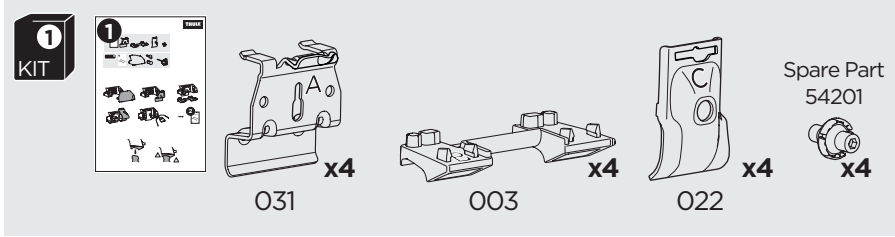

1

Kit 186110

SEAT León ST, 5-dr Estate, 20-
CUPRA León ST, 5-dr Estate, 20-

ISO 11154-E

This kit is only for vehicles with flush railing.

1
Evo

Edge

2