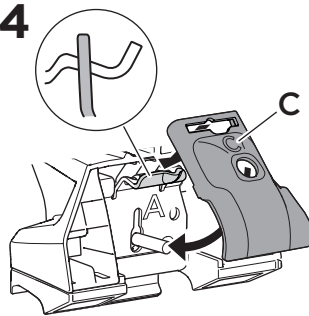

1

Kit 186110

SEAT León ST, 5-dr Estate, 20-
CUPRA León ST, 5-dr Estate, 20-

ISO 11154-E

This kit is only for vehicles with flush railing.

1
Evo

Edge

2

3

4

5

2