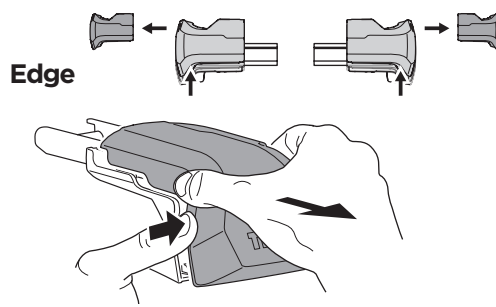

1

Kit 186110

SEAT León ST, 5-dr Estate, 20-
CUPRA León ST, 5-dr Estate, 20-

ISO 11154-E

This kit is only for vehicles with flush railing.

1
Evo

Edge

2