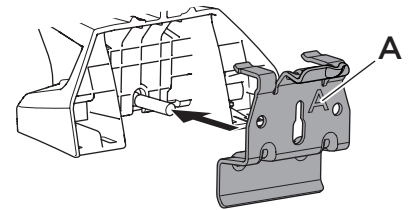

1

Kit 186110

SEAT León ST, 5-dr Estate, 20-
CUPRA León ST, 5-dr Estate, 20-

ISO 11154-E

This kit is only for vehicles with flush railing.

1
Evo

Edge

2