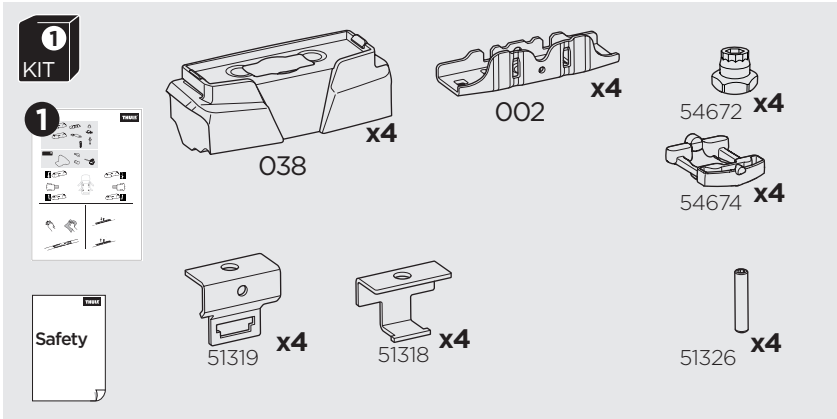

1

Kit 187063

TOYOTA Hi Ace, 5-dr Van, 96-06, 07-12

ISO 11154-E

This kit is only for vehicles with fixpoint mounting.

1