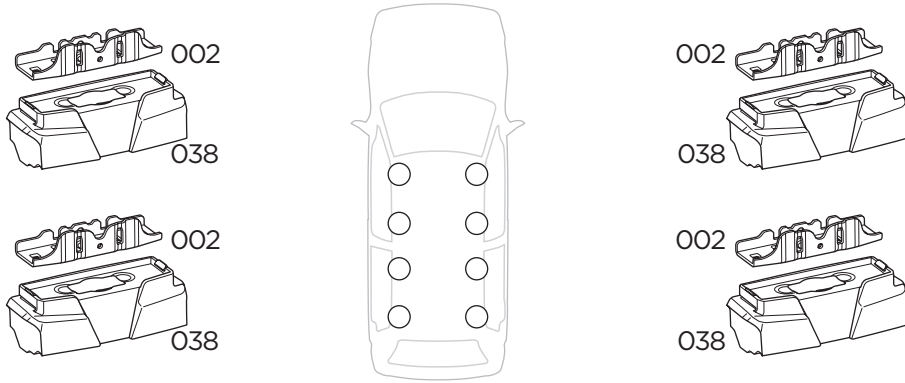

1

Kit 187063

TOYOTA Hi Ace, 5-dr Van, 96-06, 07-12

ISO 11154-E

This kit is only for vehicles with fixpoint mounting.

1