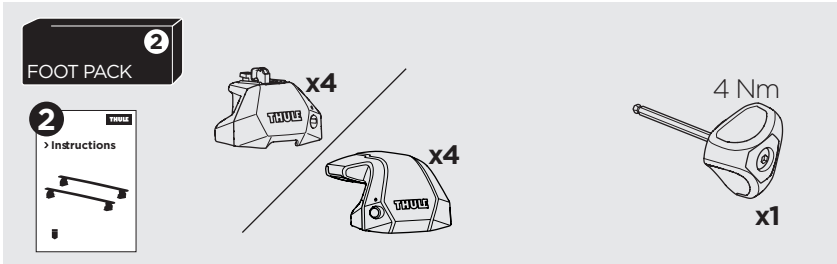

1

Kit 187063

TOYOTA Hi Ace, 5-dr Van, 96-06, 07-12

ISO 11154-E

This kit is only for vehicles with fixpoint mounting.

1