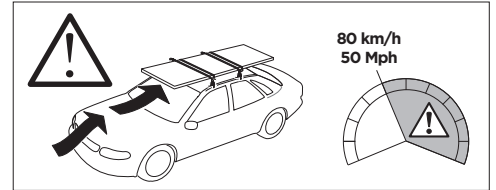

1

Kit 187063

TOYOTA Hi Ace, 5-dr Van, 96-06, 07-12

ISO 11154-E

This kit is only for vehicles with fixpoint mounting.

1