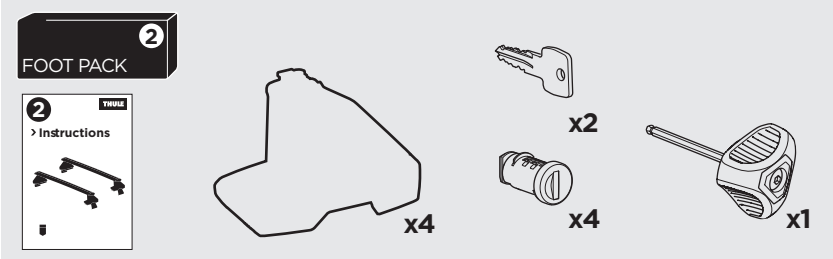

1

Kit 145281

OPEL Astra, 5-dr Hatchback, 10-15

ISO 11154-E

				Evo X (scale)	Edge X (scale)
OPEL Astra, 5-dr Hatchback, 10-15				35,5	H
					X (mm/inch)
OPEL Astra, 5-dr Hatchback, 10-15				1006 mm / 39 5/8"	

				Evo Y (scale)	Edge Y (scale)
OPEL Astra, 5-dr Hatchback, 10-15				28,5	D
					Y (mm/inch)
OPEL Astra, 5-dr Hatchback, 10-15				936 mm / 36 7/8"	

	W (mm/inch)	Z (mm/inch)
OPEL Astra, 5-dr Hatchback, 10-15	710 mm / 28"	270 mm / 10 5/8"