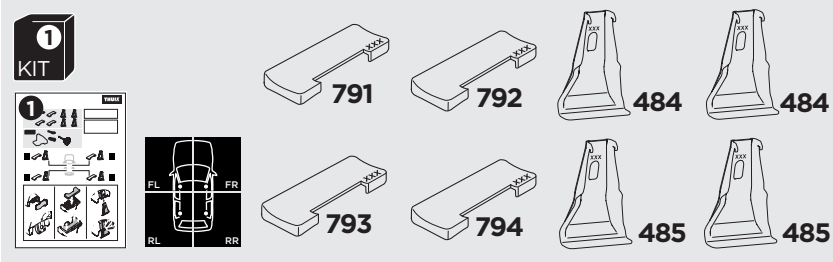

1

Kit 145281

OPEL Astra, 5-dr Hatchback, 10-15

ISO 11154-E

				Evo X (scale)	Edge X (scale)
OPEL Astra, 5-dr Hatchback, 10-15				35,5	H
					X (mm/inch)
OPEL Astra, 5-dr Hatchback, 10-15				1006 mm / 39 5/8"	

				Evo Y (scale)	Edge Y (scale)
OPEL Astra, 5-dr Hatchback, 10-15				28,5	D
					Y (mm/inch)
OPEL Astra, 5-dr Hatchback, 10-15				936 mm / 36 7/8"	

	W (mm/inch)	Z (mm/inch)
OPEL Astra, 5-dr Hatchback, 10-15	710 mm / 28"	270 mm / 10 5/8"