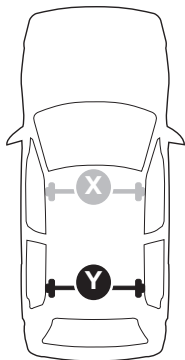

1

Kit 145281

OPEL Astra, 5-dr Hatchback, 10-15

ISO 11154-E

				Evo X (scale)	Edge X (scale)
OPEL Astra, 5-dr Hatchback, 10-15				35,5	H
					X (mm/inch)
OPEL Astra, 5-dr Hatchback, 10-15				1006 mm / 39 5/8"	

				Evo Y (scale)	Edge Y (scale)
OPEL Astra, 5-dr Hatchback, 10-15				28,5	D
					Y (mm/inch)
OPEL Astra, 5-dr Hatchback, 10-15				936 mm / 36 7/8"	

	W (mm/inch)	Z (mm/inch)
OPEL Astra, 5-dr Hatchback, 10-15	710 mm / 28"	270 mm / 10 5/8"