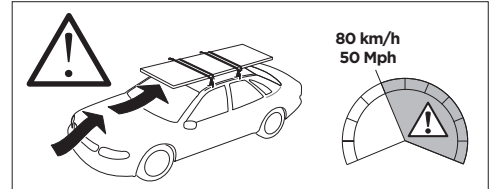

1

Kit 145281

OPEL Astra, 5-dr Hatchback, 10-15

ISO 11154-E

				Evo X (scale)	Edge X (scale)
OPEL Astra, 5-dr Hatchback, 10-15				35,5	H
					X (mm/inch)
OPEL Astra, 5-dr Hatchback, 10-15				1006 mm / 39 5/8"	

				Evo Y (scale)	Edge Y (scale)
OPEL Astra, 5-dr Hatchback, 10-15				28,5	D
					Y (mm/inch)
OPEL Astra, 5-dr Hatchback, 10-15				936 mm / 36 7/8"	

	W (mm/inch)	Z (mm/inch)
OPEL Astra, 5-dr Hatchback, 10-15	710 mm / 28"	270 mm / 10 5/8"