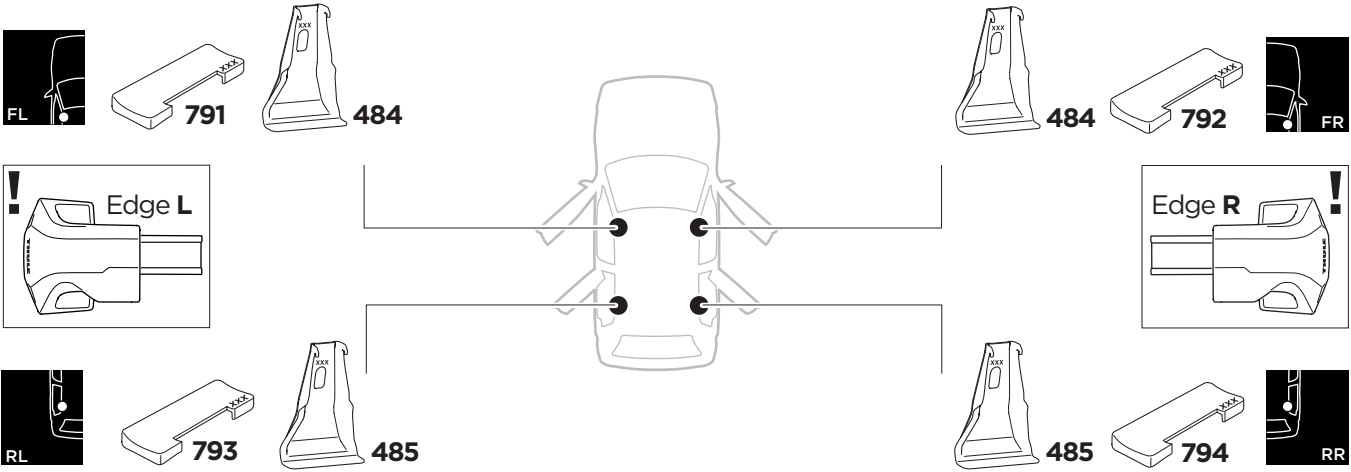

1

Kit 145281

OPEL Astra, 5-dr Hatchback, 10-15

ISO 11154-E

				Evo X (scale)	Edge X (scale)
OPEL Astra, 5-dr Hatchback, 10-15				35,5	H
					X (mm/inch)
OPEL Astra, 5-dr Hatchback, 10-15				1006 mm / 39 5/8"	

				Evo Y (scale)	Edge Y (scale)
OPEL Astra, 5-dr Hatchback, 10-15				28,5	D
					Y (mm/inch)
OPEL Astra, 5-dr Hatchback, 10-15				936 mm / 36 7/8"	

	W (mm/inch)	Z (mm/inch)
OPEL Astra, 5-dr Hatchback, 10-15	710 mm / 28"	270 mm / 10 5/8"