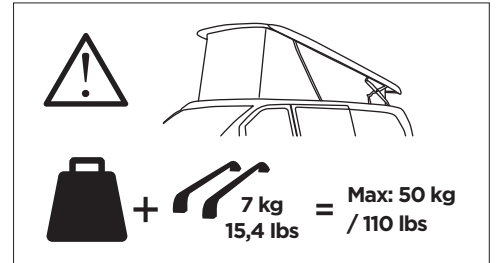

## Kit 187062

MERCEDES Vito, 4-dr Van, 96-03, 04-14  
 MERCEDES V-Class Marco Polo, 4-dr Bus, 14-

ISO 11154-E

This kit is only for vehicles with T-Profile.

1

2

3

4