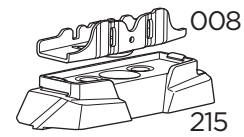

## Kit 187062

MERCEDES Vito, 4-dr Van, 96-03, 04-14  
 MERCEDES V-Class Marco Polo, 4-dr Bus, 14-

ISO 11154-E

This kit is only for vehicles with T-Profile.

1

2

3

4