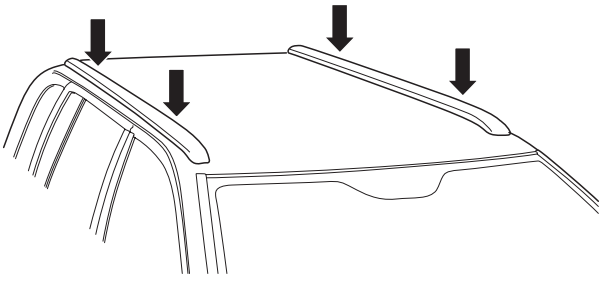

## Kit 187062

MERCEDES Vito, 4-dr Van, 96-03, 04-14  
 MERCEDES V-Class Marco Polo, 4-dr Bus, 14-

ISO 11154-E

This kit is only for vehicles with T-Profile.

1

2

3

4