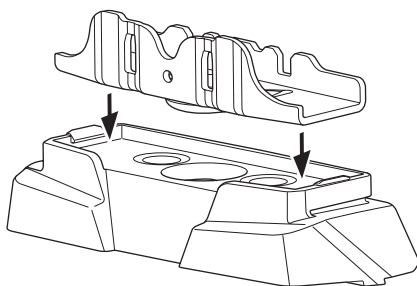

## Kit 187062

MERCEDES Vito, 4-dr Van, 96-03, 04-14  
 MERCEDES V-Class Marco Polo, 4-dr Bus, 14-

ISO 11154-E

This kit is only for vehicles with T-Profile.

1

2

3

4