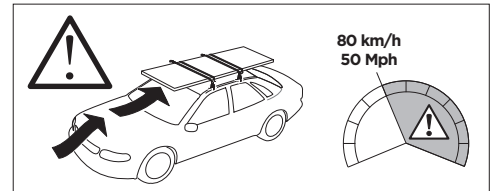

## Kit 187062

MERCEDES Vito, 4-dr Van, 96-03, 04-14  
 MERCEDES V-Class Marco Polo, 4-dr Bus, 14-

ISO 11154-E

This kit is only for vehicles with T-Profile.

1

2

3

4