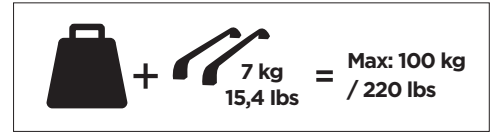

## Kit 187062

MERCEDES Vito, 4-dr Van, 96-03, 04-14  
 MERCEDES V-Class Marco Polo, 4-dr Bus, 14-

ISO 11154-E

This kit is only for vehicles with T-Profile.

1

2

3

4