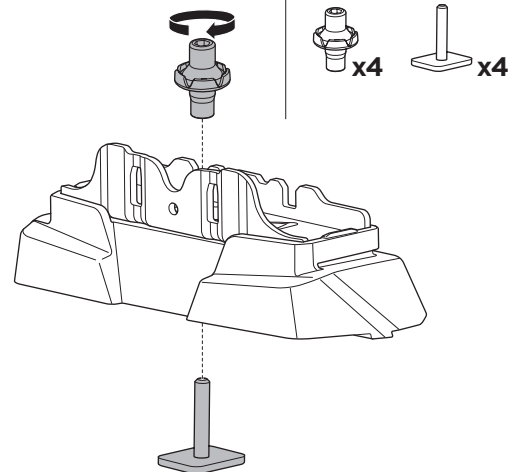

## Kit 187062

MERCEDES Vito, 4-dr Van, 96-03, 04-14  
 MERCEDES V-Class Marco Polo, 4-dr Bus, 14-

ISO 11154-E

This kit is only for vehicles with T-Profile.

1

2

3

4