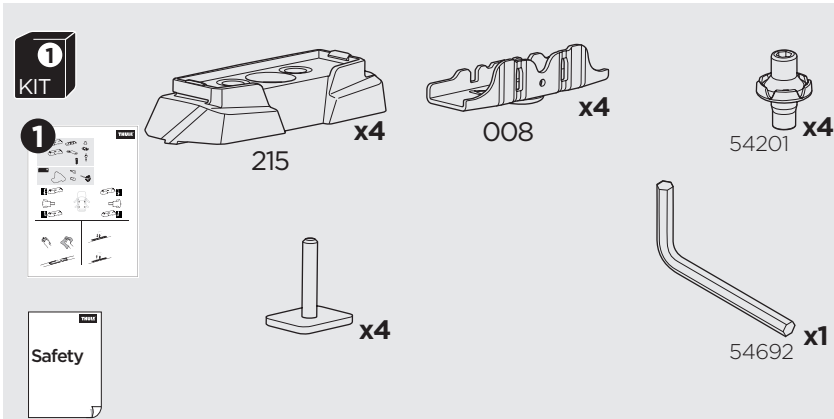

## Kit 187062

MERCEDES Vito, 4-dr Van, 96-03, 04-14  
 MERCEDES V-Class Marco Polo, 4-dr Bus, 14-

ISO 11154-E

This kit is only for vehicles with T-Profile.

1

2

3

4