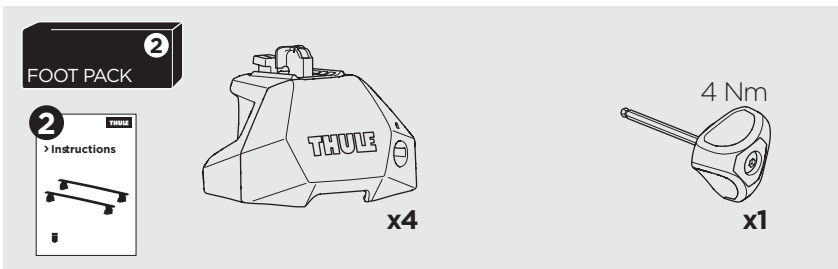

## Kit 187062

MERCEDES Vito, 4-dr Van, 96-03, 04-14  
 MERCEDES V-Class Marco Polo, 4-dr Bus, 14-

ISO 11154-E

This kit is only for vehicles with T-Profile.

1

2

3

4