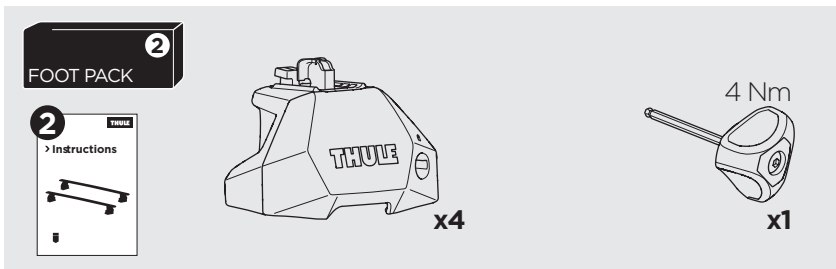

## Kit 187004

CHEVROLET Trailblazer, 5-dr SUV, 02-09  
 MERCEDES Sprinter, 4-dr Van, 06- /\*10-  
 RENAULT Espace, 5-dr MPV, 03-14  
 VOLKSWAGEN Crafter, 4-dr Van, 06-16, 17-

ISO 11154-E

\*North America

This kit is only for vehicles with T-Profile.