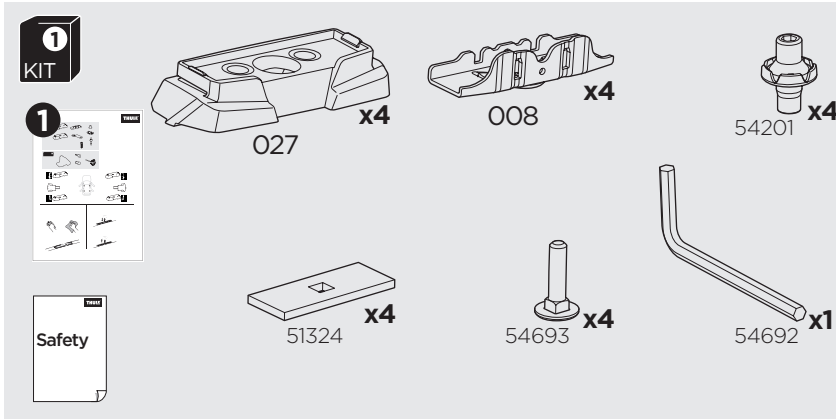

## Kit 187004

CHEVROLET Trailblazer, 5-dr SUV, 02-09  
 MERCEDES Sprinter, 4-dr Van, 06- /\*10-  
 RENAULT Espace, 5-dr MPV, 03-14  
 VOLKSWAGEN Crafter, 4-dr Van, 06-16, 17-

ISO 11154-E

\*North America

This kit is only for vehicles with T-Profile.