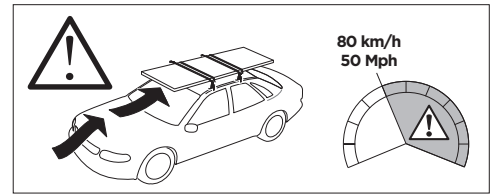

## Kit 187004

CHEVROLET Trailblazer, 5-dr SUV, 02-09  
 MERCEDES Sprinter, 4-dr Van, 06- /\*10-  
 RENAULT Espace, 5-dr MPV, 03-14  
 VOLKSWAGEN Crafter, 4-dr Van, 06-16, 17-

ISO 11154-E

\*North America

This kit is only for vehicles with T-Profile.