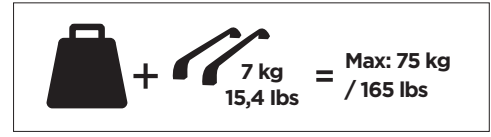

ISO 11154-E

This kit is only for vehicles with fixpoint mounting.