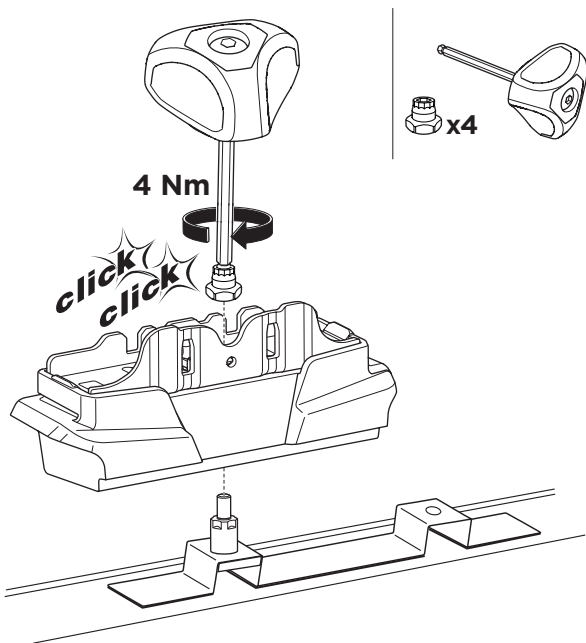

1

Kit 187147

NISSAN Primastar, 4/5-dr Van, 02-06, 07-15
NISSAN Primastar, 4/5-dr Van, 02-06, 07-15 (With High Roof)
OPEL Vivaro, 4/5-dr Van, 01-06, 07-14
OPEL Vivaro, 4/5-dr Van, 01-06, 07-14 (With High Roof)
RENAULT Trafic, 4/5-dr Van, 01-06, 07-14
RENAULT Trafic, 4/5-dr Van, 01-06, 07-14 (With High Roof)

ISO 11154-E

This kit is only for vehicles with fixpoint mounting.

3

4

5

6