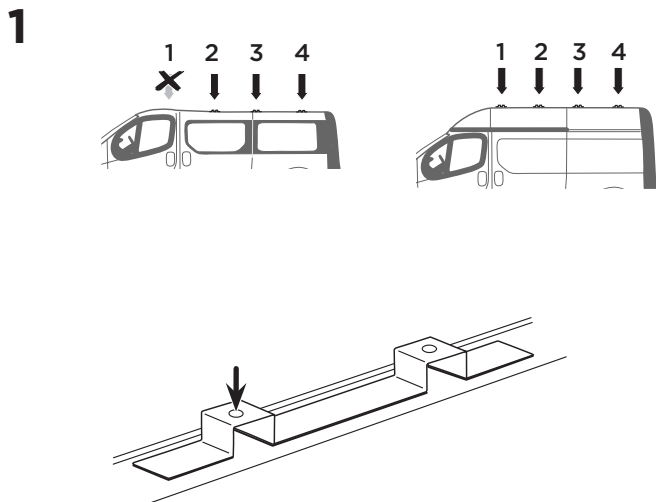

1

Kit 187147

NISSAN Primastar, 4/5-dr Van, 02-06, 07-15
NISSAN Primastar, 4/5-dr Van, 02-06, 07-15 (With High Roof)
OPEL Vivaro, 4/5-dr Van, 01-06, 07-14
OPEL Vivaro, 4/5-dr Van, 01-06, 07-14 (With High Roof)
RENAULT Trafic, 4/5-dr Van, 01-06, 07-14
RENAULT Trafic, 4/5-dr Van, 01-06, 07-14 (With High Roof)

ISO 11154-E

This kit is only for vehicles with fixpoint mounting.

3

4

5

6