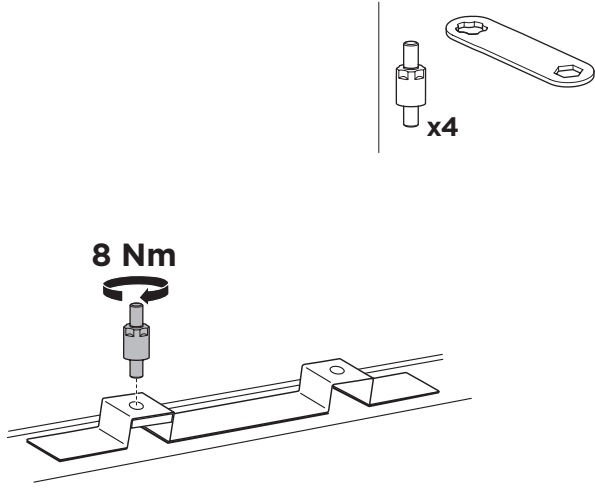

1

Kit 187147

NISSAN Primastar, 4/5-dr Van, 02-06, 07-15
NISSAN Primastar, 4/5-dr Van, 02-06, 07-15 (With High Roof)
OPEL Vivaro, 4/5-dr Van, 01-06, 07-14
OPEL Vivaro, 4/5-dr Van, 01-06, 07-14 (With High Roof)
RENAULT Trafic, 4/5-dr Van, 01-06, 07-14
RENAULT Trafic, 4/5-dr Van, 01-06, 07-14 (With High Roof)

ISO 11154-E

This kit is only for vehicles with fixpoint mounting.

3

4

5

6