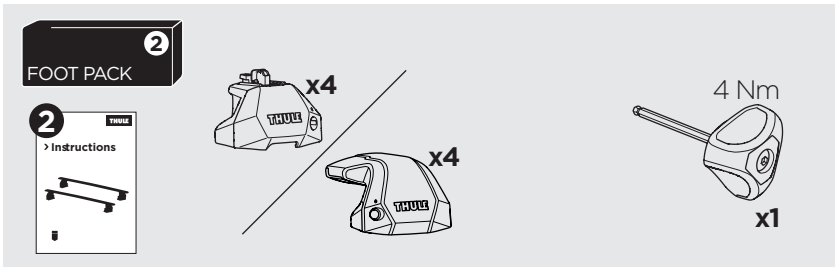

1

Kit 187147

NISSAN Primastar, 4/5-dr Van, 02-06, 07-15
NISSAN Primastar, 4/5-dr Van, 02-06, 07-15 (With High Roof)
OPEL Vivaro, 4/5-dr Van, 01-06, 07-14
OPEL Vivaro, 4/5-dr Van, 01-06, 07-14 (With High Roof)
RENAULT Trafic, 4/5-dr Van, 01-06, 07-14
RENAULT Trafic, 4/5-dr Van, 01-06, 07-14 (With High Roof)

ISO 11154-E

This kit is only for vehicles with fixpoint mounting.

3

4

5

6