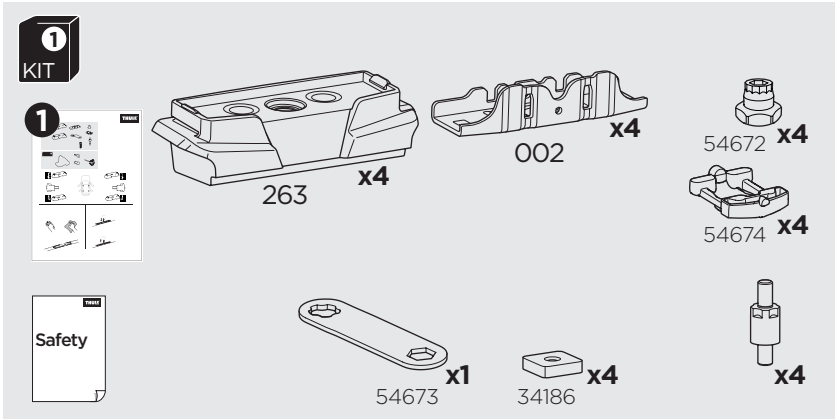

1

Kit 187147

NISSAN Primastar, 4/5-dr Van, 02-06, 07-15
NISSAN Primastar, 4/5-dr Van, 02-06, 07-15 (With High Roof)
OPEL Vivaro, 4/5-dr Van, 01-06, 07-14
OPEL Vivaro, 4/5-dr Van, 01-06, 07-14 (With High Roof)
RENAULT Trafic, 4/5-dr Van, 01-06, 07-14
RENAULT Trafic, 4/5-dr Van, 01-06, 07-14 (With High Roof)

ISO 11154-E

This kit is only for vehicles with fixpoint mounting.

3

4

5

6