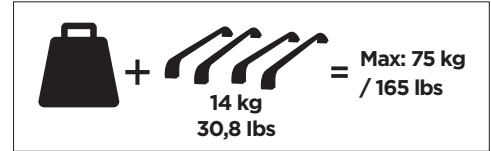

ISO 11154-E

This kit is only for vehicles with fixpoint mounting.