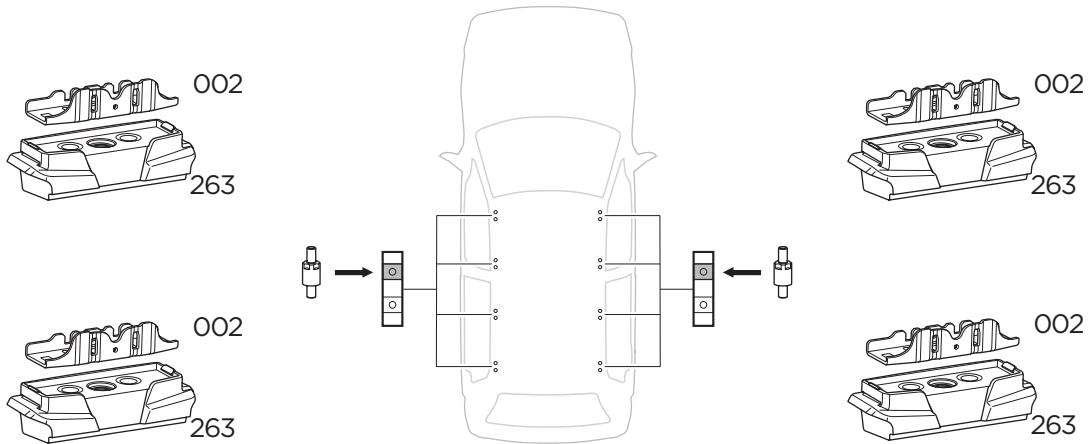

1

Kit 187147

NISSAN Primastar, 4/5-dr Van, 02-06, 07-15
NISSAN Primastar, 4/5-dr Van, 02-06, 07-15 (With High Roof)
OPEL Vivaro, 4/5-dr Van, 01-06, 07-14
OPEL Vivaro, 4/5-dr Van, 01-06, 07-14 (With High Roof)
RENAULT Trafic, 4/5-dr Van, 01-06, 07-14
RENAULT Trafic, 4/5-dr Van, 01-06, 07-14 (With High Roof)

ISO 11154-E

This kit is only for vehicles with fixpoint mounting.

3

4

5

6