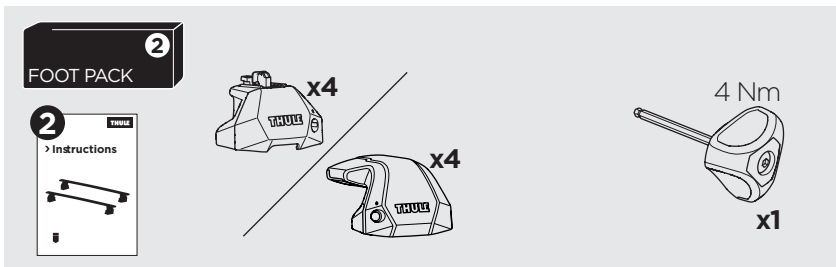

## Kit 187142

NISSAN X-Trail (T32), 5-dr SUV, 14-21

ISO 11154-E

This kit is only for vehicles with fixpoint mounting.

3

4

5

6