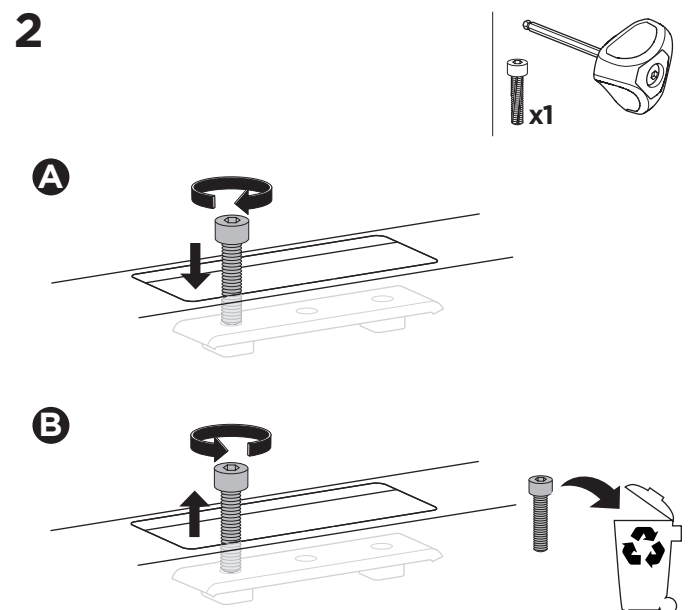

## Kit 187142

NISSAN X-Trail (T32), 5-dr SUV, 14-21

ISO 11154-E

This kit is only for vehicles with fixpoint mounting.

3

4

5

6