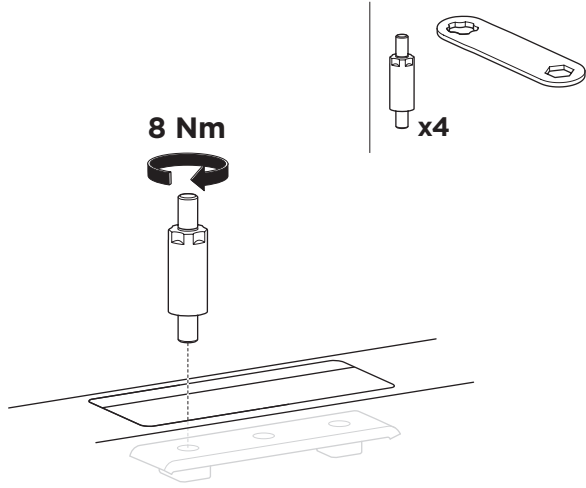

## Kit 187142

NISSAN X-Trail (T32), 5-dr SUV, 14-21

ISO 11154-E

This kit is only for vehicles with fixpoint mounting.

3

4

5

6