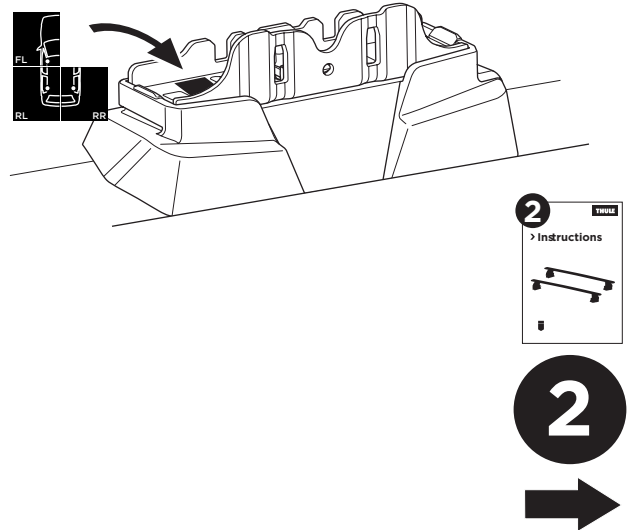

## Kit 187142

NISSAN X-Trail (T32), 5-dr SUV, 14-21

ISO 11154-E

This kit is only for vehicles with fixpoint mounting.

3

4

5

6