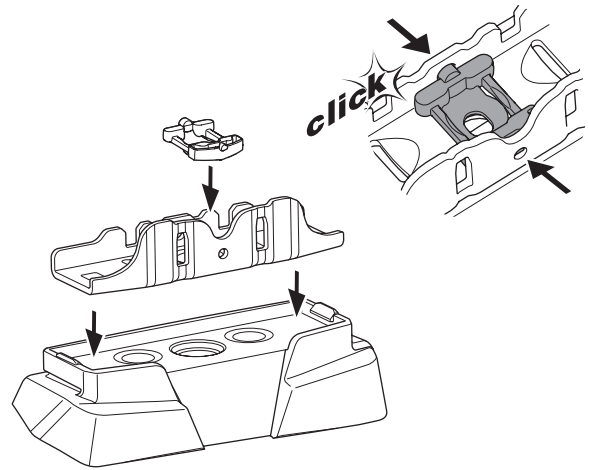

## Kit 187142

NISSAN X-Trail (T32), 5-dr SUV, 14-21

ISO 11154-E

This kit is only for vehicles with fixpoint mounting.

3

4

5

6