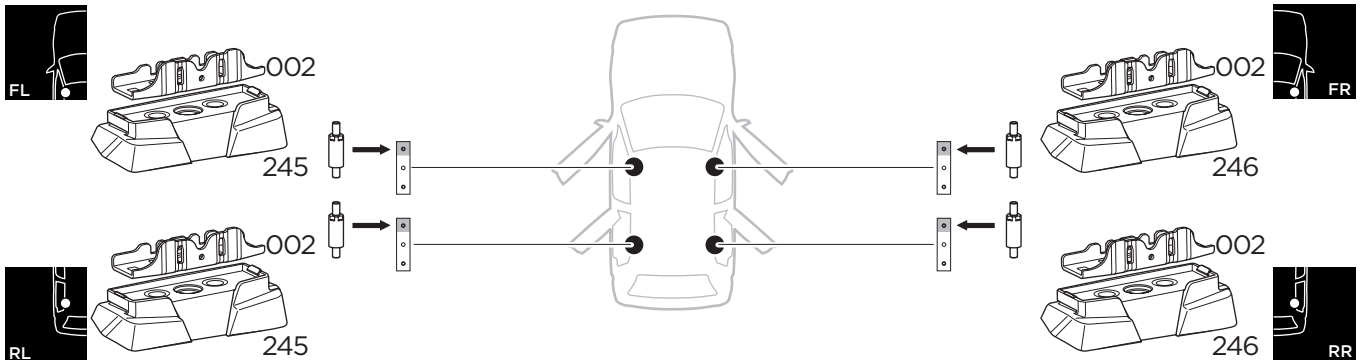

## Kit 187142

NISSAN X-Trail (T32), 5-dr SUV, 14-21

ISO 11154-E

This kit is only for vehicles with fixpoint mounting.

3

4

5

6