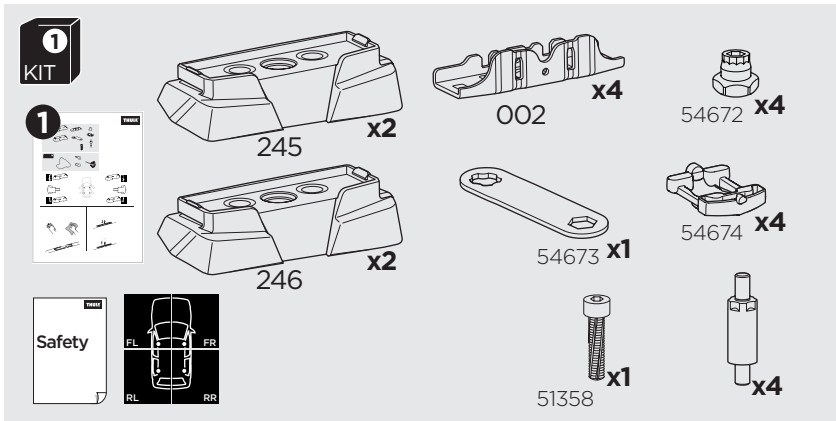

## Kit 187142

NISSAN X-Trail (T32), 5-dr SUV, 14-21

ISO 11154-E

This kit is only for vehicles with fixpoint mounting.

3

4

5

6