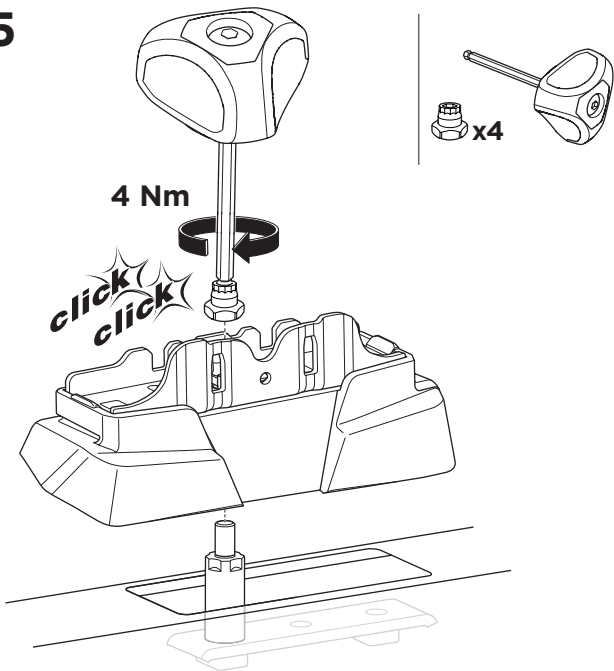

## Kit 187142

NISSAN X-Trail (T32), 5-dr SUV, 14-21

ISO 11154-E

This kit is only for vehicles with fixpoint mounting.

3

4

5

6