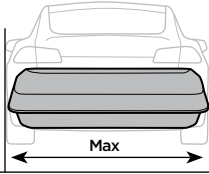

CITY CRASH
 Complies with ISO norm

Thule Arcos M/L

9061, 9062

i

Max 130 km/h

Max 50 kg

i

Thule Arcos M
9064