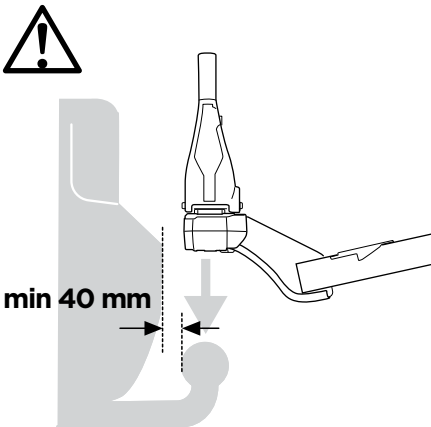

CITY CRASH
 Complies with ISO norm

Thule Arcos M/L

9061, 9062

i

Max 130 km/h

Max 50 kg

i

Thule Arcos M
9064