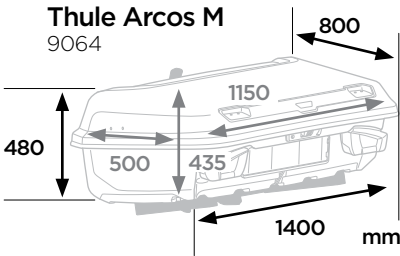

CITY CRASH
 Complies with ISO norm

Thule Arcos M/L

9061, 9062

i

Max 130 km/h

Max 50 kg

i

Thule Arcos M
9064

Thule Arcos L
9065

Max ↓

40 kg

50 kg

60 kg

70 kg

>80 kg

9 kg