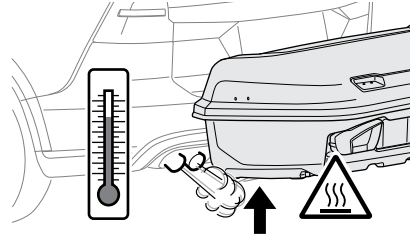

CITY CRASH
 Complies with ISO norm

Thule Arcos M/L

9061, 9062

i

Max 130 km/h

Max 50 kg

i

Thule Arcos M
9064