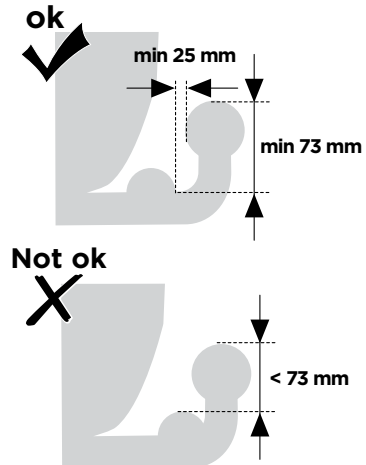

CITY CRASH
 Complies with ISO norm

Thule Arcos M/L

9061, 9062

i

Max 130 km/h

Max 50 kg

i

Thule Arcos M
9064