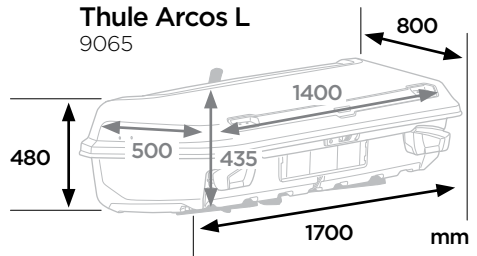

i

Max ↓

40 kg

50 kg

60 kg

70 kg

>80 kg

9 kg

M 17 kg

9 kg

L 20 kg

Max 14 kg

Max 24 kg

Max 34 kg

Max 44 kg

Max 50 kg

Max 11 kg

Max 21 kg

Max 31 kg

Max 41 kg

Max 50 kg