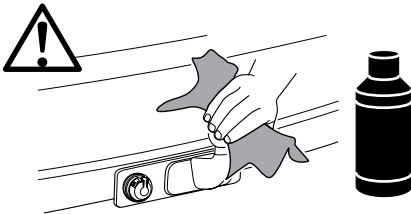

CITY CRASH
 Complies with ISO norm

Thule Arcos M/L

9061, 9062

i

Max 130 km/h

Max 50 kg

i

Thule Arcos M
9064