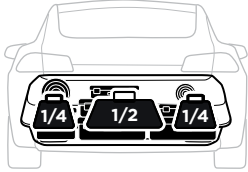

CITY CRASH
 Complies with ISO norm

Thule Arcos M/L

9061, 9062

i

Max 130 km/h

Max 50 kg

i

Thule Arcos M
9064