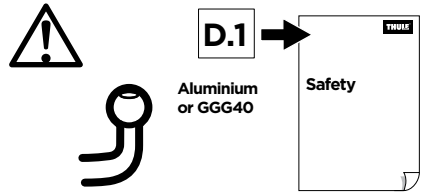

CITY CRASH
 Complies with ISO norm

Thule Arcos M/L

9061, 9062

i

Max 130 km/h

Max 50 kg

i

Thule Arcos M
9064