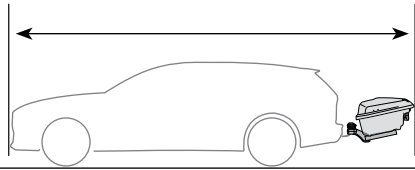

CITY CRASH
 Complies with ISO norm

Thule Arcos M/L

9061, 9062

i

Max 130 km/h

Max 50 kg

i

Thule Arcos M
9064