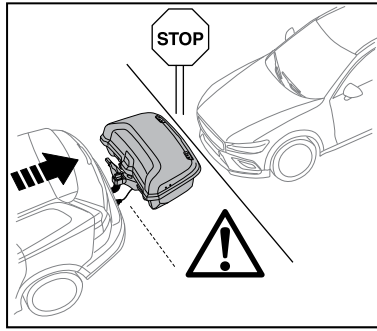

CITY CRASH
 Complies with ISO norm

Thule Arcos M/L

9061, 9062

i

Max 130 km/h

Max 50 kg

i

Thule Arcos M
9064