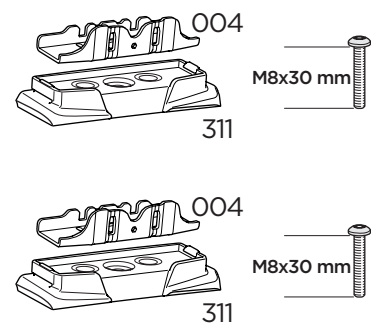

1

Kit 187162

VOLKSWAGEN ID.Buzz, 5-dr MPV, 23-
VOLKSWAGEN ID.Buzz Cargo, 4-dr Van, 23-

ISO 11154-E

This kit is only for vehicles with fixpoint mounting.

1

2

3