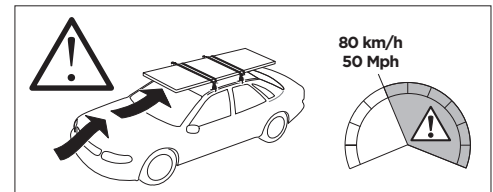

1

Kit 187162

VOLKSWAGEN ID.Buzz, 5-dr MPV, 23-
VOLKSWAGEN ID.Buzz Cargo, 4-dr Van, 23-

ISO 11154-E

This kit is only for vehicles with fixpoint mounting.

1

2

3