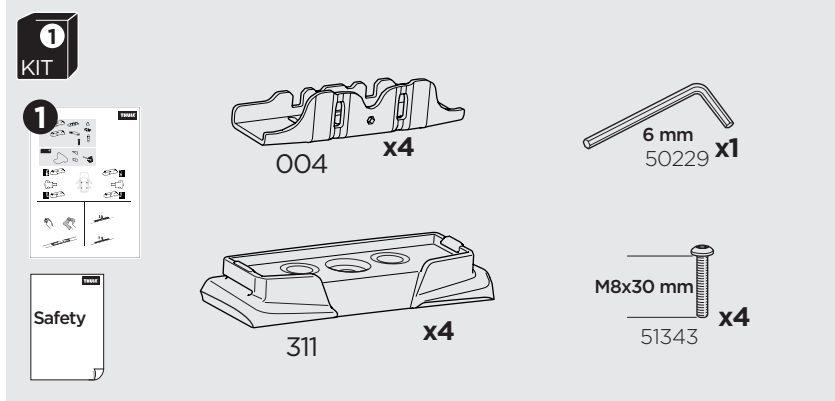

1

Kit 187162

VOLKSWAGEN ID.Buzz, 5-dr MPV, 23-
VOLKSWAGEN ID.Buzz Cargo, 4-dr Van, 23-

ISO 11154-E

This kit is only for vehicles with fixpoint mounting.

1

2

3