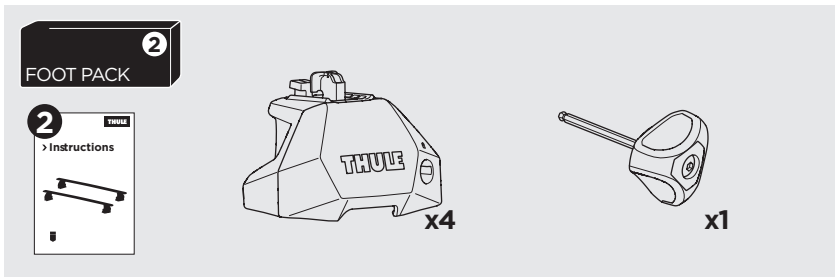

1

Kit 187162

VOLKSWAGEN ID.Buzz, 5-dr MPV, 23-
VOLKSWAGEN ID.Buzz Cargo, 4-dr Van, 23-

ISO 11154-E

This kit is only for vehicles with fixpoint mounting.

1

2

3