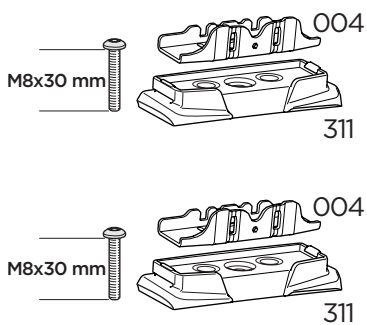

1

Kit 187162

VOLKSWAGEN ID.Buzz, 5-dr MPV, 23-
VOLKSWAGEN ID.Buzz Cargo, 4-dr Van, 23-

ISO 11154-E

This kit is only for vehicles with fixpoint mounting.

1

2

3