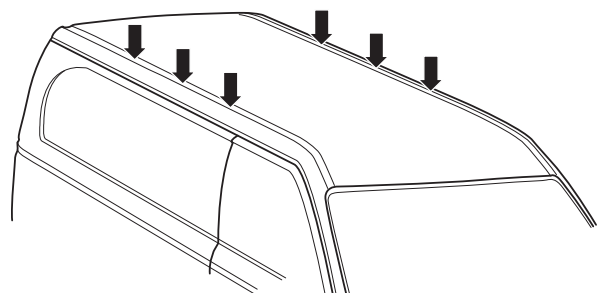

1

Kit 187162

VOLKSWAGEN ID.Buzz, 5-dr MPV, 23-
VOLKSWAGEN ID.Buzz Cargo, 4-dr Van, 23-

ISO 11154-E

This kit is only for vehicles with fixpoint mounting.

1

2

3