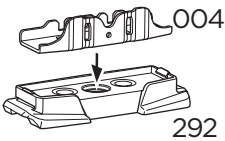

This kit is only for vehicles with fixpoint mounting.

1
KIT

i