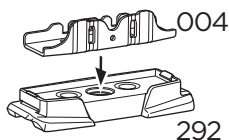

 +  **7 kg**
15,4 lbs = **Max: 100 kg**
/ 220 lbs

  **80 km/h**
50 Mph

 +  **14 kg**
30,8 lbs = **Max: 150 kg**
/ 330 lbs

ISO 11154-E

This kit is only for vehicles with fixpoint mounting.

i

1

x4

2

A

B

x4

3

x4

4

x4