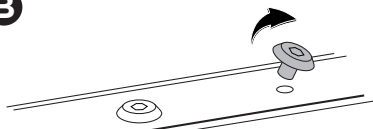

 +  **7 kg**
15,4 lbs = **Max: 100 kg**
/ 220 lbs

  **80 km/h**
50 Mph

 +  **14 kg**
30,8 lbs = **Max: 150 kg**
/ 330 lbs

ISO 11154-E

This kit is only for vehicles with fixpoint mounting.

i

1

x4

2

A

B

x4

3

x4

4

x4