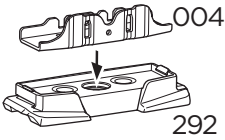

This kit is only for vehicles with fixpoint mounting.

1
KIT

i