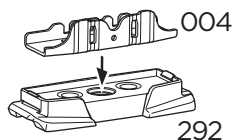

 +  **7 kg**
15,4 lbs = **Max: 100 kg**
/ 220 lbs

  **80 km/h**
50 Mph

 +  **14 kg**
30,8 lbs = **Max: 150 kg**
/ 330 lbs

ISO 11154-E

This kit is only for vehicles with fixpoint mounting.

i

1

x4

2

A

B

x4

3

x4

4

x4