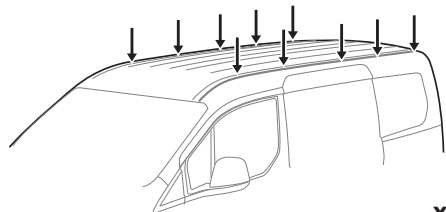

 +  **7 kg**
15,4 lbs = **Max: 100 kg**
/ 220 lbs

  **80 km/h**
50 Mph

 +  **14 kg**
30,8 lbs = **Max: 150 kg**
/ 330 lbs

ISO 11154-E

This kit is only for vehicles with fixpoint mounting.

i

1

x4

2

A

B

x4

3

x4

4

x4