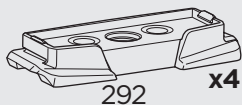

 +  **7 kg**
15,4 lbs = **Max: 100 kg**
/ 220 lbs

  **80 km/h**
50 Mph

 +  **14 kg**
30,8 lbs = **Max: 150 kg**
/ 330 lbs

ISO 11154-E

This kit is only for vehicles with fixpoint mounting.

i

1

x4

2

A

B

x4

3

x4

4

x4