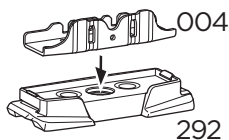

 +  **7 kg**
15,4 lbs = **Max: 100 kg**
/ 220 lbs

  **80 km/h**
50 Mph

 +  **14 kg**
30,8 lbs = **Max: 150 kg**
/ 330 lbs

ISO 11154-E

This kit is only for vehicles with fixpoint mounting.

i

1

x4

2

A

B

x4

3

x4

4

x4