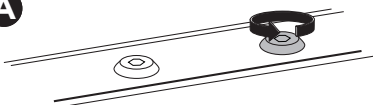

 +  **7 kg**
15,4 lbs = **Max: 100 kg**
/ 220 lbs

  **80 km/h**
50 Mph

 +  **14 kg**
30,8 lbs = **Max: 150 kg**
/ 330 lbs

ISO 11154-E

This kit is only for vehicles with fixpoint mounting.

i

1

x4

2

A

B

x4

3

x4

4

x4