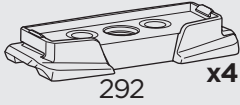

 +  **7 kg**
15,4 lbs = **Max: 100 kg**
/ 220 lbs

  **80 km/h**
50 Mph

 +  **14 kg**
30,8 lbs = **Max: 150 kg**
/ 330 lbs

ISO 11154-E

This kit is only for vehicles with fixpoint mounting.

i

1

x4

2

A

B

x4

3

x4

4

x4

This kit is only for vehicles with fixpoint mounting.

1
KIT

i

1

x8

2

x8

3