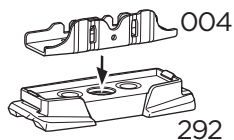

 +  **7 kg**
15,4 lbs = **Max: 100 kg**
/ 220 lbs

  **80 km/h**
50 Mph

 +  **14 kg**
30,8 lbs = **Max: 150 kg**
/ 330 lbs

ISO 11154-E

This kit is only for vehicles with fixpoint mounting.

i

1

x4

2

A

B

x4

3

x4

4

x4