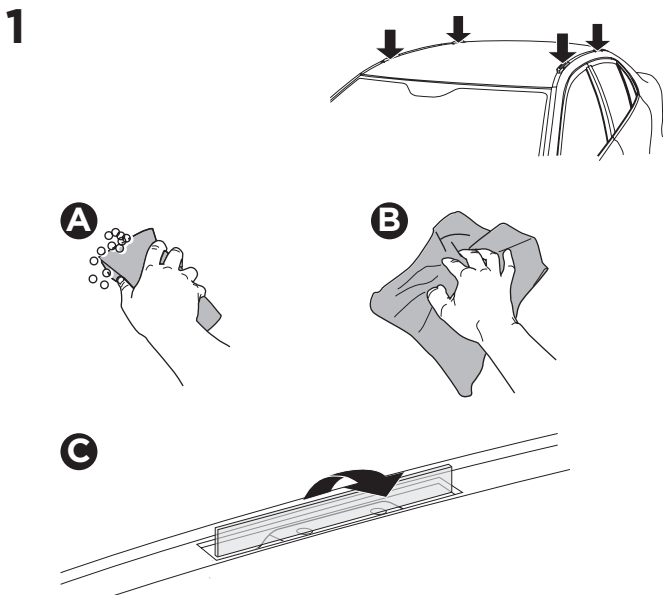

## Kit 187156

SUBARU Forester, 5-dr SUV, 08-12 / \*09-13

\*North America

ISO 11154-E

This kit is only for vehicles with fixpoint mounting.

3

4

5