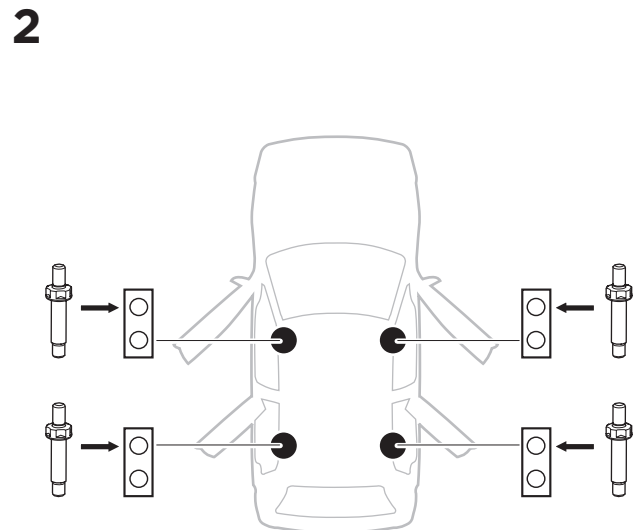

## Kit 187156

SUBARU Forester, 5-dr SUV, 08-12 / \*09-13

\*North America

ISO 11154-E

This kit is only for vehicles with fixpoint mounting.

3

4

5