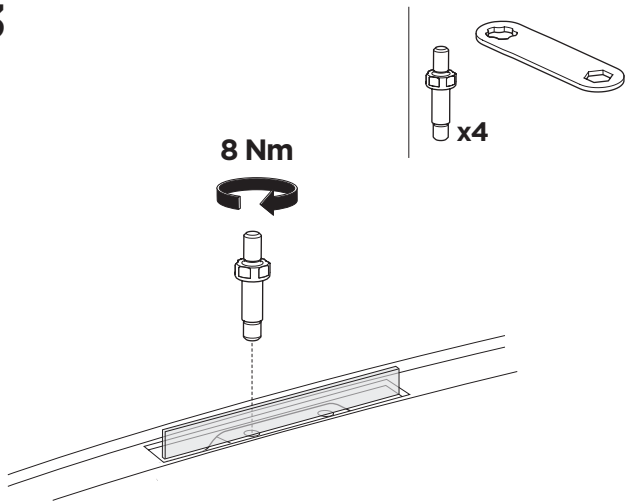

## Kit 187156

SUBARU Forester, 5-dr SUV, 08-12 / \*09-13

\*North America

ISO 11154-E

This kit is only for vehicles with fixpoint mounting.

3

4

5