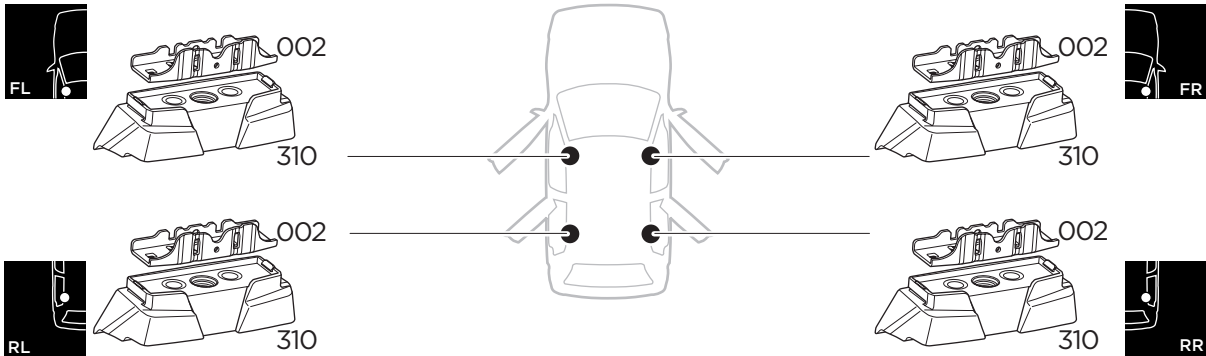

## Kit 187156

SUBARU Forester, 5-dr SUV, 08-12 / \*09-13

\*North America

ISO 11154-E

This kit is only for vehicles with fixpoint mounting.

3

4

5