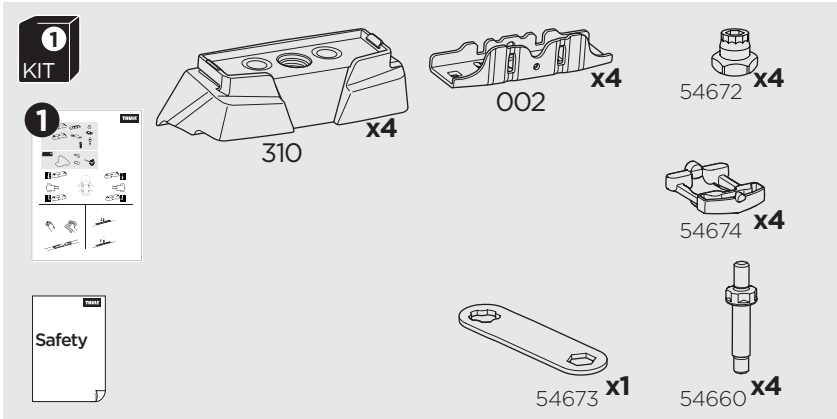

## Kit 187156

SUBARU Forester, 5-dr SUV, 08-12 / \*09-13

\*North America

ISO 11154-E

This kit is only for vehicles with fixpoint mounting.

3

4

5