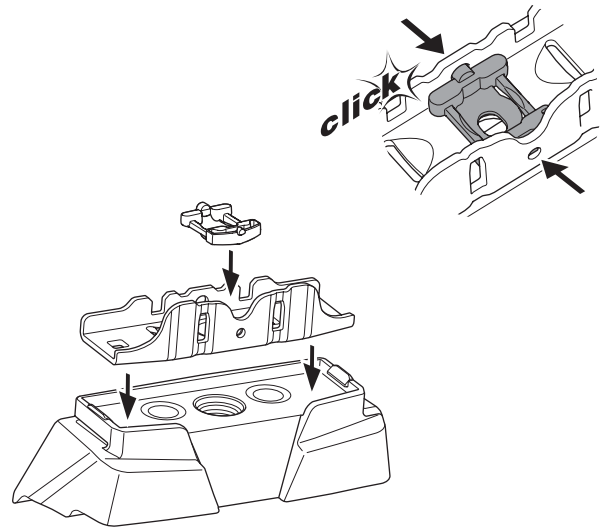

## Kit 187156

SUBARU Forester, 5-dr SUV, 08-12 / \*09-13

\*North America

ISO 11154-E

This kit is only for vehicles with fixpoint mounting.

3

4

5