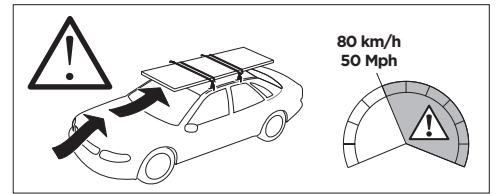

## Kit 187156

SUBARU Forester, 5-dr SUV, 08-12 / \*09-13

\*North America

ISO 11154-E

This kit is only for vehicles with fixpoint mounting.

3

4

5