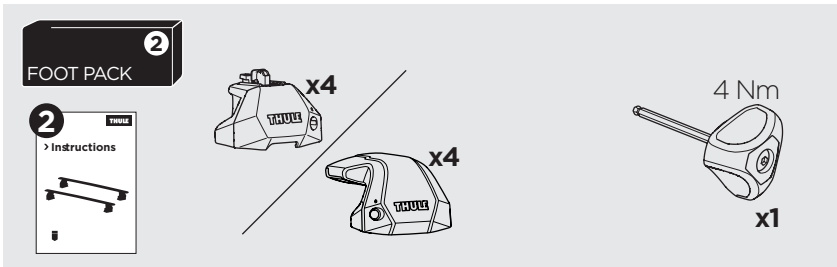

## Kit 187156

SUBARU Forester, 5-dr SUV, 08-12 / \*09-13

\*North America

ISO 11154-E

This kit is only for vehicles with fixpoint mounting.

3

4

5