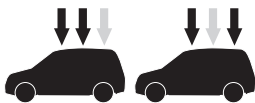

+ 10,5 kg  
21,1 lbs = Max: 150 kg  
/ 330 lbs

Max 130 km/h  
80 Mph

80 km/h  
50 Mph

ISO 11154-E

Bring your life  
thule.com

This kit is only for vehicles with fixpoint mounting.

**i**

1