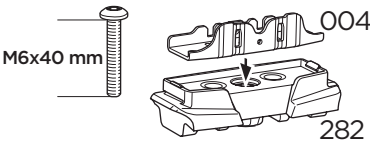

This kit is only for vehicles with fixpoint mounting.

x2

x1

x1