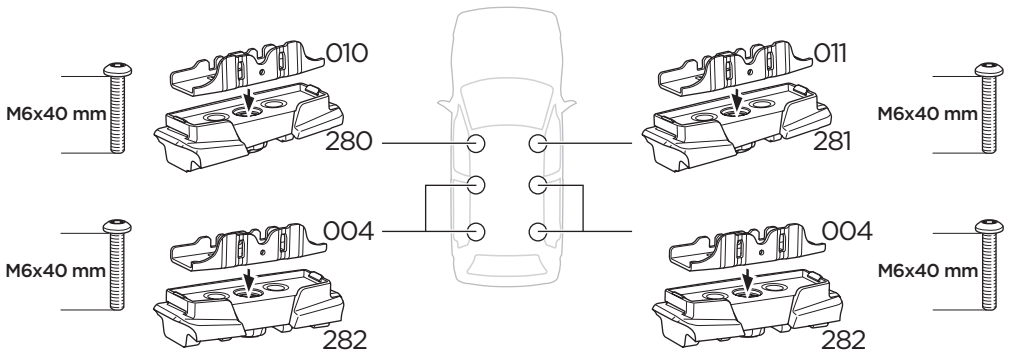

+ 10,5 kg  
21,1 lbs = Max: 150 kg  
/ 330 lbs

Max 130 km/h  
80 Mph

80 km/h  
50 Mph

ISO 11154-E

Bring your life  
thule.com

This kit is only for vehicles with fixpoint mounting.

**i**

1