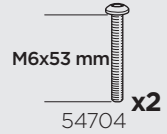

+ 10,5 kg  
21,1 lbs = Max: 150 kg  
/ 330 lbs

Max 130 km/h  
80 Mph

80 km/h  
50 Mph

ISO 11154-E

Bring your life  
thule.com

This kit is only for vehicles with fixpoint mounting.

**i**

1

x2

x1

x1

1

A

B

i

2

M6x53 mm

x2

5 mm

8 Nm

3

M6x40 mm

x2

5 mm