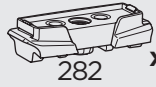

+ 10,5 kg  
21,1 lbs = Max: 150 kg  
/ 330 lbs

Max 130 km/h  
80 Mph

80 km/h  
50 Mph

ISO 11154-E

Bring your life  
thule.com

This kit is only for vehicles with fixpoint mounting.

**i**

1

A

B

i

2

8 Nm

3

8 Nm

This kit is only for vehicles with fixpoint mounting.

x2

x1

x1

1

A

B

i

2