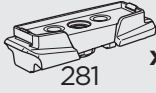

+ 10,5 kg  
21,1 lbs = Max: 150 kg  
/ 330 lbs

Max 130 km/h  
80 Mph

80 km/h  
50 Mph

ISO 11154-E

Bring your life  
thule.com

This kit is only for vehicles with fixpoint mounting.

**i**

1

x2

x1

x1

1

A

B

i

2