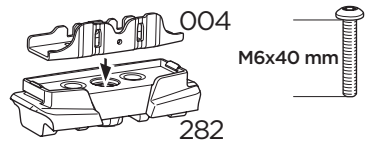

This kit is only for vehicles with fixpoint mounting.

x2

x1

x1