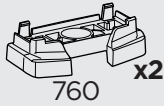

+ 10,5 kg  
21,1 lbs = Max: 150 kg  
/ 330 lbs

Max 130 km/h  
80 Mph

80 km/h  
50 Mph

ISO 11154-E

Bring your life  
thule.com

This kit is only for vehicles with fixpoint mounting.

**i**

1

x2

x1

x1

1

A

B

i

2