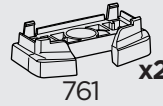

+ 10,5 kg  
21,1 lbs = Max: 150 kg  
/ 330 lbs

Max 130 km/h  
80 Mph

80 km/h  
50 Mph

ISO 11154-E

Bring your life  
thule.com

This kit is only for vehicles with fixpoint mounting.

**i**

1

x2

x1

x1

1

A

B

i

2