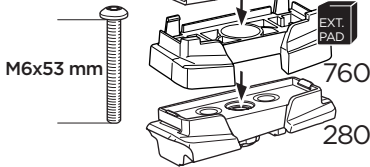

This kit is only for vehicles with fixpoint mounting.

x2

x1

x1