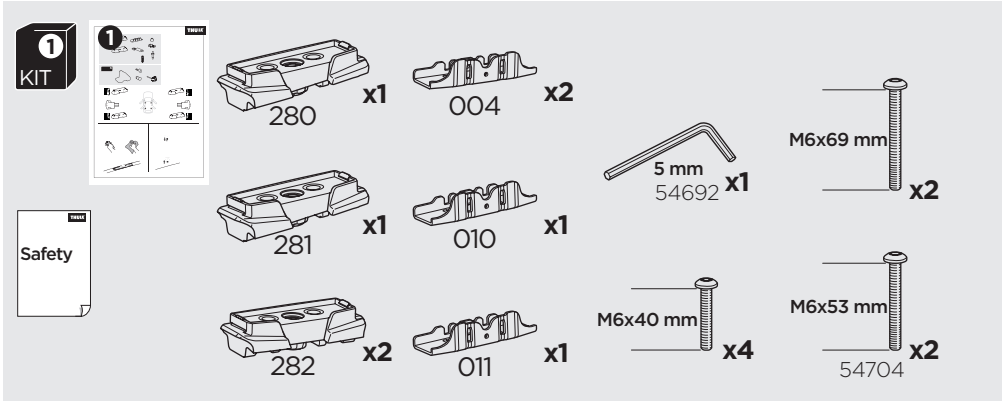

+ 10,5 kg  
21,1 lbs = Max: 150 kg  
/ 330 lbs

Max 130 km/h  
80 Mph

80 km/h  
50 Mph

ISO 11154-E

Bring your life  
thule.com

This kit is only for vehicles with fixpoint mounting.

**i**

1