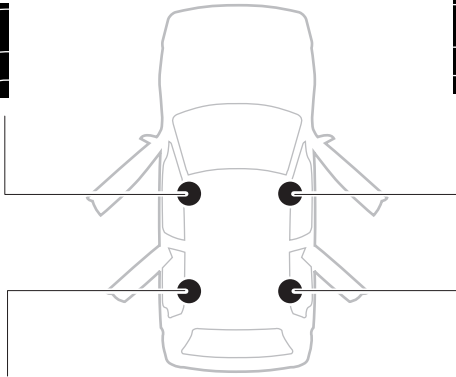

i

045

108

047

045

108

047

FL

FR

Edge L

Edge R

RL

RR

045

109

047

045

109

047

1
KIT

1

x4

x8

x1

x8