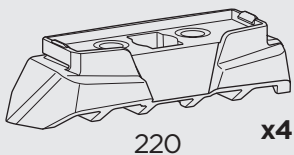

This kit is only for vehicles with fixpoint mounting.

1
KIT

Safety

i