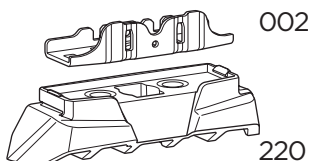

This kit is only for vehicles with fixpoint mounting.

1
KIT

Safety

i