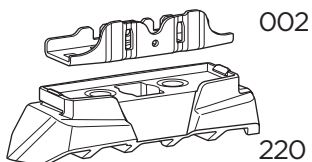

This kit is only for vehicles with fixpoint mounting.

1
KIT

Safety

i