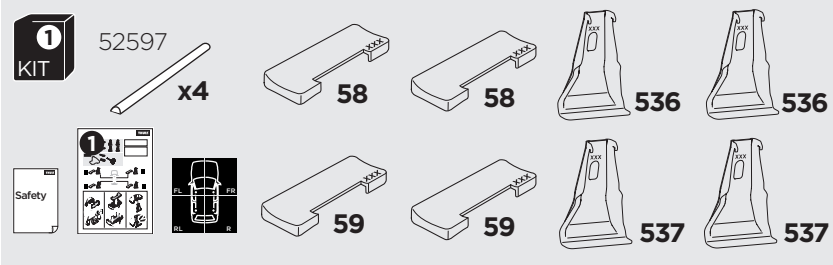

## Kit 145317

ISUZU D-Max Crew Cab, 4-dr Pickup, 20-  
MAZDA BT-50 Crew Cab, 4-dr Pickup, 20-

ISO 11154-E

| THULE WingBar Evo                      | THULE WingBar Edge | THULE WingBar | THULE SquareBar Evo | Evo X (scale) | Edge X (scale) |
|--|--------------------|---------------|---------------------|---------------|----------------|
| ISUZU D-Max Crew Cab, 4-dr Pickup, 20- |                    |               |                     | 43,5          | J              |
| MAZDA BT-50 Crew Cab, 4-dr Pickup, 20- |                    |               |                     | 43,5          | J              |

| THULE ProBar Evo                       | THULE SlideBar Evo | X (mm/inch)       |
|--|--------------------|-------------------|
| ISUZU D-Max Crew Cab, 4-dr Pickup, 20- |                    | 1086 mm / 42 3/4" |
| MAZDA BT-50 Crew Cab, 4-dr Pickup, 20- |                    | 1086 mm / 42 3/4" |

| THULE WingBar Evo                      | THULE WingBar Edge | THULE WingBar | THULE SquareBar Evo | Evo Y (scale) | Edge Y (scale) |
|--|--------------------|---------------|---------------------|---------------|----------------|
| ISUZU D-Max Crew Cab, 4-dr Pickup, 20- |                    |               |                     | 43,5          | J              |
| MAZDA BT-50 Crew Cab, 4-dr Pickup, 20- |                    |               |                     | 43,5          | J              |

|  | W (mm/inch)      | Z (mm/inch)     |
|--|------------------|-----------------|
| ISUZU D-Max Crew Cab, 4-dr Pickup, 20- | 800 mm / 31 1/2" | 190 mm / 7 1/2" |
| MAZDA BT-50 Crew Cab, 4-dr Pickup, 20- | 800 mm / 31 1/2" | 190 mm / 7 1/2" |