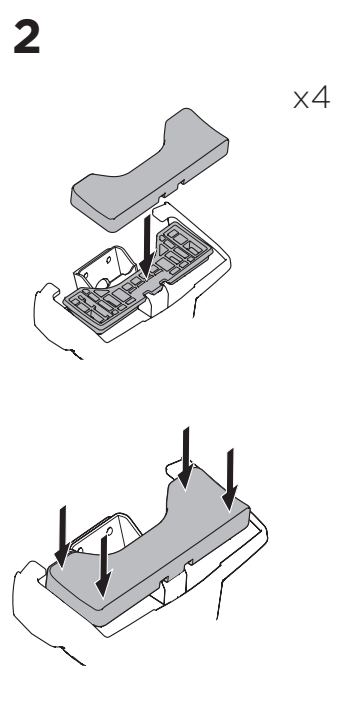

## Kit 145317

ISUZU D-Max Crew Cab, 4-dr Pickup, 20-  
MAZDA BT-50 Crew Cab, 4-dr Pickup, 20-

ISO 11154-E

| THULE WingBar Evo                      | THULE WingBar Edge | THULE WingBar | THULE SquareBar Evo | Evo X (scale) | Edge X (scale) |
|--|--------------------|---------------|---------------------|---------------|----------------|
| ISUZU D-Max Crew Cab, 4-dr Pickup, 20- |                    |               |                     | 43,5          | J              |
| MAZDA BT-50 Crew Cab, 4-dr Pickup, 20- |                    |               |                     | 43,5          | J              |

| THULE ProBar Evo                       | THULE SlideBar Evo | X (mm/inch)       |
|--|--------------------|-------------------|
| ISUZU D-Max Crew Cab, 4-dr Pickup, 20- |                    | 1086 mm / 42 3/4" |
| MAZDA BT-50 Crew Cab, 4-dr Pickup, 20- |                    | 1086 mm / 42 3/4" |

| THULE WingBar Evo                      | THULE WingBar Edge | THULE WingBar | THULE SquareBar Evo | Evo Y (scale) | Edge Y (scale) |
|--|--------------------|---------------|---------------------|---------------|----------------|
| ISUZU D-Max Crew Cab, 4-dr Pickup, 20- |                    |               |                     | 43,5          | J              |
| MAZDA BT-50 Crew Cab, 4-dr Pickup, 20- |                    |               |                     | 43,5          | J              |