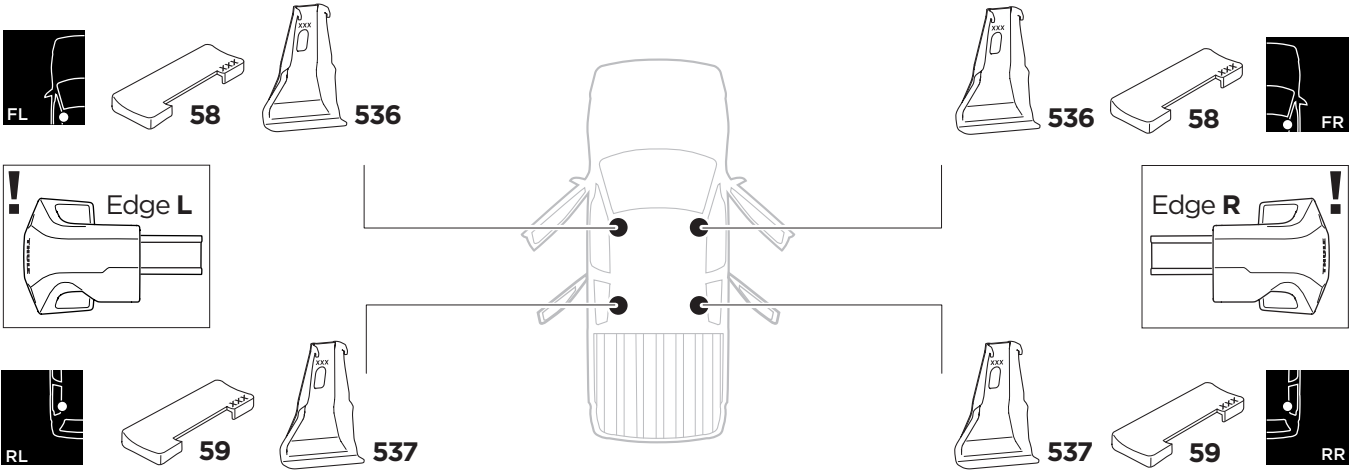

## Kit 145317

ISUZU D-Max Crew Cab, 4-dr Pickup, 20-  
MAZDA BT-50 Crew Cab, 4-dr Pickup, 20-

ISO 11154-E

| THULE WingBar Evo                      | THULE WingBar Edge | THULE WingBar | THULE SquareBar Evo | Evo X (scale) | Edge X (scale) |
|--|--------------------|---------------|---------------------|---------------|----------------|
| ISUZU D-Max Crew Cab, 4-dr Pickup, 20- |                    |               |                     | 43,5          | J              |
| MAZDA BT-50 Crew Cab, 4-dr Pickup, 20- |                    |               |                     | 43,5          | J              |

| THULE ProBar Evo                       | THULE SlideBar Evo | X (mm/inch)       |
|--|--------------------|-------------------|
| ISUZU D-Max Crew Cab, 4-dr Pickup, 20- |                    | 1086 mm / 42 3/4" |
| MAZDA BT-50 Crew Cab, 4-dr Pickup, 20- |                    | 1086 mm / 42 3/4" |

| THULE ProBar Evo                       | THULE SlideBar Evo | Y (mm/inch)       |
|--|--------------------|-------------------|
| ISUZU D-Max Crew Cab, 4-dr Pickup, 20- |                    | 1086 mm / 42 3/4" |
| MAZDA BT-50 Crew Cab, 4-dr Pickup, 20- |                    | 1086 mm / 42 3/4" |

|  | W (mm/inch)      | Z (mm/inch)     |
|--|------------------|-----------------|
| ISUZU D-Max Crew Cab, 4-dr Pickup, 20- | 800 mm / 31 1/2" | 190 mm / 7 1/2" |
| MAZDA BT-50 Crew Cab, 4-dr Pickup, 20- | 800 mm / 31 1/2" | 190 mm / 7 1/2" |