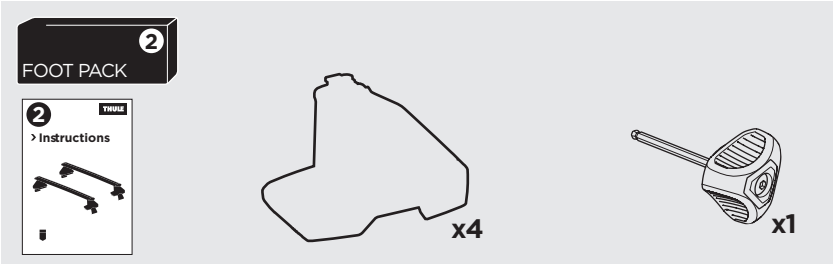

## Kit 145317

ISUZU D-Max Crew Cab, 4-dr Pickup, 20-  
MAZDA BT-50 Crew Cab, 4-dr Pickup, 20-

ISO 11154-E

| THULE WingBar Evo                      | THULE WingBar Edge | THULE WingBar | THULE SquareBar Evo | Evo X (scale) | Edge X (scale) |
|--|--------------------|---------------|---------------------|---------------|----------------|
| ISUZU D-Max Crew Cab, 4-dr Pickup, 20- |                    |               |                     | 43,5          | J              |
| MAZDA BT-50 Crew Cab, 4-dr Pickup, 20- |                    |               |                     | 43,5          | J              |

| THULE ProBar Evo                       | THULE SlideBar Evo | X (mm/inch)       |
|--|--------------------|-------------------|
| ISUZU D-Max Crew Cab, 4-dr Pickup, 20- |                    | 1086 mm / 42 3/4" |
| MAZDA BT-50 Crew Cab, 4-dr Pickup, 20- |                    | 1086 mm / 42 3/4" |