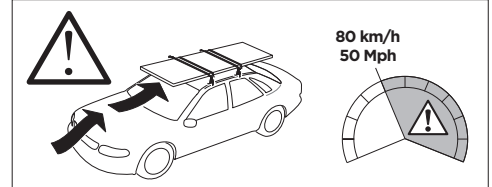

1

Kit 145317

ISUZU D-Max Crew Cab, 4-dr Pickup, 20-
MAZDA BT-50 Crew Cab, 4-dr Pickup, 20-

ISO 11154-E