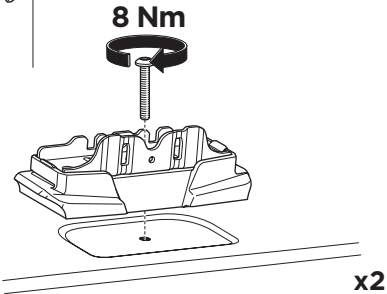

  Max 130 km/h
80 Mph

  80 km/h
50 Mph

ISO 11154-E

This kit is only for vehicles with fixpoint mounting.

i

This kit is only for vehicles with fixpoint mounting.

i

C