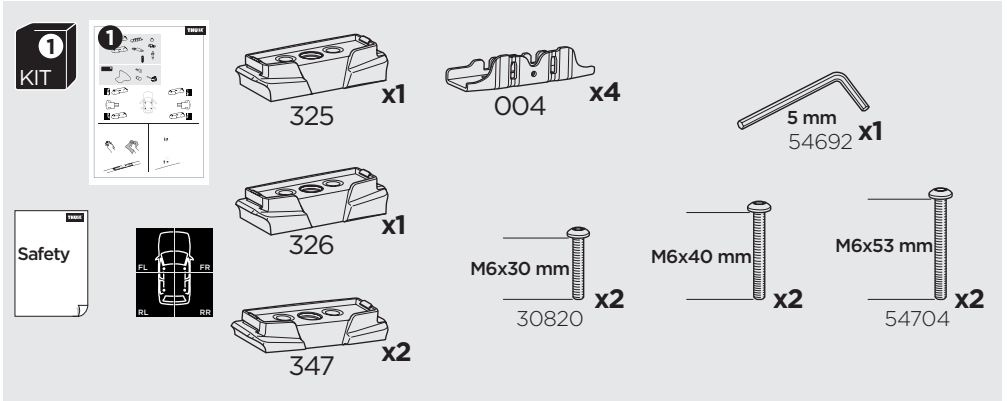

1

Kit 187120

CHEVROLET Combo, 4-dr Van, 12-18

FIAT Doblo, 4-dr Van, 10-22

OPEL Combo, 4-dr Van, 12-18

VAUXHALL Combo, 4-dr Van, 12-18

 +  7 kg
15,4 lbs = Max: 100 kg
/ 220 lbs

 +  10,5 kg
21,1 lbs = Max: 150 kg
/ 330 lbs

  Max 130 km/h
80 Mph

  80 km/h
50 Mph

ISO 11154-E

This kit is only for vehicles with fixpoint mounting.

i

This kit is only for vehicles with fixpoint mounting.

i

C