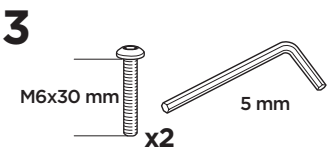

  Max 130 km/h
80 Mph

  80 km/h
50 Mph

ISO 11154-E

This kit is only for vehicles with fixpoint mounting.

i

This kit is only for vehicles with fixpoint mounting.

i

C