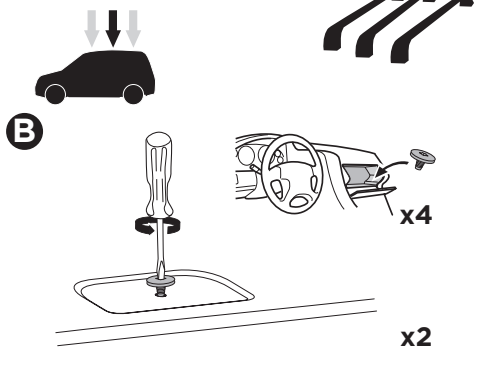

  Max 130 km/h
80 Mph

  80 km/h
50 Mph

ISO 11154-E

This kit is only for vehicles with fixpoint mounting.

i

This kit is only for vehicles with fixpoint mounting.

i

C