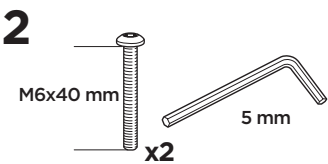

  Max 130 km/h
80 Mph

  80 km/h
50 Mph

ISO 11154-E

This kit is only for vehicles with fixpoint mounting.

i

This kit is only for vehicles with fixpoint mounting.

i

C