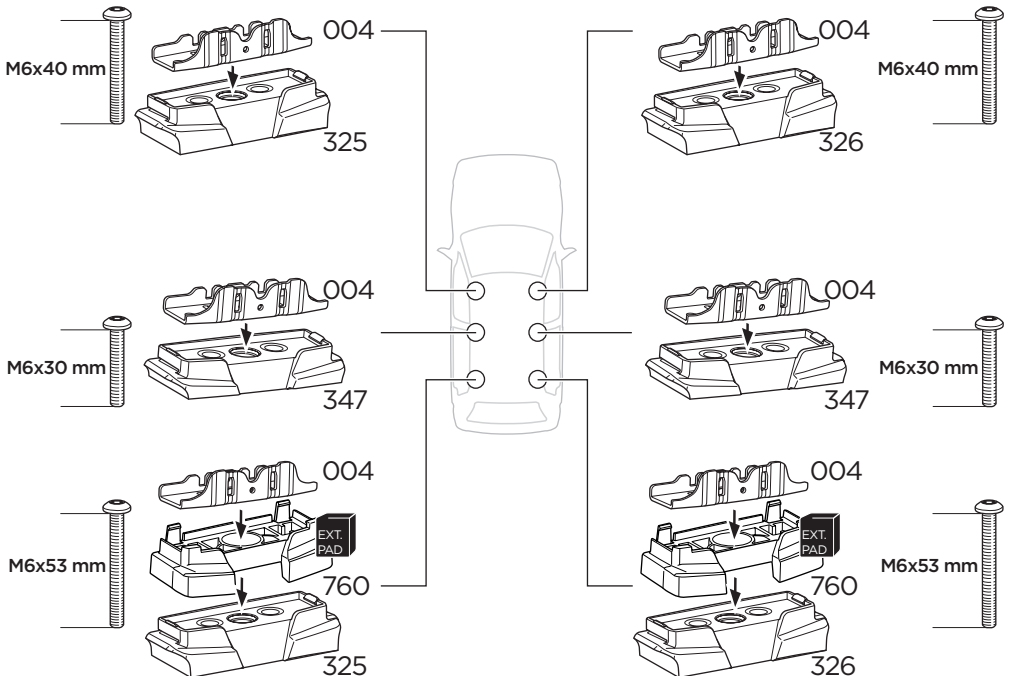

1

Kit 187120

CHEVROLET Combo, 4-dr Van, 12-18

FIAT Doblo, 4-dr Van, 10-22

OPEL Combo, 4-dr Van, 12-18

VAUXHALL Combo, 4-dr Van, 12-18

 +  7 kg
15,4 lbs = Max: 100 kg
/ 220 lbs

 +  10,5 kg
21,1 lbs = Max: 150 kg
/ 330 lbs

  Max 130 km/h
80 Mph

  80 km/h
50 Mph

ISO 11154-E

This kit is only for vehicles with fixpoint mounting.

i

This kit is only for vehicles with fixpoint mounting.

i

C