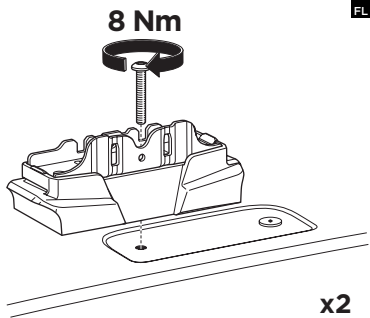

  Max 130 km/h
80 Mph

  80 km/h
50 Mph

ISO 11154-E

This kit is only for vehicles with fixpoint mounting.

i

This kit is only for vehicles with fixpoint mounting.

i

C