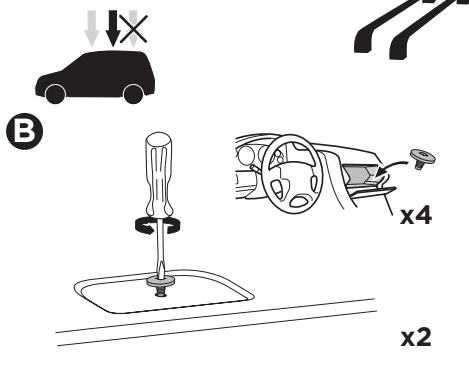

  Max 130 km/h
80 Mph

  80 km/h
50 Mph

ISO 11154-E

This kit is only for vehicles with fixpoint mounting.

i

This kit is only for vehicles with fixpoint mounting.

i

C