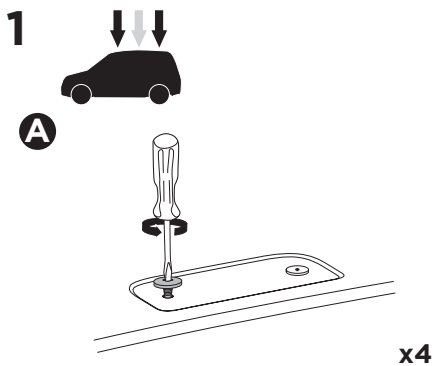

  Max 130 km/h
80 Mph

  80 km/h
50 Mph

ISO 11154-E

This kit is only for vehicles with fixpoint mounting.

i

This kit is only for vehicles with fixpoint mounting.

i

C