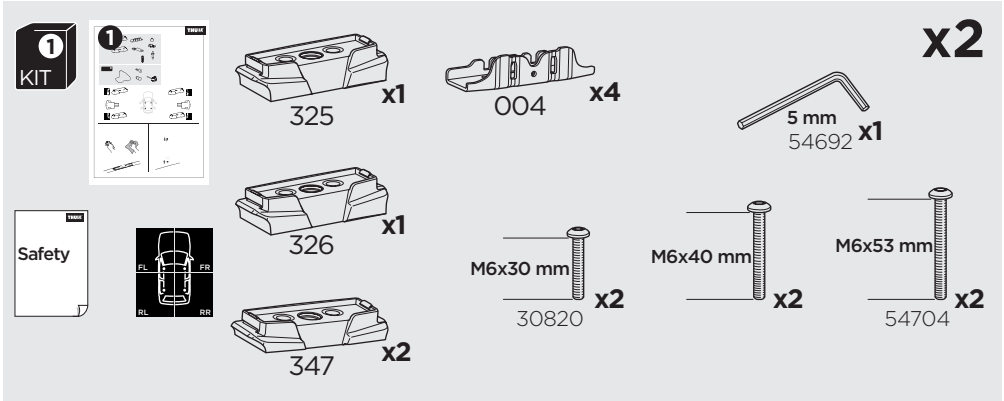

1

Kit 187120

CHEVROLET Combo, 4-dr Van, 12-18

FIAT Doblo, 4-dr Van, 10-22

OPEL Combo, 4-dr Van, 12-18

VAUXHALL Combo, 4-dr Van, 12-18

 +  7 kg
15,4 lbs = Max: 100 kg
/ 220 lbs

 +  10,5 kg
21,1 lbs = Max: 150 kg
/ 330 lbs

  Max 130 km/h
80 Mph

  80 km/h
50 Mph

ISO 11154-E

This kit is only for vehicles with fixpoint mounting.

i

This kit is only for vehicles with fixpoint mounting.

i

C