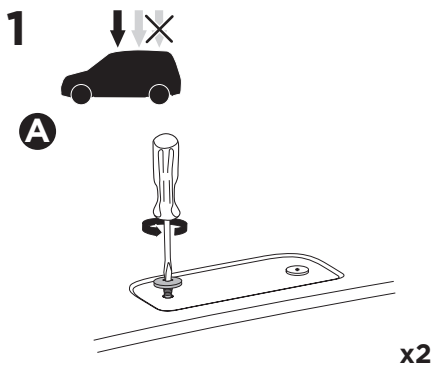

  Max 130 km/h
80 Mph

  80 km/h
50 Mph

ISO 11154-E

This kit is only for vehicles with fixpoint mounting.

i

This kit is only for vehicles with fixpoint mounting.

i

C