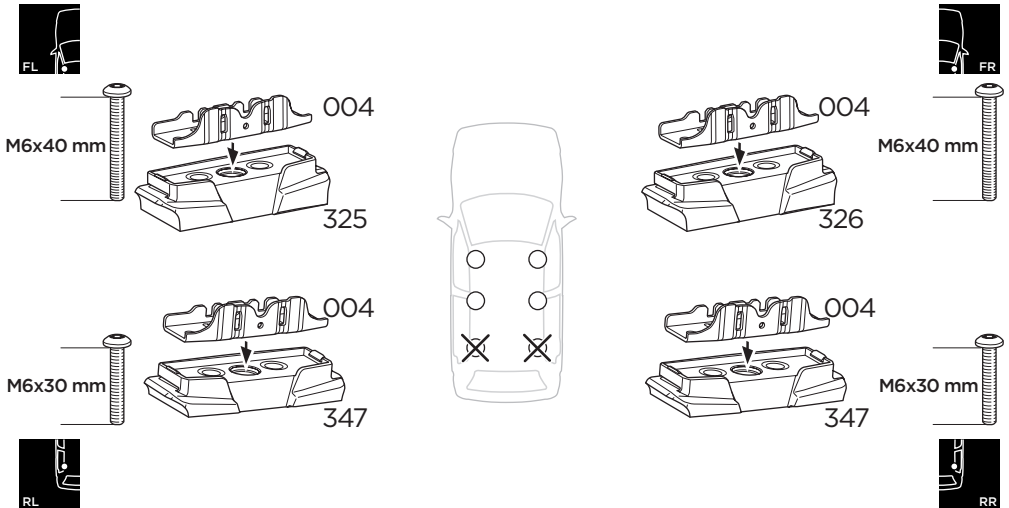

  Max 130 km/h
80 Mph

  80 km/h
50 Mph

ISO 11154-E

This kit is only for vehicles with fixpoint mounting.

i

This kit is only for vehicles with fixpoint mounting.

i

C