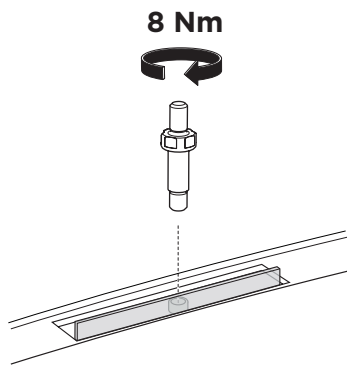

1

Kit 187173

BMW 2-Series (G42), 2-dr Coupé, 22-
BMW 4-Series (G22), 2-dr Coupé, 21-

This kit is only for vehicles with fixpoint mounting.

3

4

5

6