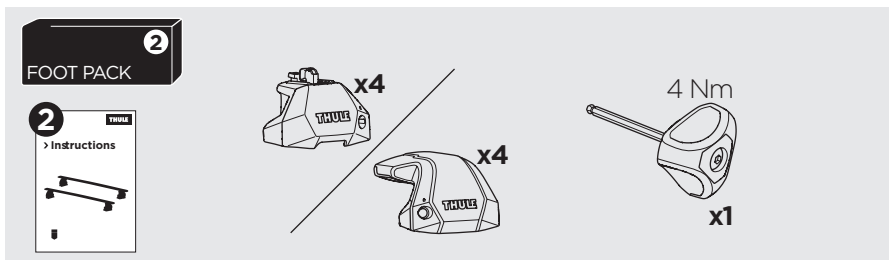

1

Kit 187173

BMW 2-Series (G42), 2-dr Coupé, 22-
BMW 4-Series (G22), 2-dr Coupé, 21-

This kit is only for vehicles with fixpoint mounting.

3

4

5

6