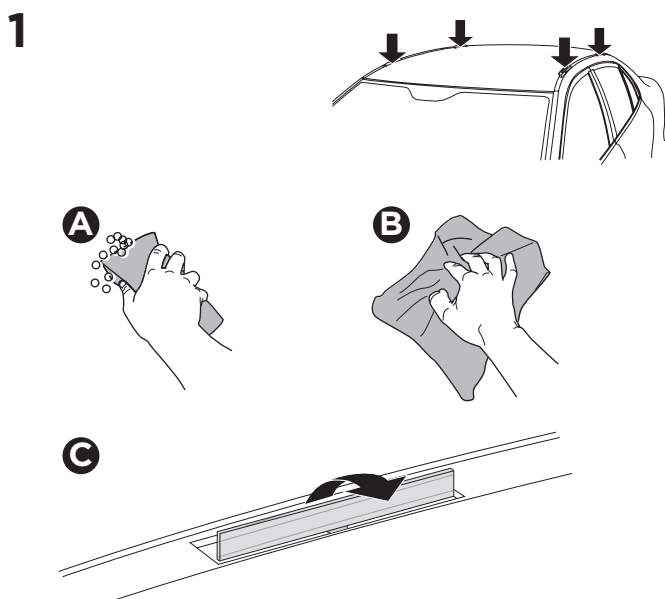

1

Kit 187173

BMW 2-Series (G42), 2-dr Coupé, 22-
BMW 4-Series (G22), 2-dr Coupé, 21-

This kit is only for vehicles with fixpoint mounting.

3

4

5

6