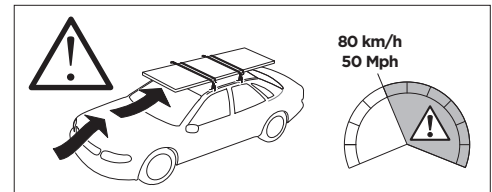

1

Kit 187173

BMW 2-Series (G42), 2-dr Coupé, 22-
BMW 4-Series (G22), 2-dr Coupé, 21-

This kit is only for vehicles with fixpoint mounting.

3

4

5

6