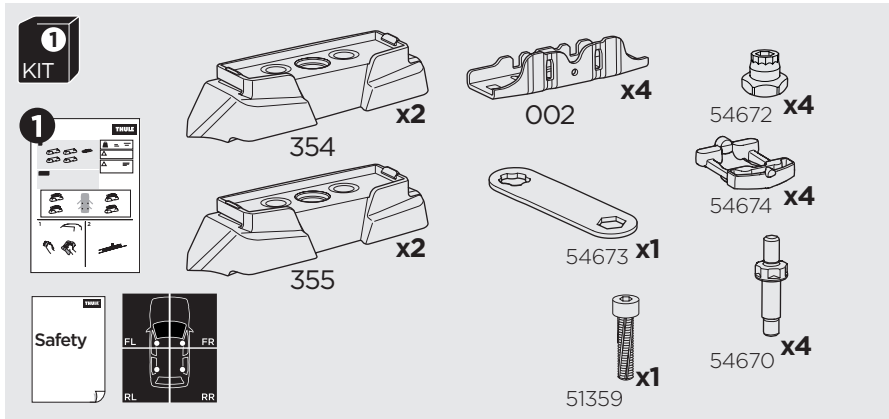

1

Kit 187173

BMW 2-Series (G42), 2-dr Coupé, 22-
BMW 4-Series (G22), 2-dr Coupé, 21-

This kit is only for vehicles with fixpoint mounting.

3

4

5

6