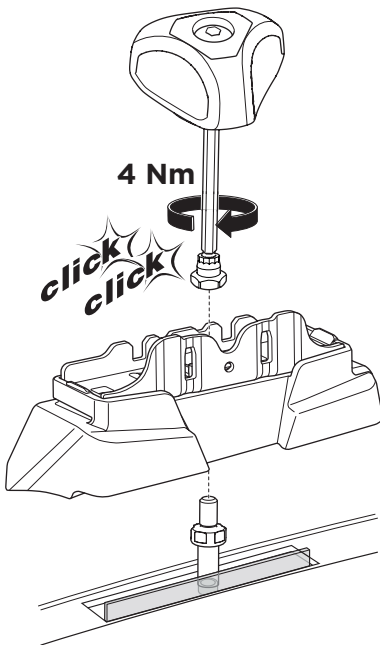

1

Kit 187173

BMW 2-Series (G42), 2-dr Coupé, 22-
BMW 4-Series (G22), 2-dr Coupé, 21-

This kit is only for vehicles with fixpoint mounting.

3

4

5

6