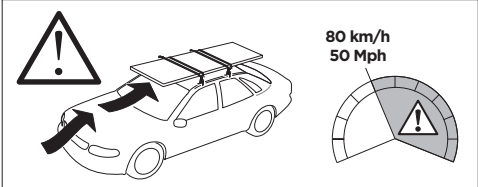

5560288002

Bring your life
thule.com