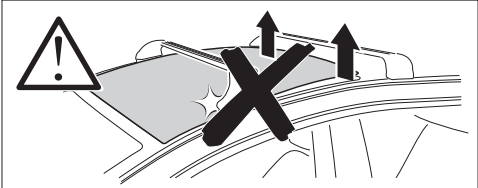

1

Kit 145267

AUDI e-tron Sportback, 5-dr SUV, 20-23
 AUDI Q8 Sportback e-tron, 5-dr SUV, 23-

ISO 11154-E

5560288002

Bring your life
 thule.com

THULE WingBar Evo	THULE WingBar Edge	THULE WingBar	THULE SquareBar Evo	Evo X (scale)	Edge X (scale)
AUDI e-tron Sportback, 5-dr SUV, 20-23				47,5	B
AUDI Q8 Sportback e-tron, 5-dr SUV, 23-				47,5	B

THULE ProBar Evo	THULE SlideBar Evo	X (mm/inch)		
AUDI e-tron Sportback, 5-dr SUV, 20-23		1126 mm / 44 3/8"		
AUDI Q8 Sportback e-tron, 5-dr SUV, 23-		1126 mm / 44 3/8"		

THULE WingBar Evo	THULE WingBar Edge	THULE WingBar	THULE SquareBar Evo	Evo Y (scale)	Edge Y (scale)
AUDI e-tron Sportback, 5-dr SUV, 20-23				42,5	L
AUDI Q8 Sportback e-tron, 5-dr SUV, 23-				42,5	L

THULE ProBar Evo	THULE SlideBar Evo	Y (mm/inch)		
AUDI e-tron Sportback, 5-dr SUV, 20-23		1076 mm / 42 3/8"		
AUDI Q8 Sportback e-tron, 5-dr SUV, 23-		1076 mm / 42 3/8"		

	W (mm/inch)	Z (mm/inch)
AUDI e-tron Sportback, 5-dr SUV, 20-23	720 mm / 28 3/8"	250 mm / 9 7/8"
AUDI Q8 Sportback e-tron, 5-dr SUV, 23-	720 mm / 28 3/8"	250 mm / 9 7/8"