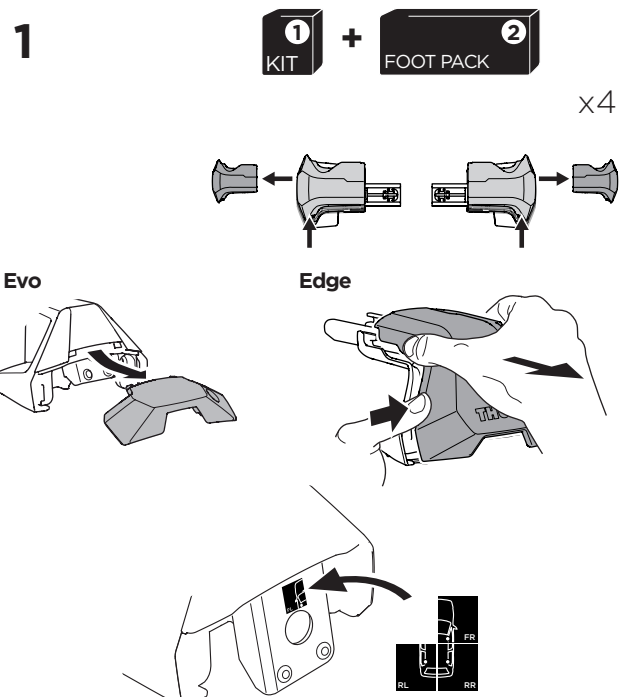

1

Kit 145267

AUDI e-tron Sportback, 5-dr SUV, 20-23
 AUDI Q8 Sportback e-tron, 5-dr SUV, 23-

ISO 11154-E

5560288002

Bring your life
 thule.com

THULE WingBar Evo	THULE WingBar Edge	THULE WingBar	THULE SquareBar Evo	Evo X (scale)	Edge X (scale)
AUDI e-tron Sportback, 5-dr SUV, 20-23				47,5	B
AUDI Q8 Sportback e-tron, 5-dr SUV, 23-				47,5	B

THULE ProBar Evo	THULE SlideBar Evo	X (mm/inch)		
AUDI e-tron Sportback, 5-dr SUV, 20-23		1126 mm / 44 3/8"		
AUDI Q8 Sportback e-tron, 5-dr SUV, 23-		1126 mm / 44 3/8"		

THULE WingBar Evo	THULE WingBar Edge	THULE WingBar	THULE SquareBar Evo	Evo Y (scale)	Edge Y (scale)
AUDI e-tron Sportback, 5-dr SUV, 20-23				42,5	L
AUDI Q8 Sportback e-tron, 5-dr SUV, 23-				42,5	L

THULE ProBar Evo	THULE SlideBar Evo	Y (mm/inch)		
AUDI e-tron Sportback, 5-dr SUV, 20-23		1076 mm / 42 3/8"		
AUDI Q8 Sportback e-tron, 5-dr SUV, 23-		1076 mm / 42 3/8"		

	W (mm/inch)	Z (mm/inch)
AUDI e-tron Sportback, 5-dr SUV, 20-23	720 mm / 28 3/8"	250 mm / 9 7/8"
AUDI Q8 Sportback e-tron, 5-dr SUV, 23-	720 mm / 28 3/8"	250 mm / 9 7/8"