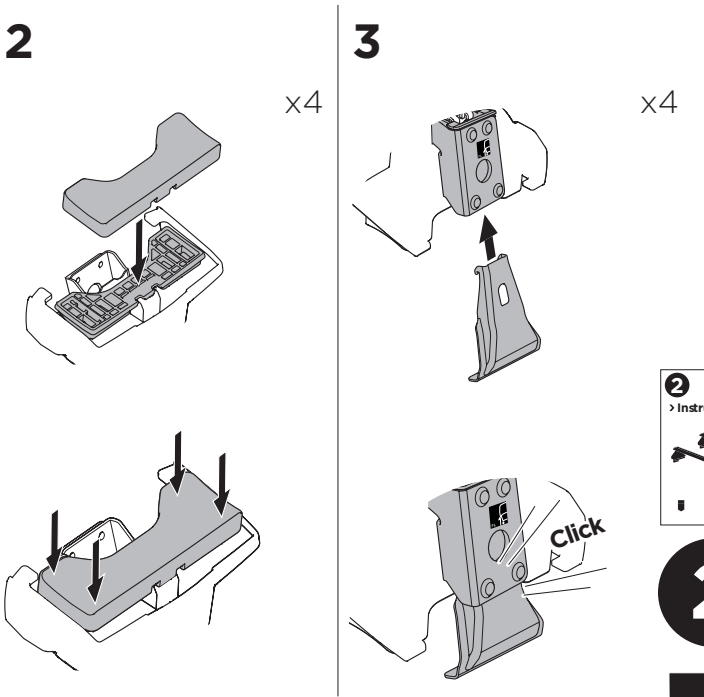

1

Kit 145267

AUDI e-tron Sportback, 5-dr SUV, 20-23
 AUDI Q8 Sportback e-tron, 5-dr SUV, 23-

ISO 11154-E

5560288002

Bring your life
 thule.com

THULE WingBar Evo	THULE WingBar Edge	THULE WingBar	THULE SquareBar Evo	Evo X (scale)	Edge X (scale)
AUDI e-tron Sportback, 5-dr SUV, 20-23				47,5	B
AUDI Q8 Sportback e-tron, 5-dr SUV, 23-				47,5	B

THULE ProBar Evo	THULE SlideBar Evo	X (mm/inch)		
AUDI e-tron Sportback, 5-dr SUV, 20-23		1126 mm / 44 3/8"		
AUDI Q8 Sportback e-tron, 5-dr SUV, 23-		1126 mm / 44 3/8"		

THULE WingBar Evo	THULE WingBar Edge	THULE WingBar	THULE SquareBar Evo	Evo Y (scale)	Edge Y (scale)
AUDI e-tron Sportback, 5-dr SUV, 20-23				42,5	L
AUDI Q8 Sportback e-tron, 5-dr SUV, 23-				42,5	L

THULE ProBar Evo	THULE SlideBar Evo	Y (mm/inch)		
AUDI e-tron Sportback, 5-dr SUV, 20-23		1076 mm / 42 3/8"		
AUDI Q8 Sportback e-tron, 5-dr SUV, 23-		1076 mm / 42 3/8"		

	W (mm/inch)	Z (mm/inch)
AUDI e-tron Sportback, 5-dr SUV, 20-23	720 mm / 28 3/8"	250 mm / 9 7/8"
AUDI Q8 Sportback e-tron, 5-dr SUV, 23-	720 mm / 28 3/8"	250 mm / 9 7/8"