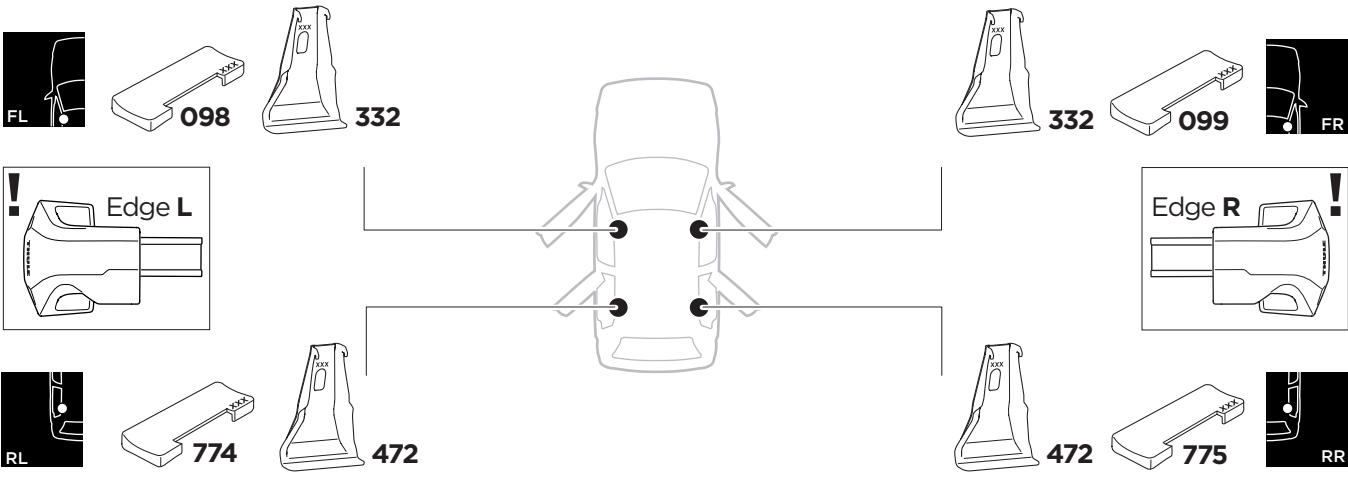

1

Kit 145267

AUDI e-tron Sportback, 5-dr SUV, 20-23
 AUDI Q8 Sportback e-tron, 5-dr SUV, 23-

ISO 11154-E

5560288002

Bring your life
 thule.com

THULE WingBar Evo	THULE WingBar Edge	THULE WingBar	THULE SquareBar Evo	Evo X (scale)	Edge X (scale)
AUDI e-tron Sportback, 5-dr SUV, 20-23				47,5	B
AUDI Q8 Sportback e-tron, 5-dr SUV, 23-				47,5	B

THULE ProBar Evo	THULE SlideBar Evo	X (mm/inch)		
AUDI e-tron Sportback, 5-dr SUV, 20-23		1126 mm / 44 3/8"		
AUDI Q8 Sportback e-tron, 5-dr SUV, 23-		1126 mm / 44 3/8"		

THULE WingBar Evo	THULE WingBar Edge	THULE WingBar	THULE SquareBar Evo	Evo Y (scale)	Edge Y (scale)
AUDI e-tron Sportback, 5-dr SUV, 20-23				42,5	L
AUDI Q8 Sportback e-tron, 5-dr SUV, 23-				42,5	L

THULE ProBar Evo	THULE SlideBar Evo	Y (mm/inch)		
AUDI e-tron Sportback, 5-dr SUV, 20-23		1076 mm / 42 3/8"		
AUDI Q8 Sportback e-tron, 5-dr SUV, 23-		1076 mm / 42 3/8"		

	W (mm/inch)	Z (mm/inch)
AUDI e-tron Sportback, 5-dr SUV, 20-23	720 mm / 28 3/8"	250 mm / 9 7/8"
AUDI Q8 Sportback e-tron, 5-dr SUV, 23-	720 mm / 28 3/8"	250 mm / 9 7/8"