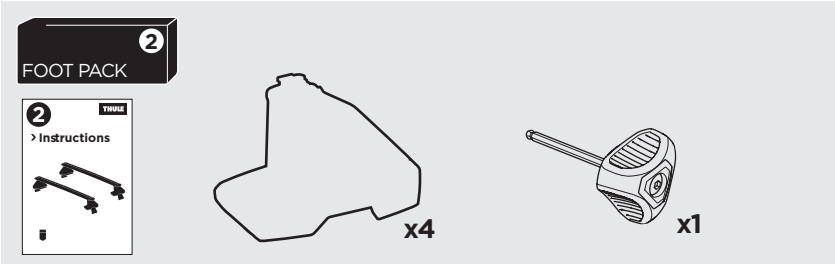

1

Kit 145267

AUDI e-tron Sportback, 5-dr SUV, 20-23
 AUDI Q8 Sportback e-tron, 5-dr SUV, 23-

ISO 11154-E

5560288002

Bring your life
 thule.com

THULE WingBar Evo	THULE WingBar Edge	THULE WingBar	THULE SquareBar Evo	Evo X (scale)	Edge X (scale)
AUDI e-tron Sportback, 5-dr SUV, 20-23				47,5	B
AUDI Q8 Sportback e-tron, 5-dr SUV, 23-				47,5	B

THULE ProBar Evo	THULE SlideBar Evo	X (mm/inch)		
AUDI e-tron Sportback, 5-dr SUV, 20-23		1126 mm / 44 3/8"		
AUDI Q8 Sportback e-tron, 5-dr SUV, 23-		1126 mm / 44 3/8"		

THULE WingBar Evo	THULE WingBar Edge	THULE WingBar	THULE SquareBar Evo	Evo Y (scale)	Edge Y (scale)
AUDI e-tron Sportback, 5-dr SUV, 20-23				42,5	L
AUDI Q8 Sportback e-tron, 5-dr SUV, 23-				42,5	L

THULE ProBar Evo	THULE SlideBar Evo	Y (mm/inch)		
AUDI e-tron Sportback, 5-dr SUV, 20-23		1076 mm / 42 3/8"		
AUDI Q8 Sportback e-tron, 5-dr SUV, 23-		1076 mm / 42 3/8"		

	W (mm/inch)	Z (mm/inch)
AUDI e-tron Sportback, 5-dr SUV, 20-23	720 mm / 28 3/8"	250 mm / 9 7/8"
AUDI Q8 Sportback e-tron, 5-dr SUV, 23-	720 mm / 28 3/8"	250 mm / 9 7/8"