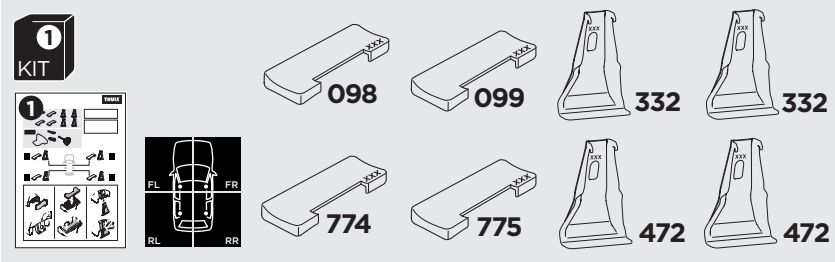

1

Kit 145267

AUDI e-tron Sportback, 5-dr SUV, 20-23
 AUDI Q8 Sportback e-tron, 5-dr SUV, 23-

ISO 11154-E

5560288002

Bring your life
 thule.com

THULE WingBar Evo	THULE WingBar Edge	THULE WingBar	THULE SquareBar Evo	Evo X (scale)	Edge X (scale)
AUDI e-tron Sportback, 5-dr SUV, 20-23				47,5	B
AUDI Q8 Sportback e-tron, 5-dr SUV, 23-				47,5	B

THULE ProBar Evo	THULE SlideBar Evo	X (mm/inch)		
AUDI e-tron Sportback, 5-dr SUV, 20-23		1126 mm / 44 3/8"		
AUDI Q8 Sportback e-tron, 5-dr SUV, 23-		1126 mm / 44 3/8"		

THULE WingBar Evo	THULE WingBar Edge	THULE WingBar	THULE SquareBar Evo	Evo Y (scale)	Edge Y (scale)
AUDI e-tron Sportback, 5-dr SUV, 20-23				42,5	L
AUDI Q8 Sportback e-tron, 5-dr SUV, 23-				42,5	L

THULE ProBar Evo	THULE SlideBar Evo	Y (mm/inch)		
AUDI e-tron Sportback, 5-dr SUV, 20-23		1076 mm / 42 3/8"		
AUDI Q8 Sportback e-tron, 5-dr SUV, 23-		1076 mm / 42 3/8"		

	W (mm/inch)	Z (mm/inch)
AUDI e-tron Sportback, 5-dr SUV, 20-23	720 mm / 28 3/8"	250 mm / 9 7/8"
AUDI Q8 Sportback e-tron, 5-dr SUV, 23-	720 mm / 28 3/8"	250 mm / 9 7/8"