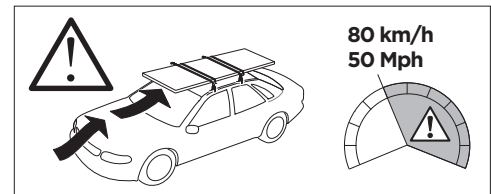

1

Kit 186046

AUDI e-tron, 5-dr SUV, 19-23
 AUDI e-tron Sportback, 5-dr SUV, 20-23
 AUDI Q8 e-tron, 5-dr SUV, 23-
 AUDI Q8 Sportback e-tron, 5-dr SUV, 23-

ISO 11154-E

This kit is only for vehicles with flush railing.