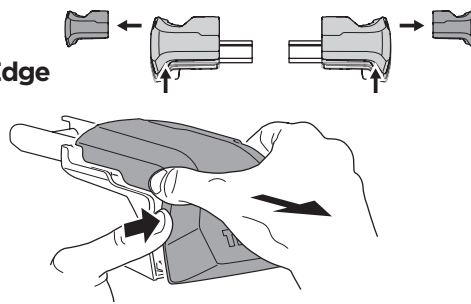

1

Kit 186046

AUDI e-tron, 5-dr SUV, 19-23
AUDI e-tron Sportback, 5-dr SUV, 20-23
AUDI Q8 e-tron, 5-dr SUV, 23-
AUDI Q8 Sportback e-tron, 5-dr SUV, 23-

ISO 11154-E

This kit is only for vehicles with flush railing.

1

Evo

Edge

2

3

4

5

2