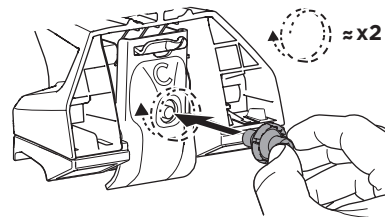

1

Kit 186046

AUDI e-tron, 5-dr SUV, 19-23
AUDI e-tron Sportback, 5-dr SUV, 20-23
AUDI Q8 e-tron, 5-dr SUV, 23-
AUDI Q8 Sportback e-tron, 5-dr SUV, 23-

ISO 11154-E

This kit is only for vehicles with flush railing.

1

Evo

Edge

2

3

4

5

2