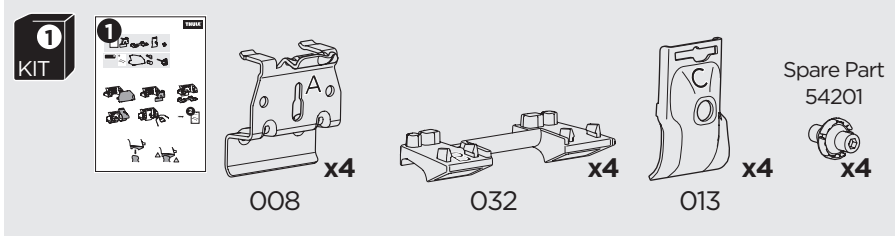

1

Kit 186046

AUDI e-tron, 5-dr SUV, 19-23
 AUDI e-tron Sportback, 5-dr SUV, 20-23
 AUDI Q8 e-tron, 5-dr SUV, 23-
 AUDI Q8 Sportback e-tron, 5-dr SUV, 23-

ISO 11154-E

This kit is only for vehicles with flush railing.