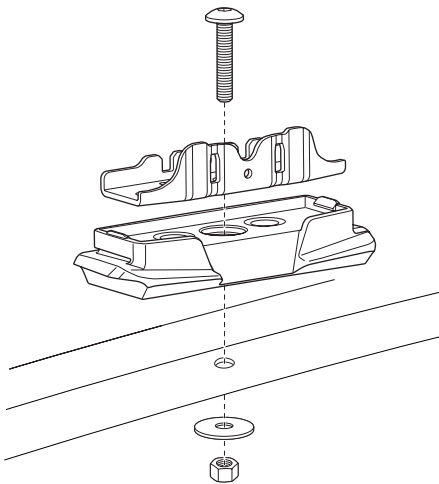

1

Kit 187172

VOLKSWAGEN Crafter (Typ SY/SZ), 4-dr Van, 17-

This kit is only for vehicles with fixpoint mounting.

3

4

1

2