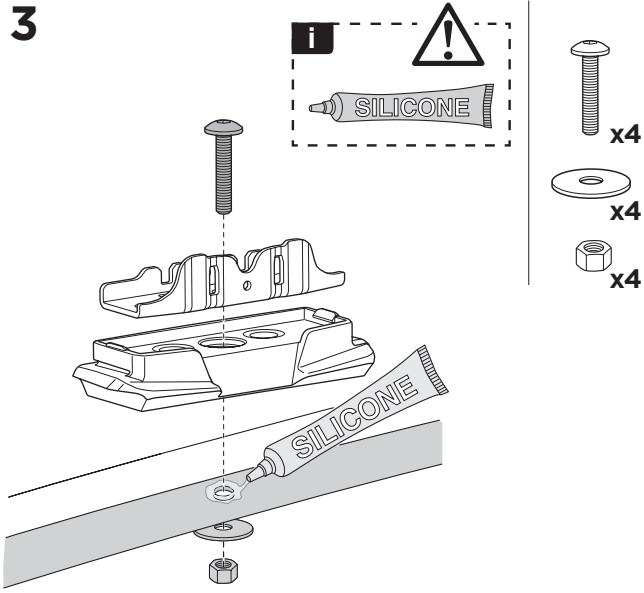

1

Kit 187172

VOLKSWAGEN Crafter (Typ SY/SZ), 4-dr Van, 17-

This kit is only for vehicles with fixpoint mounting.

3

4

1

2