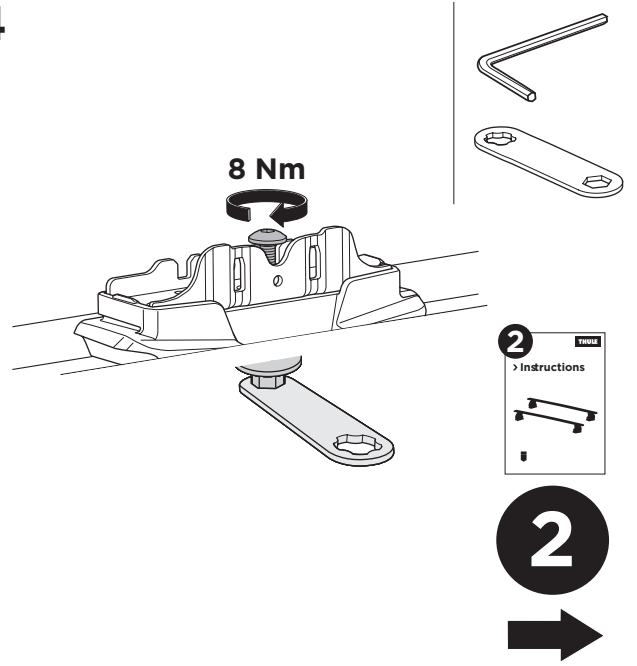

1

Kit 187172

VOLKSWAGEN Crafter (Typ SY/SZ), 4-dr Van, 17-

This kit is only for vehicles with fixpoint mounting.

3

4

1

2