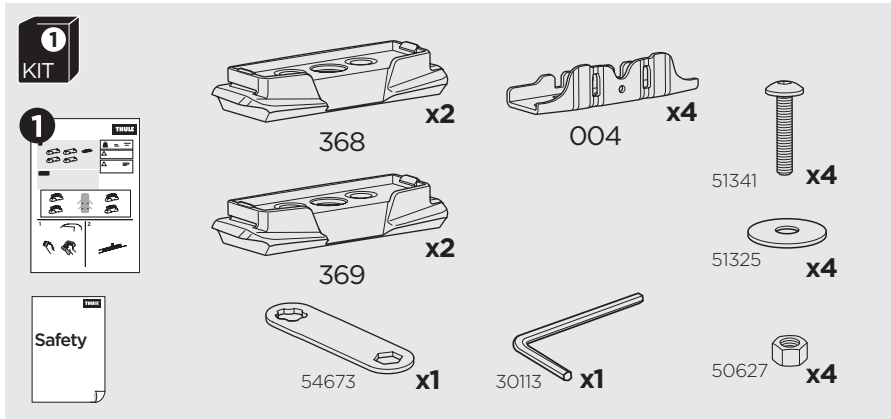

1

Kit 187172

VOLKSWAGEN Crafter (Typ SY/SZ), 4-dr Van, 17-

This kit is only for vehicles with fixpoint mounting.

3

4

1

2