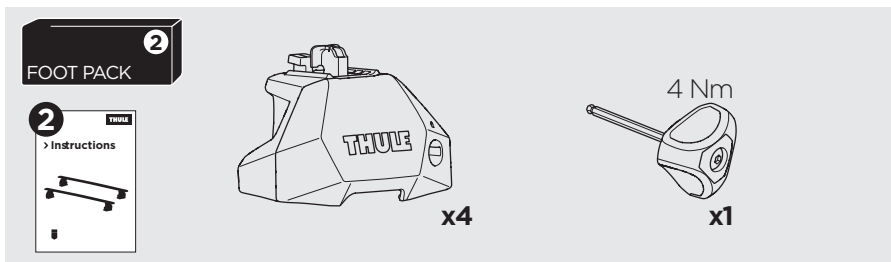

1

Kit 187172

VOLKSWAGEN Crafter (Typ SY/SZ), 4-dr Van, 17-

This kit is only for vehicles with fixpoint mounting.

3

4

1

2