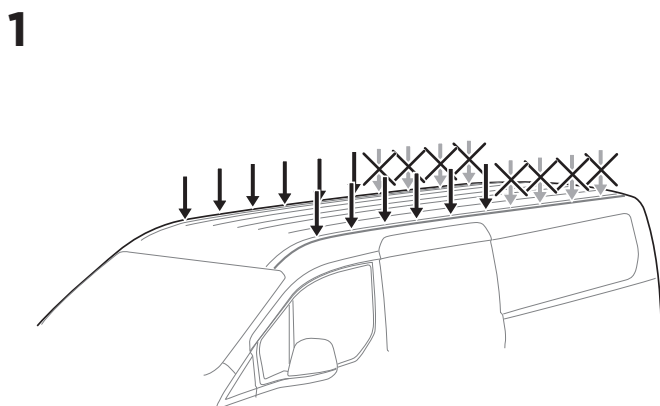

1

Kit 187172

VOLKSWAGEN Crafter (Typ SY/SZ), 4-dr Van, 17-

This kit is only for vehicles with fixpoint mounting.

3

4

1

2