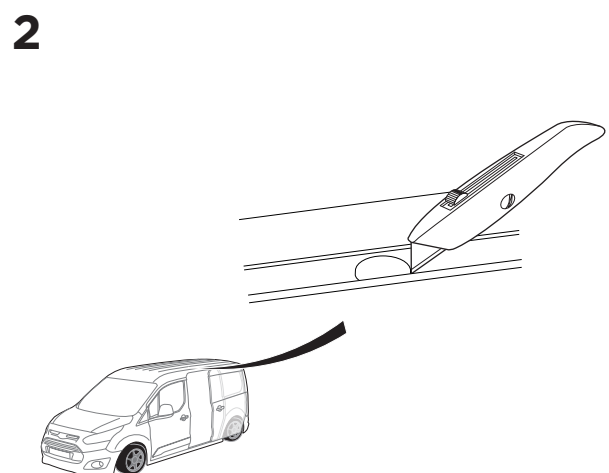

1

Kit 187172

VOLKSWAGEN Crafter (Typ SY/SZ), 4-dr Van, 17-

This kit is only for vehicles with fixpoint mounting.

3

4

1

2