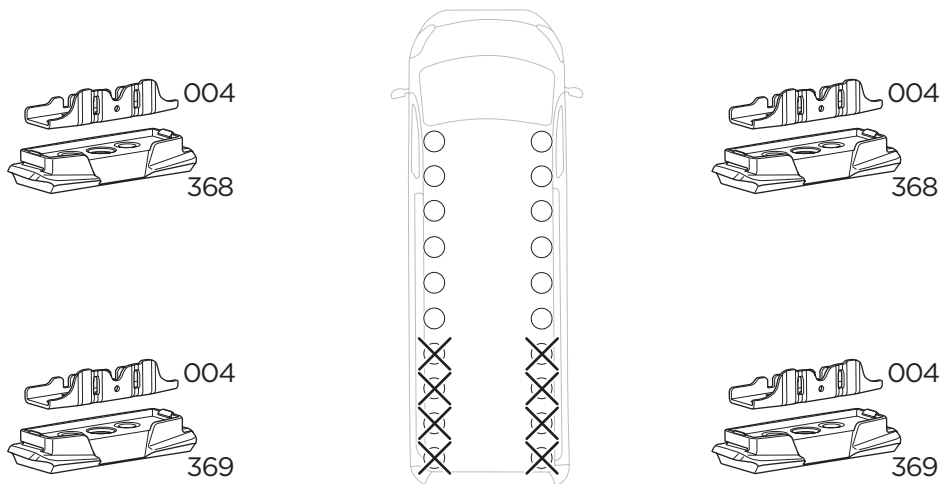

1

Kit 187172

VOLKSWAGEN Crafter (Typ SY/SZ), 4-dr Van, 17-

This kit is only for vehicles with fixpoint mounting.

3

4

1

2