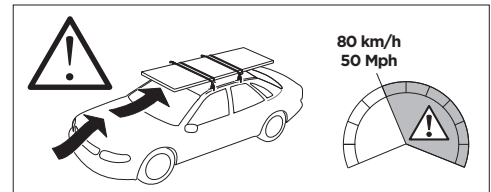

1

Kit 187017

CITROËN Berlingo, 4-dr Van, 08-18

CITROËN Berlingo, 5-dr Van, 08-18

PEUGEOT Partner, 4-dr Van, 08-18

PEUGEOT Partner, 5-dr Van, 08-18

ISO 11154-E

This kit is only for vehicles with fixpoint mounting.