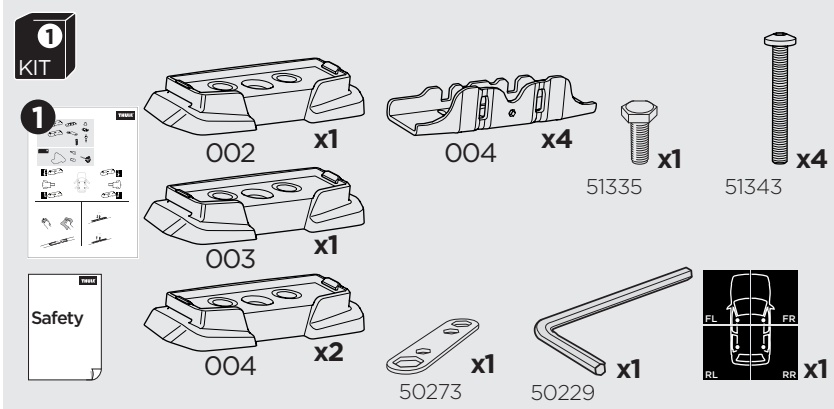

1

Kit 187017

CITROËN Berlingo, 4-dr Van, 08-18

CITROËN Berlingo, 5-dr Van, 08-18

PEUGEOT Partner, 4-dr Van, 08-18

PEUGEOT Partner, 5-dr Van, 08-18

ISO 11154-E

This kit is only for vehicles with fixpoint mounting.