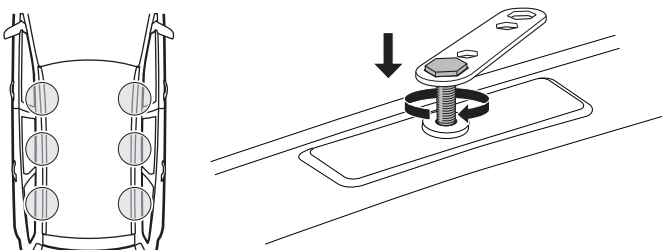

1

Kit 187017

CITROËN Berlingo, 4-dr Van, 08-18

CITROËN Berlingo, 5-dr Van, 08-18

PEUGEOT Partner, 4-dr Van, 08-18

PEUGEOT Partner, 5-dr Van, 08-18

ISO 11154-E

This kit is only for vehicles with fixpoint mounting.

A

B