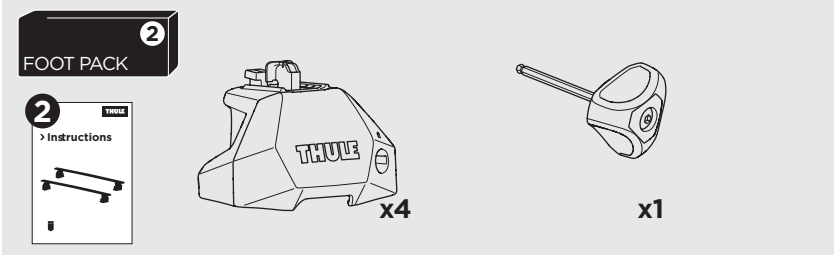

1

Kit 187017

CITROËN Berlingo, 4-dr Van, 08-18

CITROËN Berlingo, 5-dr Van, 08-18

PEUGEOT Partner, 4-dr Van, 08-18

PEUGEOT Partner, 5-dr Van, 08-18

ISO 11154-E

This kit is only for vehicles with fixpoint mounting.