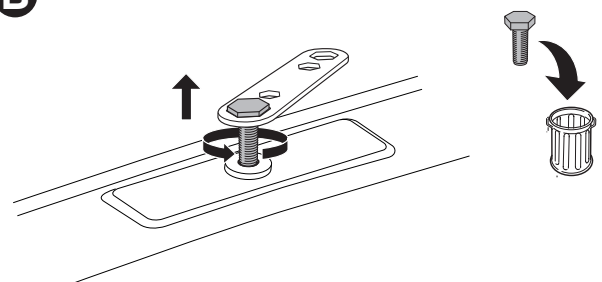

1

Kit 187017

CITROËN Berlingo, 4-dr Van, 08-18

CITROËN Berlingo, 5-dr Van, 08-18

PEUGEOT Partner, 4-dr Van, 08-18

PEUGEOT Partner, 5-dr Van, 08-18

ISO 11154-E

This kit is only for vehicles with fixpoint mounting.

A

B