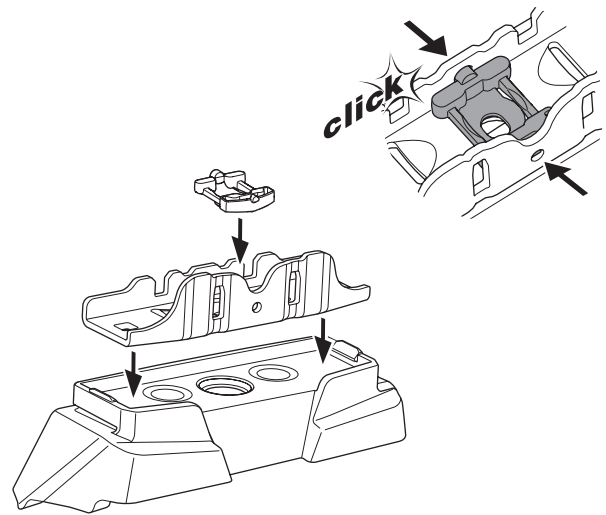

1

Kit 187167

SUBARU Forester, 5-dr SUV, 13-18

This kit is only for vehicles with fixpoint mounting.

3

4

5

6