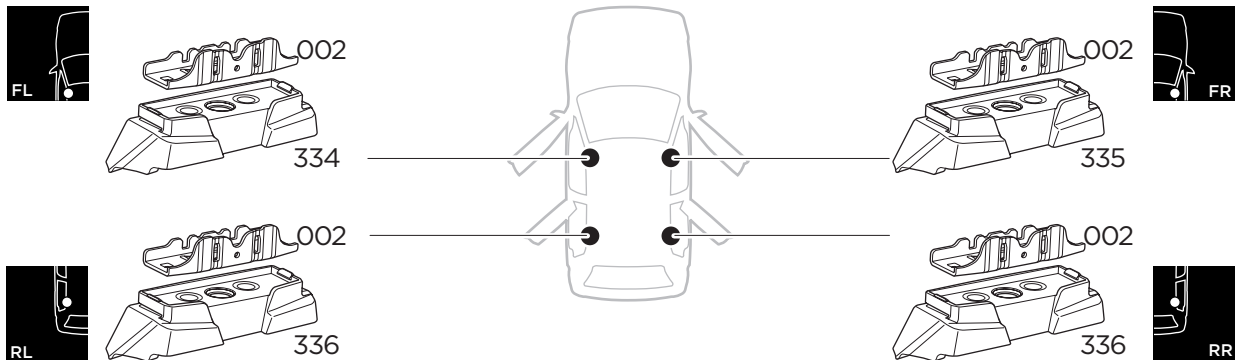

1

Kit 187167

SUBARU Forester, 5-dr SUV, 13-18

This kit is only for vehicles with fixpoint mounting.

3

4

5

6