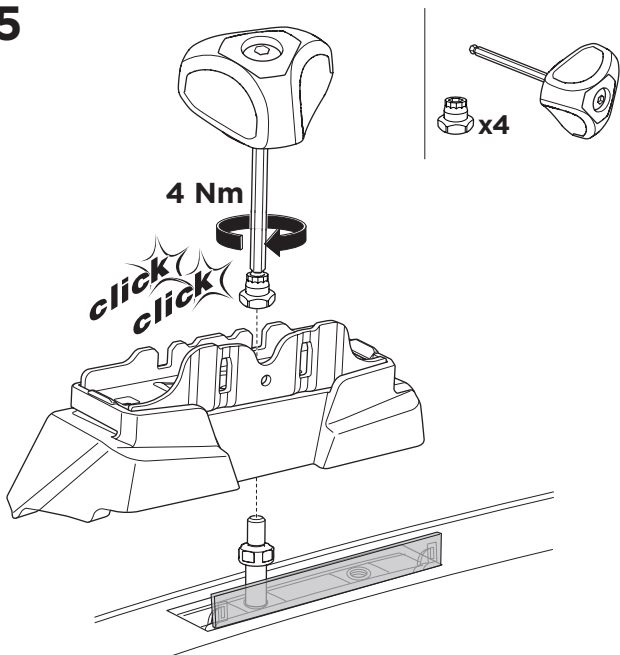

1

Kit 187167

SUBARU Forester, 5-dr SUV, 13-18

This kit is only for vehicles with fixpoint mounting.

3

4

5

6