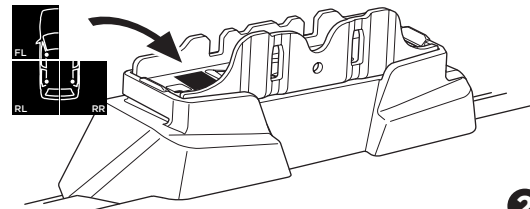

1

Kit 187167

SUBARU Forester, 5-dr SUV, 13-18

This kit is only for vehicles with fixpoint mounting.

3

4

5

6