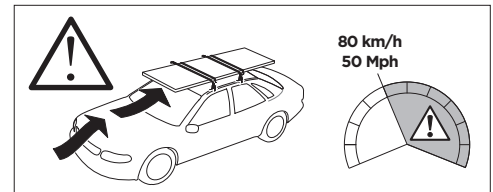

1

Kit 187167

SUBARU Forester, 5-dr SUV, 13-18

This kit is only for vehicles with fixpoint mounting.

3

4

5

6