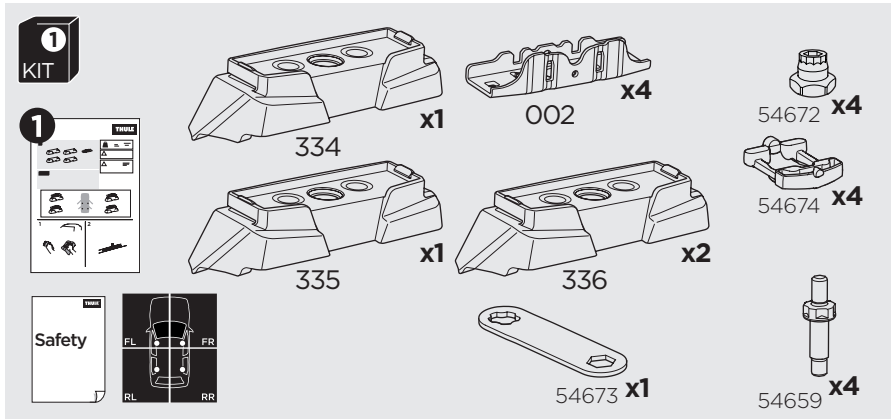

1

Kit 187167

SUBARU Forester, 5-dr SUV, 13-18

This kit is only for vehicles with fixpoint mounting.

3

4

5

6