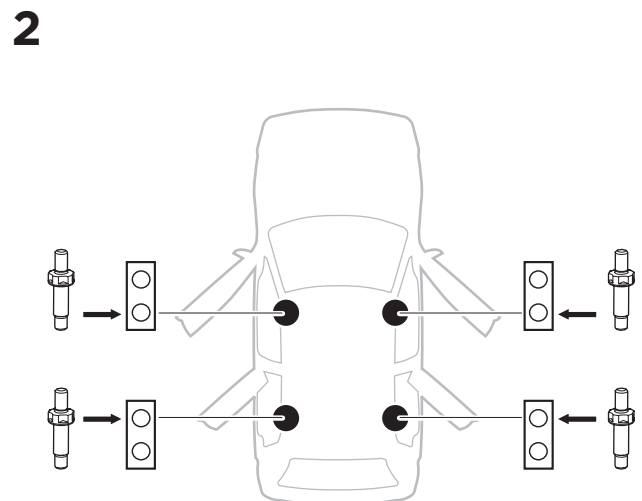

1

Kit 187167

SUBARU Forester, 5-dr SUV, 13-18

This kit is only for vehicles with fixpoint mounting.

3

4

5

6