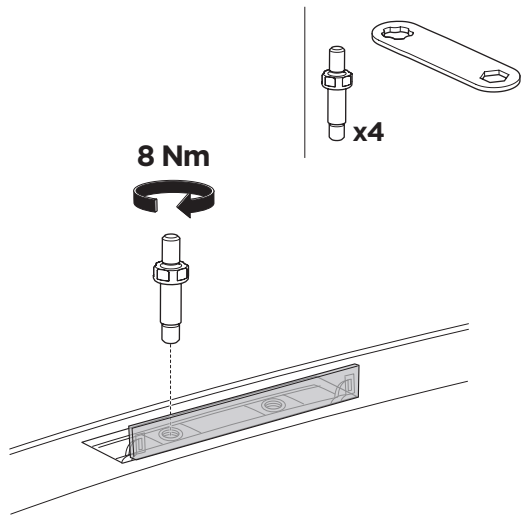

1

Kit 187167

SUBARU Forester, 5-dr SUV, 13-18

This kit is only for vehicles with fixpoint mounting.

3

4

5

6