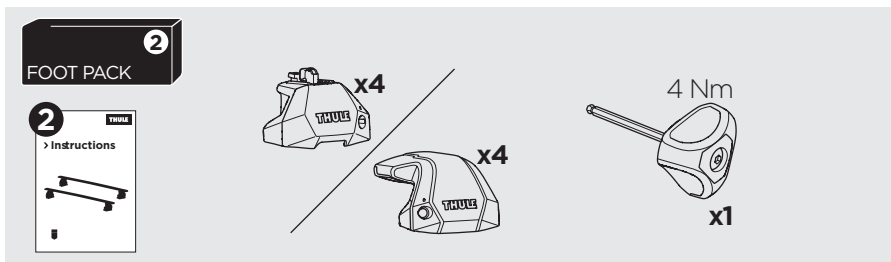

1

Kit 187167

SUBARU Forester, 5-dr SUV, 13-18

This kit is only for vehicles with fixpoint mounting.

3

4

5

6