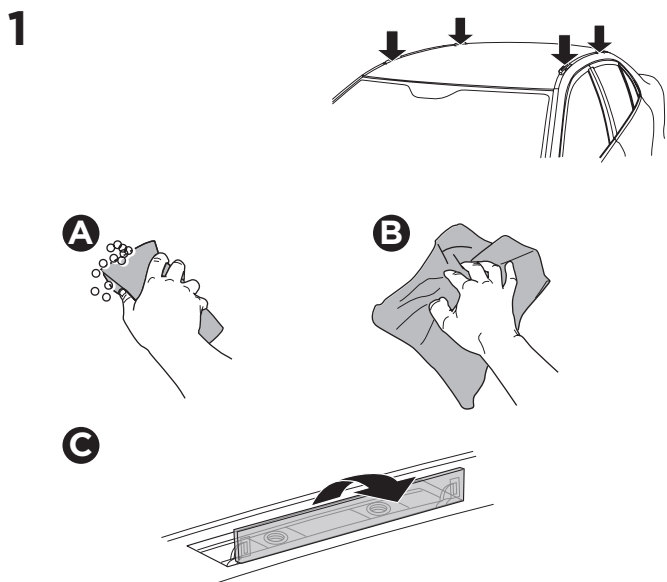

1

Kit 187167

SUBARU Forester, 5-dr SUV, 13-18

This kit is only for vehicles with fixpoint mounting.

3

4

5

6